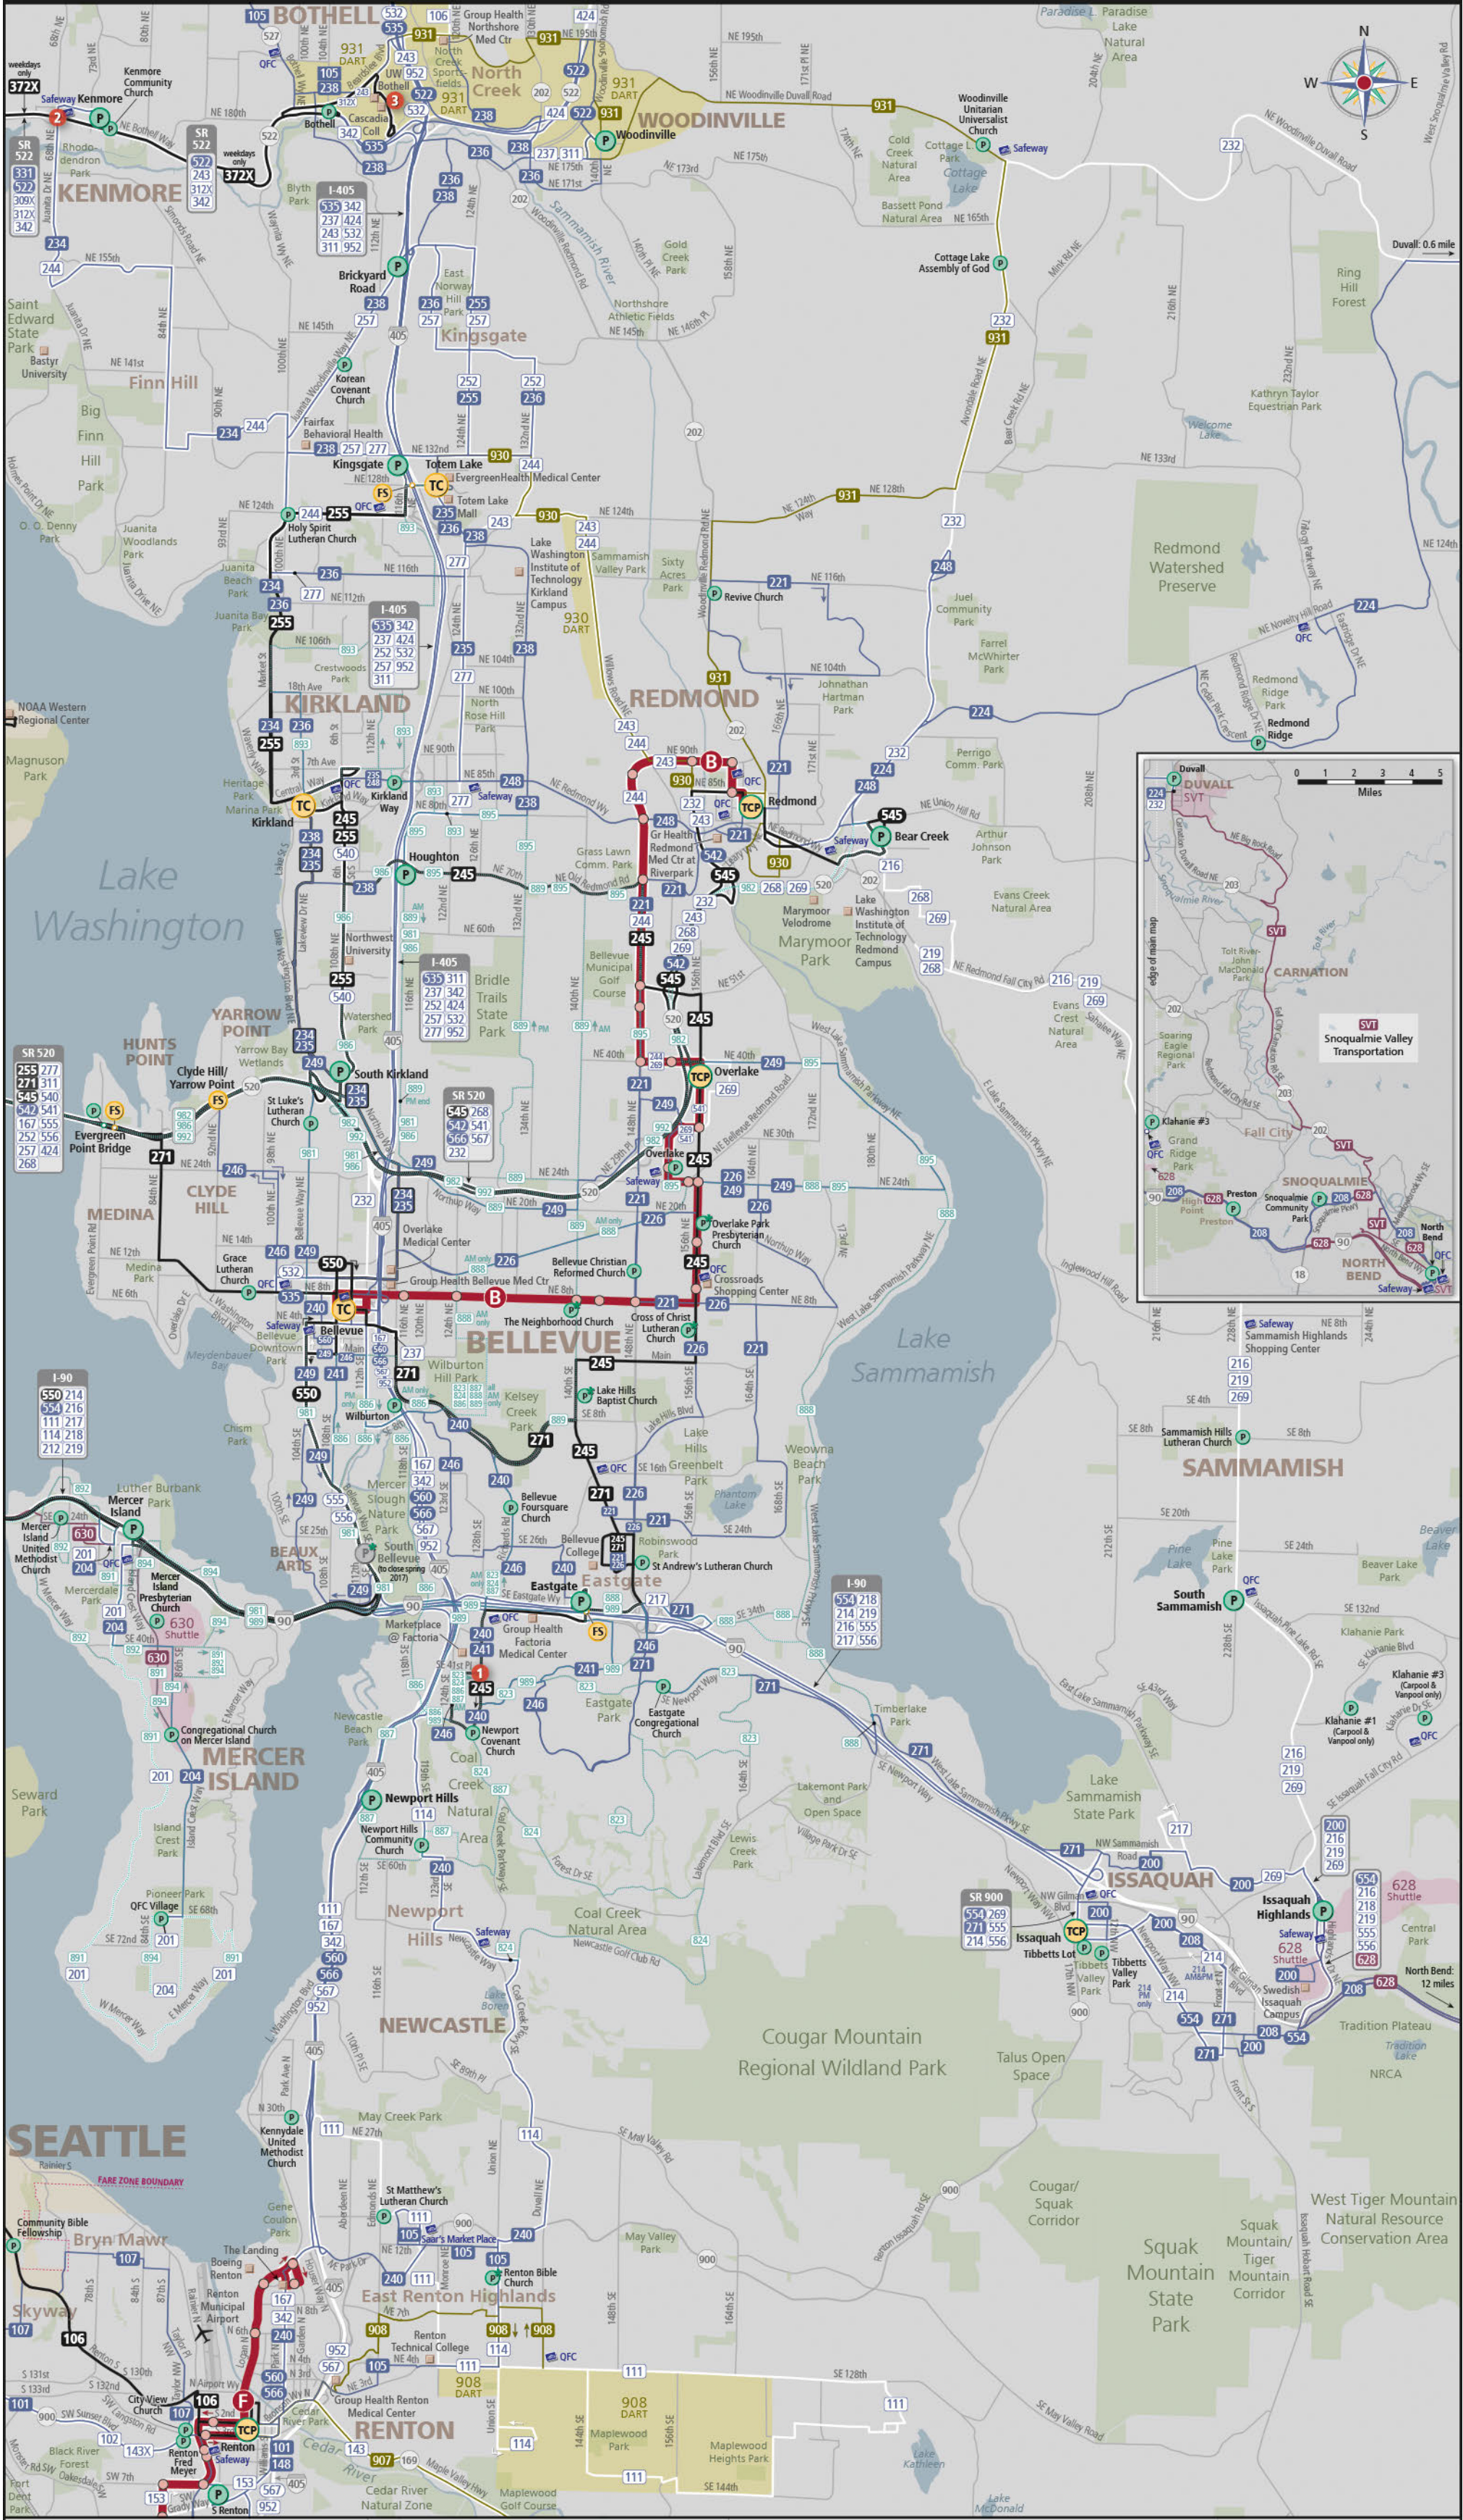

King County METRO Metro Transit System: Northeast Area

Bus Routes and Facilities

- B** RapidRide line and stop
- 255** frequent all-day route (every 15 minutes or less until 6pm Mon-Fri)
- 238** all-day route
- 234** all-day routes that combine for frequent service
- 235** all-day routes that combine for frequent service
- 342** peak-only route
- 824** school route
- 907** Demand Area Response Transit: route and flexible service area*
- 630** Community Shuttle: route and flexible service area*

*Reserve a ride off the scheduled route in these areas.

- TC** transit center
- TCP** transit center with park & ride
- P** park & ride with more than 250 spaces
- P** park & ride with less than 250 spaces
- F** freeway station
- S** major transfer point
- ORCA**: vending machine | retailer

Selected Base Map Features

- 5** 520 interstate / state highway routes

In general, the designations "St" and "Ave" are not shown on this map. In King and Snohomish counties "Streets" usually run east-west and "Avenues" usually run north-south.

Subscribe to East Link alerts at www.soundtransit.org/subscribe.

The new Park & Ride lists below are open.

Cross of Christ Lutheran Church 411 156th Ave NE	Renton Bible Church 973 Union Ave NE
Lake Hills Baptist Church 506 140th Ave SE	The Neighborhood Church 625 140th Ave NE
Overlake Park Presbyterian Church 1836 156th Ave NE	