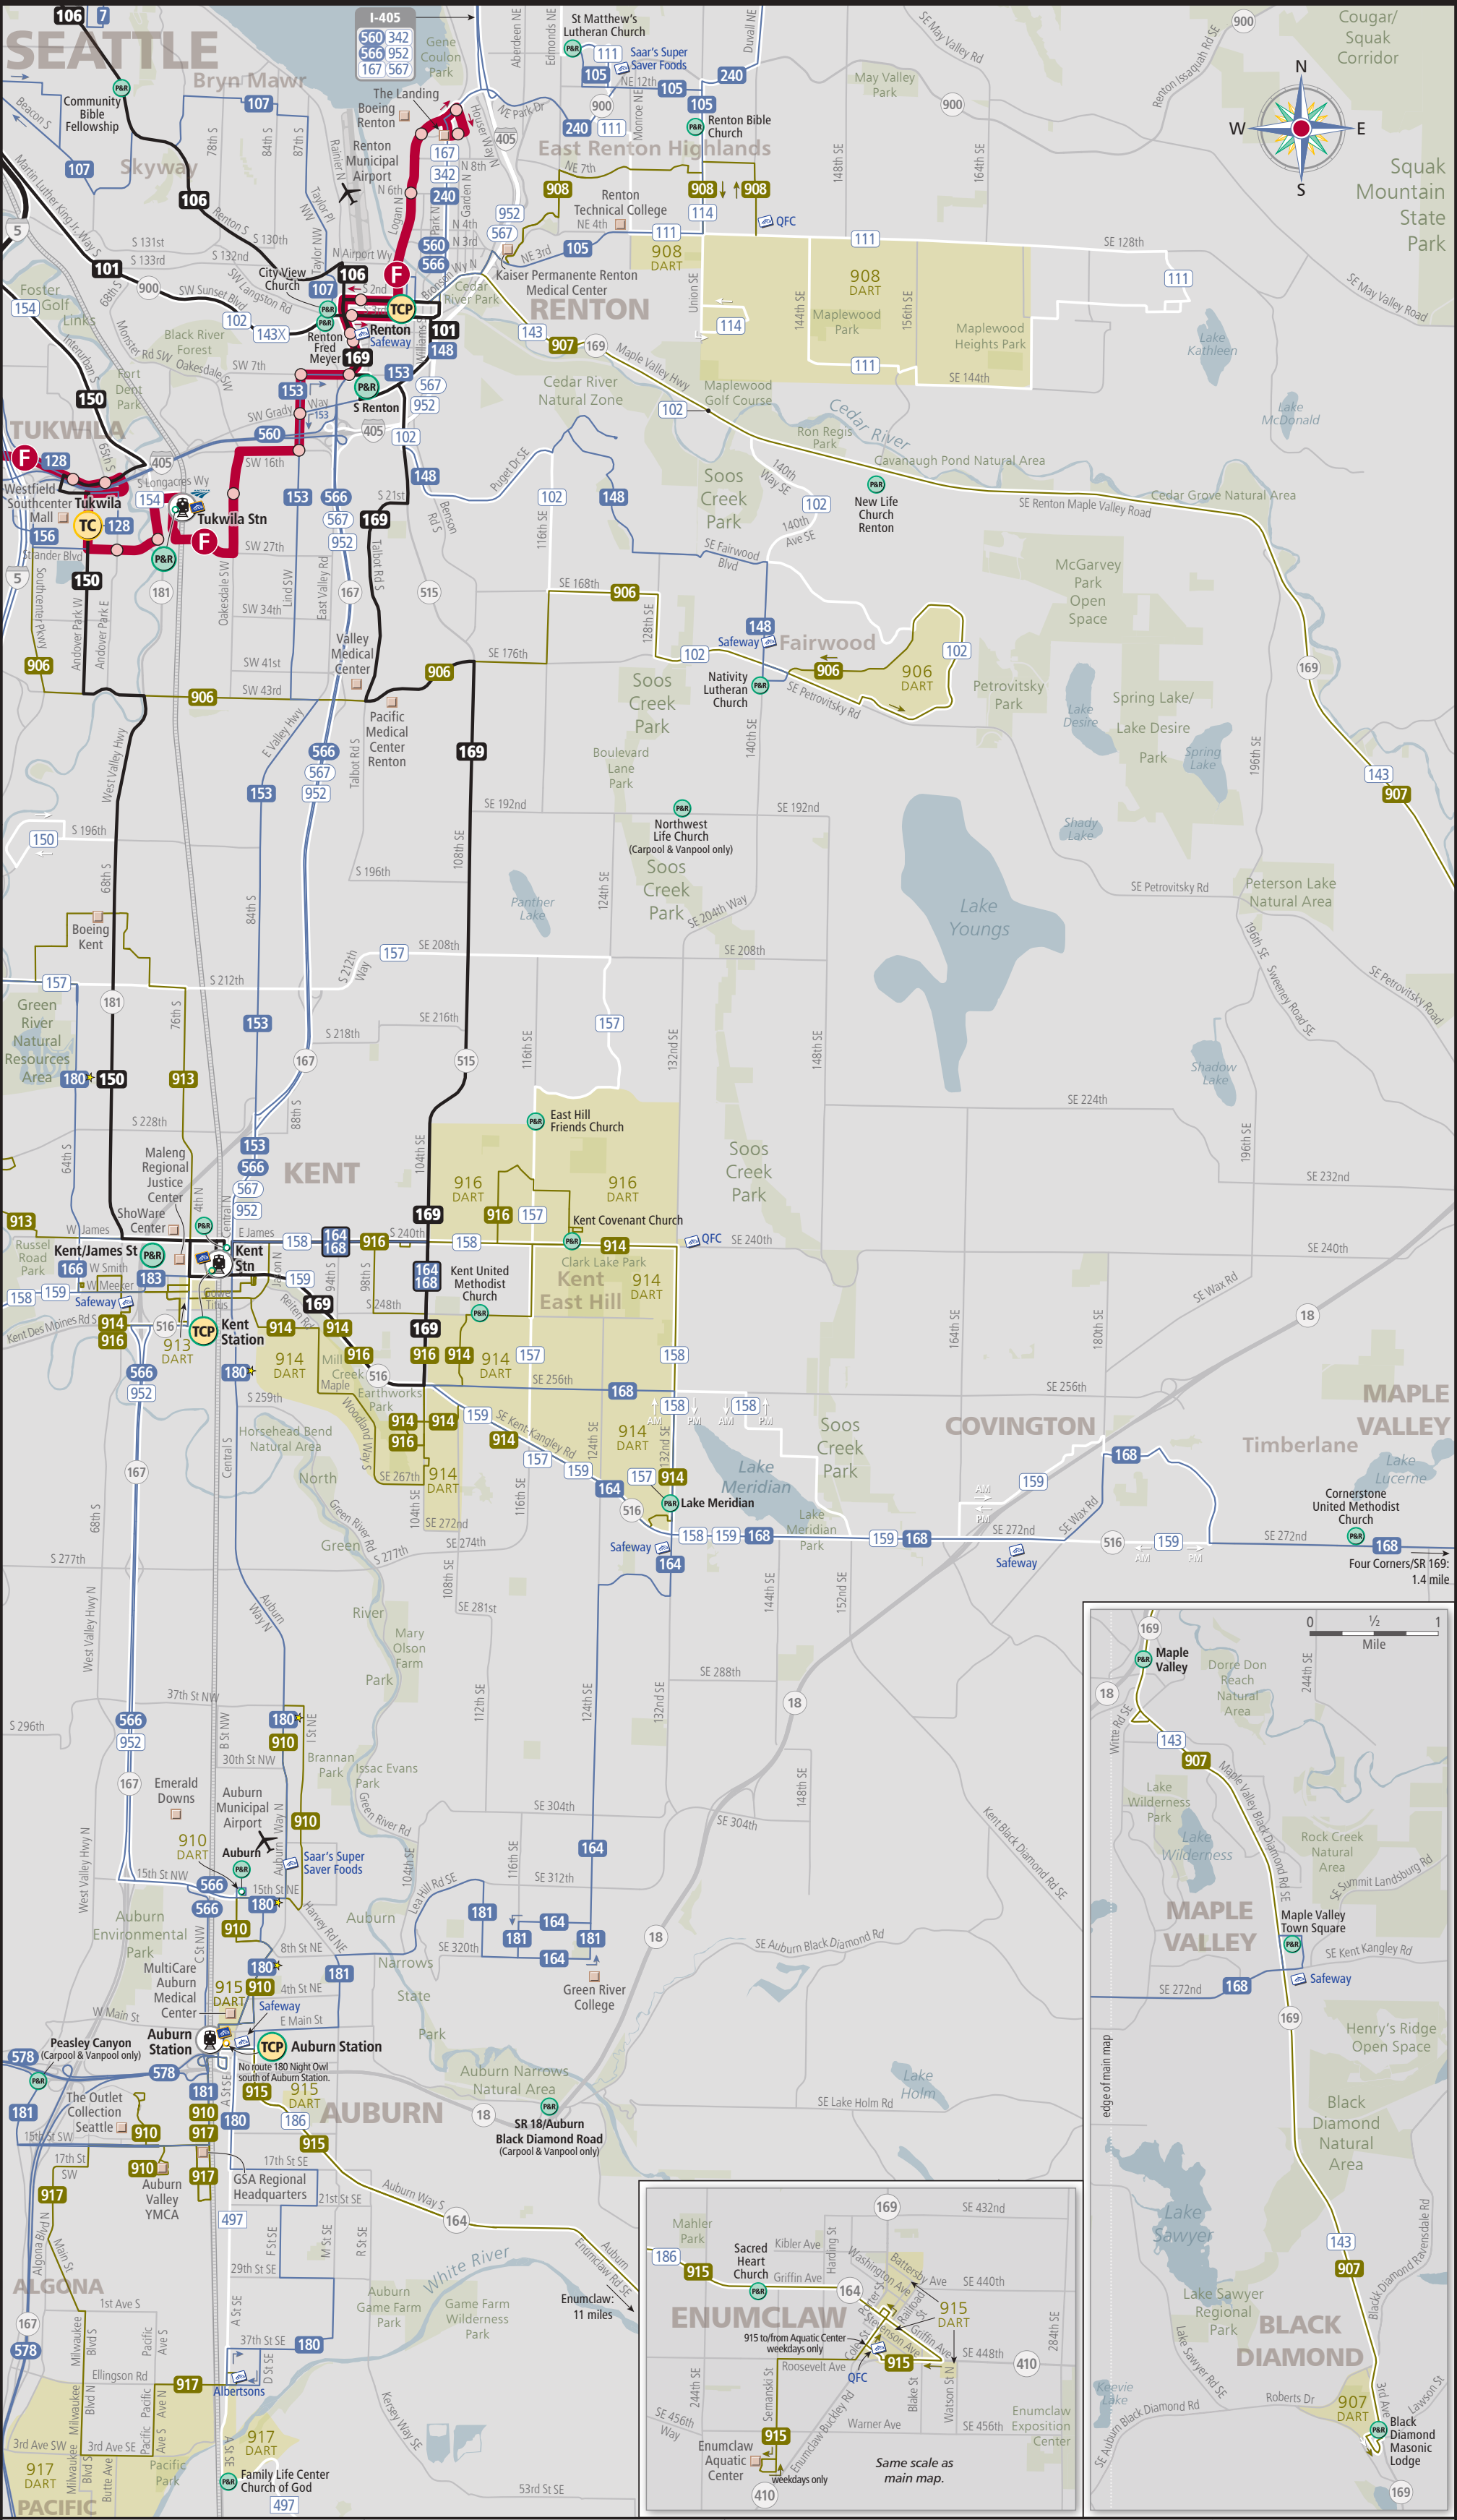

King County METRO Metro Transit System: Southeast Area

Bus Routes and Transit Facilities

- F** RapidRide line and stop
- 150** frequent all-day route (every 15 minutes or less until 6pm Mon–Fri)
- 180** all-day route
- 164** all-day routes that combine for frequent service
- 168** all-day routes that combine for frequent service
- *** route includes Night Owl service
- 186** peak-only route
- 917** Dial-A-Ride Transit (DART): fixed route and flexible-service area*
*Reserve a ride off the scheduled route.

Selected Base Map Features

- 5** 520 interstate / state highway routes

In general, the designations "St" and "Ave" are not shown on this map. In King and Snohomish counties "Streets" usually run east–west and "Avenues" usually run north–south.

MEDINA incorporated city (all capital letters)

Admiral neighborhood or other unincorporated place

POI point of interest or common destination

Transit Service at Major Park & Rides and Other Transfer Points

Schedules vary—see timetables
ST = Sound Transit, PT = Pierce Transit

P&R Auburn Park & Ride	180, 910, 952 ST 566
TCP Auburn Station Transit Center and Park & Ride	180, 181, 186, 910, 915, 917 ST 566, 578, Sounder commuter rail PT 497
P&R Kent/James Street Park & Ride	150, 158, 159, 166, 180, 913
TCP Kent Station Transit Center and Park & Ride	150, 153, 158, 159, 164, 166, 168, 169, 180, 183, 913, 914, 916, 952 ST 566, 567, Sounder commuter rail
TCP Renton Transit Center and Park & Ride	F Line, 101, 105, 106, 107, 143, 148, 153, 167, 169, 240, 342, 907, 908 ST 560, 566
P&R South Renton Park & Ride	101, 102, 148, 153, 167, 169
P&R Tukwila Station Park & Ride	F Line, 154 ST Sounder commuter rail
TC Tukwila Transit Center, Southcenter Mall	F Line, 128, 150, 156, 906