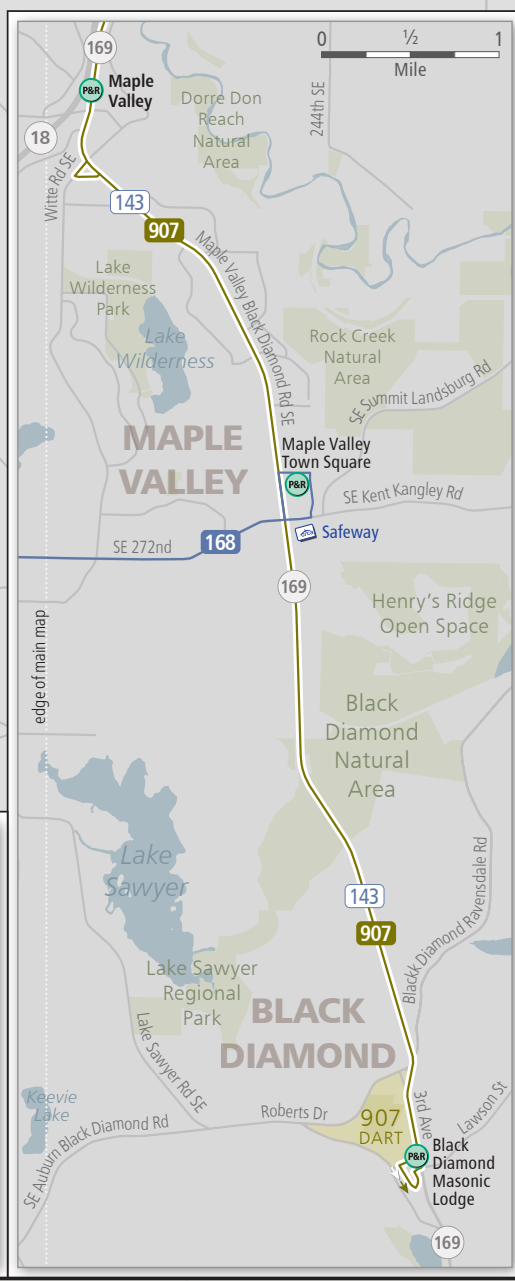

King County METRO Metro Transit System: Southeast Area

Bus Routes and Transit Facilities

- F** RapidRide line and stop
- 150** frequent all-day route (every 15 minutes or less until 6pm Mon–Fri)
- 180** all-day route
- 164** all-day routes that combine for frequent service
- 168** all-day routes that combine for frequent service
- *** route includes Night Owl service
- 186** peak-only route
- 917** Dial-A-Ride Transit (DART): fixed route and flexible-service area*
*Reserve a ride off the scheduled route.

Agencies

- MT** Metro Transit (King County)
- ST** Sound Transit (regional express routes)
- PT** Pierce Transit (Pierce County)
- TCP** transit center and park & ride
- P&R** park & ride with more than 250 spaces
- P&R** park & ride with less than 250 spaces
- ORCA** vending machine | retailer
- SC** Sounder commuter rail line and station (Amtrak)

Selected Base Map Features

- 5** 520 interstate / state highway routes

In general, the designations "St" and "Ave" are not shown on this map. In King and Snohomish counties "Streets" usually run east–west and "Avenues" usually run north–south.

MEDINA incorporated city (all capital letters)

Admiral neighborhood or other unincorporated place

POI point of interest or common destination

Transit Service at Major Park & Rides and Other Transfer Points