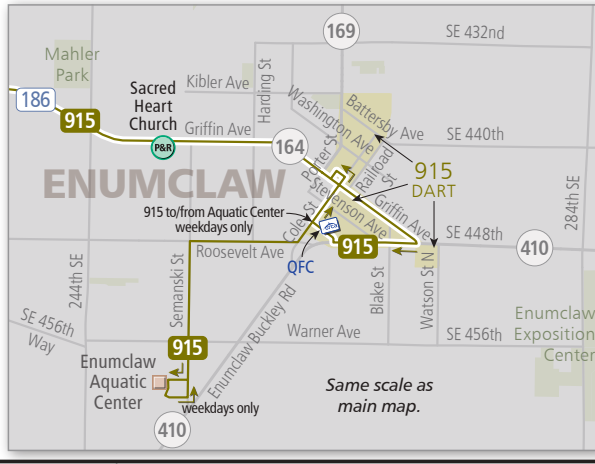

King County METRO Metro Transit System: Southeast Area

Bus Routes and Transit Facilities

- F** RapidRide line and stop
- 150** frequent all-day route (every 15 minutes or less until 6pm Mon–Fri)
- 180** all-day route
- 164** all-day routes that combine for frequent service
- 168** all-day routes that combine for frequent service
- *** route includes Night Owl service
- 186** peak-only route
- 917** Dial-A-Ride Transit (DART): fixed route and flexible-service area*
*Reserve a ride off the scheduled route.

Agencies

- MT** Metro Transit (King County)
- ST** Sound Transit (regional express routes)
- PT** Pierce Transit (Pierce County)
- TCP** transit center and park & ride
- P&R** park & ride with more than 250 spaces
- P&R** park & ride with less than 250 spaces
- ORCA** vending machine | retailer
- SC** Sounder commuter rail line and station (Amtrak)

Selected Base Map Features

- 5** 520 interstate / state highway routes

In general, the designations "St" and "Ave" are not shown on this map. In King and Snohomish counties "Streets" usually run east–west and "Avenues" usually run north–south.

MEDINA incorporated city (all capital letters)

Admiral neighborhood or other unincorporated place

POI point of interest or common destination

Transit Service at Major Park & Rides and Other Transfer Points