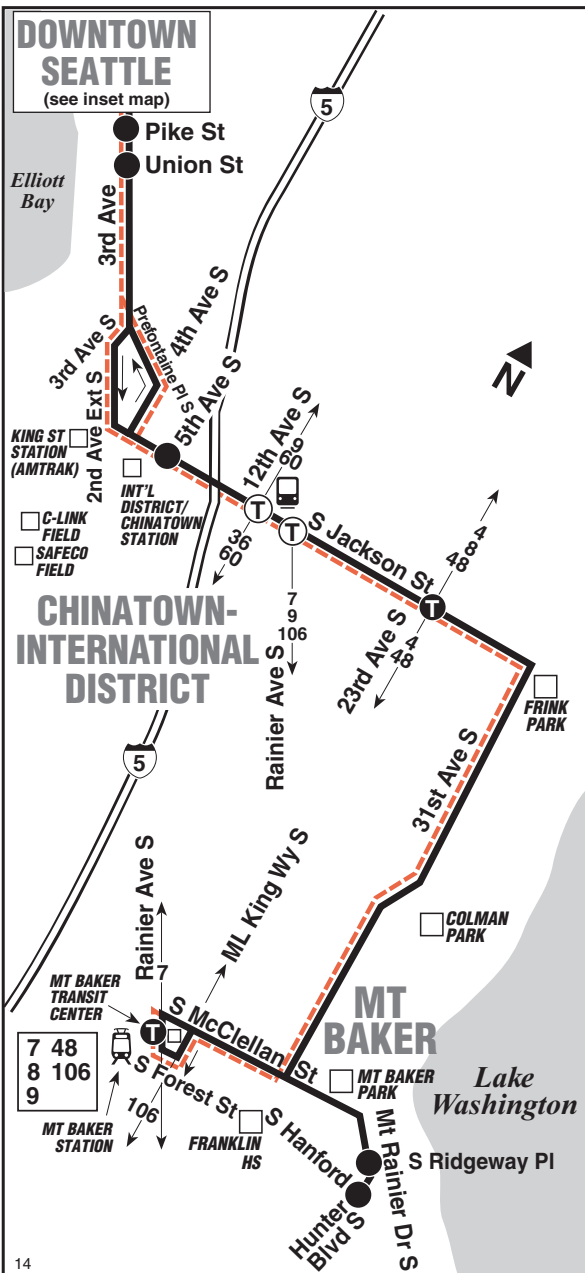

MAP LEGEND / LEYENDA DEL MAPA

- Makes all regular stops. *Hace todas las paradas regulares.*
- - - Snow route. *Ruta de nieve.*
- TIME POINT / PUNTO DE TIEMPO: Street intersection from which departure times are shown on the schedules. *Intersección de la calle desde donde se muestran los horarios de salida.*
- Ⓣ TRANSFER POINT / PUNTO DE TRANSFERENCIA: Route intersection for transferring to indicated route(s). *Intersección de ruta para la transferencia para indicar la ruta o rutas.*
- Ⓣ TIME POINT & TRANSFER POINT / TIEMPO Y PUNTO DE TRANSFERENCIA
- ☐ Landmark. *El punto de referencia.*

Holiday Information/ Información sobre feriados

The Sunday schedule shown in this timetable will be operated on the following holidays. *El horario de los domingos que aparece en este programa se aplicará para el siguiente feriados:*

Memorial Day	May 25
<i>Día de los Caídos</i>	<i>el 25 de mayo</i>
Independence Day (observed)	July 3
<i>Día de la independencia (observado)</i>	<i>3 de julio</i>
Labor Day	September 7
<i>Día del Trabajo</i>	<i>7 de septiembre</i>

14 WEEKDAY/Entre semana

To DOWNTOWN →