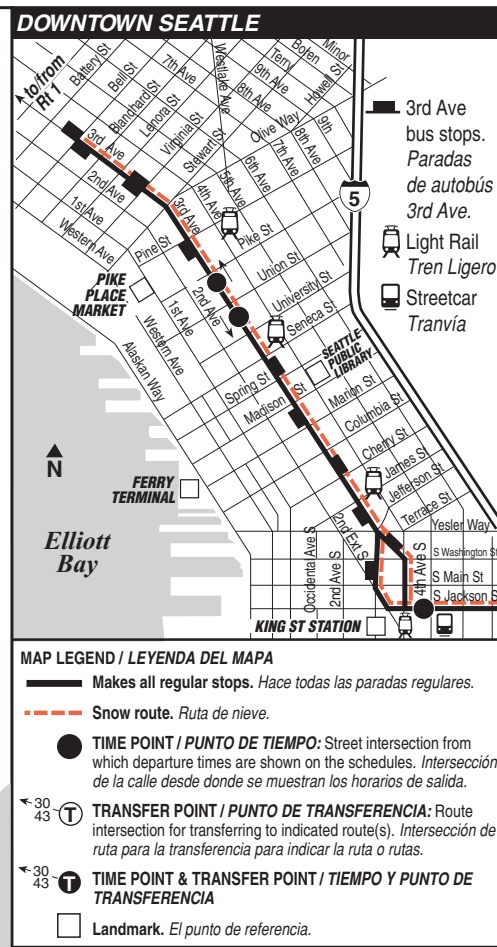

MAP LEGEND / LEYENDA DEL MAPA

- Makes all regular stops. *Hace todas las paradas regulares.*
- - - Snow route. *Ruta de nieve.*
- TIME POINT / PUNTO DE TIEMPO: Street intersection from which departure times are shown on the schedules. *Intersección de la calle desde donde se muestran los horarios de salida.*
- Ⓣ TRANSFER POINT / PUNTO DE TRANSFERENCIA: Route intersection for transferring to indicated route(s). *Intersección de ruta para la transferencia para indicar la ruta o rutas.*
- Ⓣ TIME POINT & TRANSFER POINT / TIEMPO Y PUNTO DE TRANSFERENCIA
- ☐ Landmark. *El punto de referencia.*

Holiday Information/ Información sobre feriados

The Sunday schedule shown in this timetable will be operated on the following holidays. *El horario de los domingos que aparece en este programa se aplicará para el siguiente feriados:*

Memorial Day	May 25
<i>Día de los Caídos</i>	<i>el 25 de mayo</i>
Independence Day (observed)	July 3
<i>Día de la independencia (observado)</i>	<i>3 de julio</i>
Labor Day	September 7
<i>Día del Trabajo</i>	<i>7 de septiembre</i>

14 WEEKDAY/Entre semana

To DOWNTOWN →