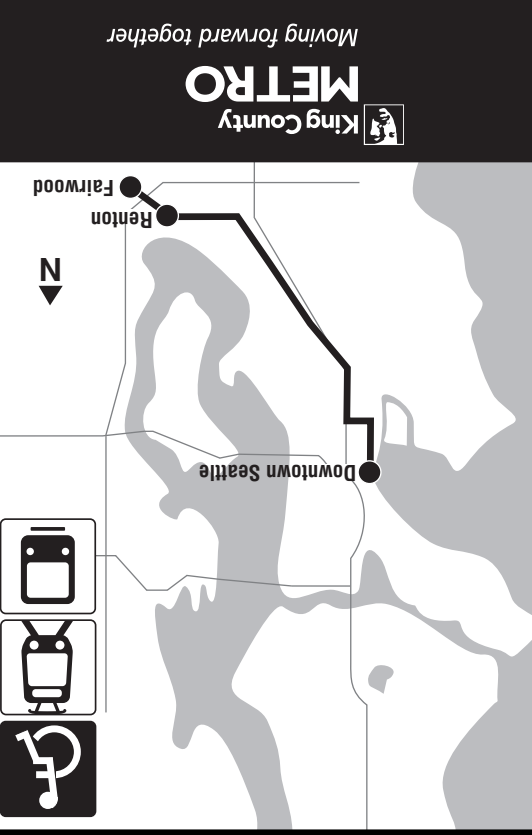

March 21 thru September 18, 2020
Del 21 de marzo al 18 de septiembre de 2020

101, 102

Downtown Seattle, Renton, Fairwood

101, 102 WEEKDAY/Entre semana

To SEATTLE →