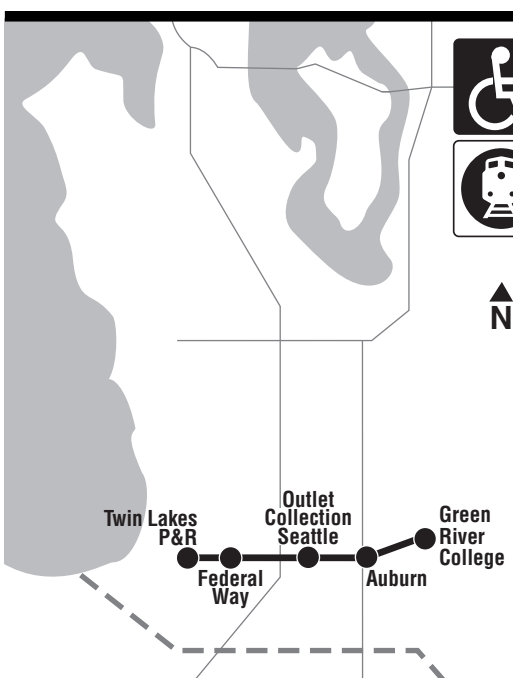

This symbol indicates a change in service. Watch for it in buses, at bus stops, and at timetable displays.

- Metro Customer Service**
206-553-3000
- Metro Website/Trip Planner**
kingcounty.gov/metro
- TTY/Hearing Impaired**
WA Relay: 711

Intérpretes
Переводчик
Turbajaan
Thông Dịch Viên

ཉམ་མཁོལ་འཕྲིན་
ಡಿटरचवैटर
翻譯員
통역사

181

Twin Lakes P&R,
Federal Way, Outlet
Collection Seattle,
Auburn, Green River
College

March 21 thru September 18, 2020
Del 21 de marzo al 18 de septiembre de 2020