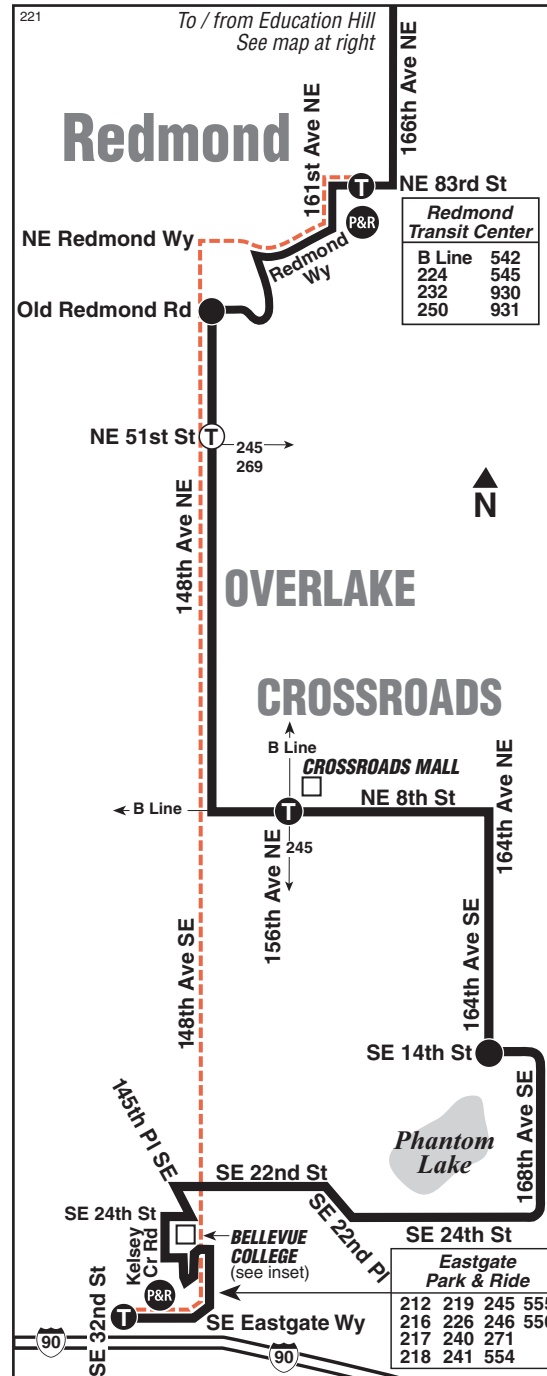

MAP LEGEND / LEYENDA DEL MAPA

- Makes all regular stops. *Hace todas las paradas regulares.*
- Snow route. *Ruta de nieve.*
- When not scheduled through BC Campus. *Cuando no está programado a través de BC Campus.*
- **TIME POINT / PUNTO DE TIEMPO:** Street intersection from which departure times are shown on the schedules. *Intersección de la calle desde donde se muestran los horarios de salida.*
- **TRANSFER POINT / PUNTO DE TRANSFERENCIA:** Route intersection for transferring to indicated route(s). *Intersección de ruta para la transferencia para indicar la ruta o rutas.*
- **TIME POINT & TRANSFER POINT / TIEMPO Y PUNTO DE TRANSFERENCIA**
- **PARK & RIDE:** Free parking area. *Zona de estacionamiento gratis.*
- **Landmark** El punto de referencia.

Redmond Transit Center

B Line	542
224	545
232	930
250	931

Eastgate Park & Ride

212	219	245	555
216	226	246	556
217	240	271	
218	241	554	

221 WEEKDAY/Entre semana

To CROSSROADS, EASTGATE →

Redmond Transit Ctr Bay 5	Education Hill	Redmond Transit Ctr Bay 4	Crossroads	Eastgate Park & Ride Bay 1		
161st Ave NE & NE 83rd St	NE 109th St & Woodinville-Redmond Rd	161st Ave NE & NE 83rd St	148th Ave NE & Old Redmond Rd	156th Ave NE & NE 8th St	164th Ave SE & SE 14th St	SE Eastgate & Wy & 140th Ave SE
Stop #71960	Stop #74041	Stop #71961	Stop #73130	Stop #68200	Stop #66880	Stop #67014
4:57	5:04	5:17	5:22	5:33	5:38B	5:48
5:27	5:34	5:47	5:52	6:03	6:08	6:23
5:57	6:04	6:17	6:23	6:34	6:40	6:56
6:25	6:32	6:47	6:54	7:07	7:13	7:30
6:55	7:02	7:19	7:27	7:43	7:49	8:06
7:25	7:32	7:51	7:59	8:15	8:21	8:38±
7:49	7:56	8:15	8:23	8:39	8:45	9:02±
8:19	8:26	8:45	8:53	9:11	9:18	9:35±
8:48	8:55	9:14	9:22	9:40	9:47	10:03±
9:19	9:26	9:45	9:51	10:05	10:11	10:27±
9:51	9:58	10:17	10:23	10:37	10:43	10:59±
10:21	10:28	10:47	10:53	11:07	11:13	11:29±
10:51	10:58	11:17	11:23	11:37	11:43	11:59±
11:21	11:28	11:47	11:53	12:07	12:13	12:29±
11:51	11:58	12:17	12:23	12:37	12:43	12:59±
12:21	12:28	12:47	12:53	1:07	1:13	1:29±
—	—	1:17	1:23	1:37	1:43	1:59±
—	—	1:47	1:53	2:07	2:14	2:32±
—	—	2:17	2:23	2:37	2:44	3:02±
—	—	2:47	2:53	3:07	3:14	3:32±
—	—	3:17	3:23	3:37	3:44	4:03±
—	—	3:47	3:53	4:09	4:17	4:37±
—	—	4:17	4:24	4:42	4:50	5:10±
—	—	4:47	4:54	5:12	5:20	5:40±
—	—	5:17	5:24	5:42	5:50	6:10±
—	—	5:47	5:54	6:12	6:20	6:40±
—	—	6:17	6:24	6:42	6:50	7:08
—	—	6:47	6:53	7:09	7:15	7:31
—	—	7:17	7:23	7:37	7:43	7:59
—	—	8:17	8:22	8:34	8:39	8:53
—	—	9:25	9:30	9:41	9:46	10:00
—	—	10:24	10:29	10:40	10:45	10:57
—	—	11:24	11:29	11:40	11:45B	11:55

Note: For service to/from Education Hill during this time, see schedule at right.

AM – Lighter Type PM – Darker Type

Timetable Symbols

- **B** - Does not serve Bellevue College. Service stays on 148th Ave SE and SE 24th St.
- **G** - Arrives/leaves Bay 5 at this time.
- **Símbolo del programa**
- ± - Estimated time. *Tiempo estimado*

Snow/Emergency Service Servicio de emergencia/nieve