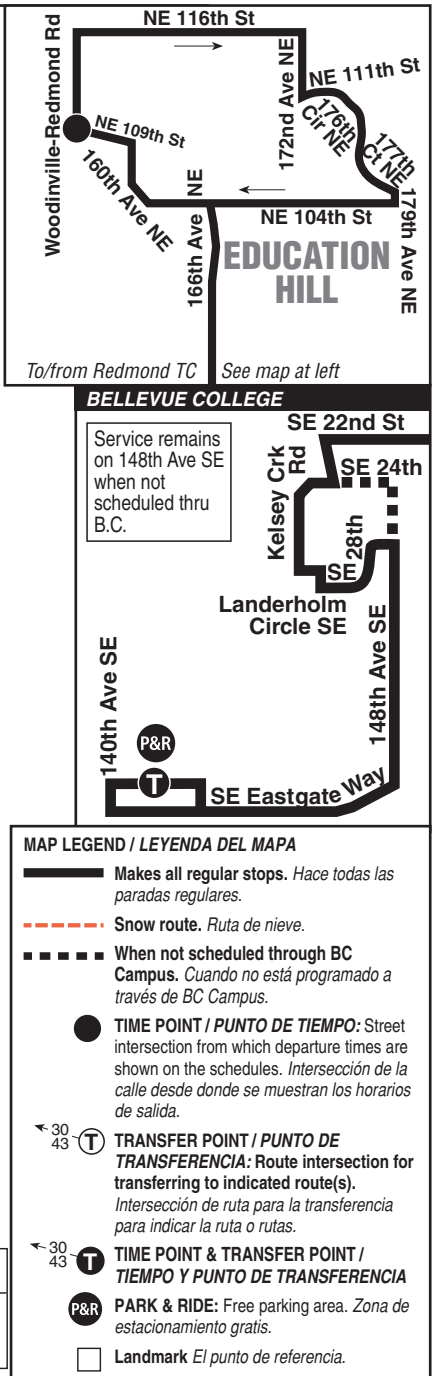

MAP LEGEND / LEYENDA DEL MAPA

- Makes all regular stops. *Hace todas las paradas regulares.*
- Snow route. *Ruta de nieve.*
- When not scheduled through BC Campus. *Cuando no está programado a través de BC Campus.*
- **TIME POINT / PUNTO DE TIEMPO:** Street intersection from which departure times are shown on the schedules. *Intersección de la calle desde donde se muestran los horarios de salida.*
- **TRANSFER POINT / PUNTO DE TRANSFERENCIA:** Route intersection for transferring to indicated route(s). *Intersección de ruta para la transferencia para indicar la ruta o rutas.*
- **TIME POINT & TRANSFER POINT / TIEMPO Y PUNTO DE TRANSFERENCIA**
- **PARK & RIDE:** Free parking area. *Zona de estacionamiento gratis.*
- **Landmark** El punto de referencia.

Redmond Transit Center

B Line	542
224	545
232	930
250	931

Eastgate Park & Ride

212	219	245	555
216	226	246	556
217	240	271	
218	241	554	

221 WEEKDAY/Entre semana

To CROSSROADS, EASTGATE →

Redmond Transit Ctr Bay 5	Education Hill	Redmond Transit Ctr Bay 4	Crossroads	Eastgate Park & Ride Bay 1		
161st Ave NE & NE 83rd St	NE 109th St & Woodinville-Redmond Rd	161st Ave NE & NE 83rd St	148th Ave NE & Old Redmond Rd	156th Ave NE & NE 8th St	164th Ave SE & SE 14th St	SE Eastgate & Wy & 140th Ave SE
Stop #71960	Stop #74041	Stop #71961	Stop #73130	Stop #68200	Stop #66880	Stop #67014
4:57	5:04	5:17	5:22	5:33	5:38B	5:48
5:27	5:34	5:47	5:52	6:03	6:08	6:23
5:57	6:04	6:17	6:23	6:34	6:40	6:56
6:25	6:32	6:47	6:54	7:07	7:13	7:30
6:55	7:02	7:19	7:27	7:43	7:49	8:06
7:25	7:32	7:51	7:59	8:15	8:21	8:38±
7:49	7:56	8:15	8:23	8:39	8:45	9:02±
8:19	8:26	8:45	8:53	9:11	9:18	9:35±
8:48	8:55	9:14	9:22	9:40	9:47	10:03±
9:19	9:26	9:45	9:51	10:05	10:11	10:27±
9:51	9:58	10:17	10:23	10:37	10:43	10:59±
10:21	10:28	10:47	10:53	11:07	11:13	11:29±
10:51	10:58	11:17	11:23	11:37	11:43	11:59±
11:21	11:28	11:47	11:53	12:07	12:13	12:29±
11:51	11:58	12:17	12:23	12:37	12:43	12:59±
12:21	12:28	12:47	12:53	1:07	1:13	1:29±
—	—	1:17	1:23	1:37	1:43	1:59±
—	—	1:47	1:53	2:07	2:14	2:32±
—	—	2:17	2:23	2:37	2:44	3:02±
—	—	2:47	2:53	3:07	3:14	3:32±
—	—	3:17	3:23	3:37	3:44	4:03±
—	—	3:47	3:53	4:09	4:17	4:37±
—	—	4:17	4:24	4:42	4:50	5:10±
—	—	4:47	4:54	5:12	5:20	5:40±
—	—	5:17	5:24	5:42	5:50	6:10±
—	—	5:47	5:54	6:12	6:20	6:40±
—	—	6:17	6:24	6:42	6:50	7:08
—	—	6:47	6:53	7:09	7:15	7:31
—	—	7:17	7:23	7:37	7:43	7:59
—	—	8:17	8:22	8:34	8:39	8:53
—	—	9:25	9:30	9:41	9:46	10:00
—	—	10:24	10:29	10:40	10:45	10:57
—	—	11:24	11:29	11:40	11:45B	11:55

Note: For service to/from Education Hill during this time, see schedule at right.

AM – Lighter Type PM – Darker Type

Timetable Symbols

- **B** - Does not serve Bellevue College. Service stays on 148th Ave SE and SE 24th St.
- **G** - Arrives/leaves Bay 5 at this time.
- **Símbolo del programa**
- ± - Estimated time. *Tiempo estimado*

Snow/Emergency Service Servicio de emergencia/nieve