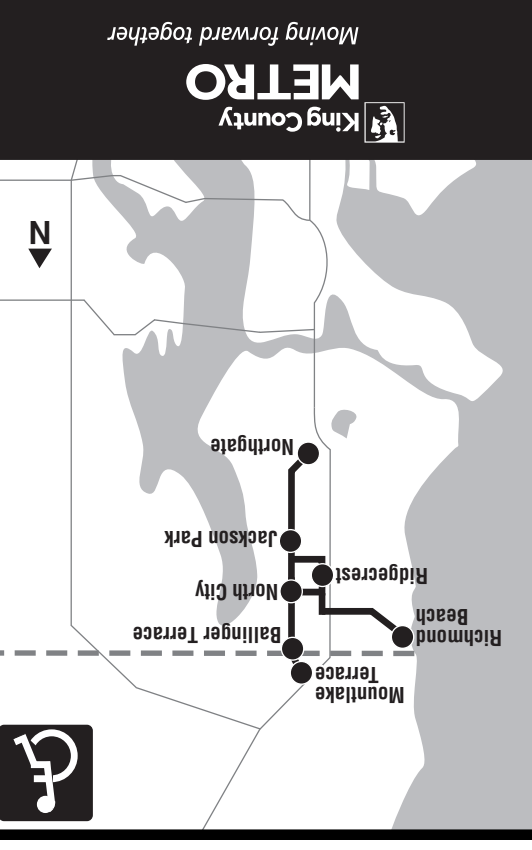

Metro Customer Services

At Metro's Customer Services office you can buy ORCA cards, bus passes, senior permits and taxi scrip, get information about bus service, register for disability permits and retrieve items turned into Lost & Found.

King Street Center
201 S Jackson St
Monday-Friday
8:30 a.m.-4:30 p.m.

Lost & Found
Monday-Friday
8:30 a.m.-1 p.m.
2 p.m.-4:30 p.m.

Seattle metro calling area 206-553-3000
Toll Free 1-800-542-7876
Hearing impaired ..... WA Relay: 711
Carpool/Vanpool 206-625-4500
Hearing Impaired ..... WA Relay: 1-800-833-6388
Community Transit 1-800-562-1375
Pierce Transit 1-800-562-8109

Accessible Formats

People with disabilities who need this information in accessible formats may call 206-477-6066 (voice) or TTY Relay: 711.

RIDER ALERT This symbol indicates a change in service. Watch for it in buses, at bus stops, and at timetable displays.

- **Metro Customer Service**
  206-553-3000
- **Metro Website/Trip Planner**
  kingcounty.gov/metro
- **TTY/Hearing Impaired**
  WA Relay: 711

Interpreter 206-553-3000

Intérpretes	ἰερῆρες	ἰερῆρες
Переводчик	ἰερῆρες	ἰερῆρες
Перекладач	ἰερῆρες	ἰερῆρες
Turjubaan	ἰερῆρες	ἰερῆρες
Thông Dịch Viên	ἰερῆρες	ἰερῆρες

347, 348 WEEKDAY/Entre semana

Route	Downtown Seattle	Northgate Transit Ctr Bay 2	North Seattle College	Northgate Transit Ctr Bay 4	Ridgecrest	North City	Ballerger Terrace	Shoreline	Mountlake Terrace Transit Ctr	Richmond Beach
347	5:42	6:04‡	6:07	6:14	6:22	6:29	6:44‡	6:29	6:39	6:39
348	5:42	6:04‡	6:07	6:14	6:22	6:29	6:44‡	6:29	6:39	6:39
347	6:10	6:32‡	6:36	6:43	6:51	7:09	7:14‡	7:23‡	7:08	7:08
348	6:10	6:32‡	6:36	6:43	6:51	7:09	7:14‡	7:23‡	7:08	7:08

347, 348

Richmond Beach, Mountlake Terrace, Northgate, North City, Ridgecrest, Jackson Park, Northgate

March 21 thru September 18, 2020
Del 21 de marzo al 18 de septiembre de 2020

*Income Qualified *Ingresos que reúnan los requisitos