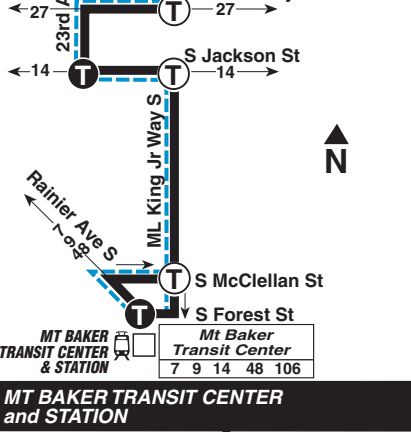

Snow/Emergency Service Servicio de emergencia/nieve

During most snow conditions this route will operate via the snow routing shown in this timetable. Visit kingcounty.gov/metro/snow and sign up for Transit Alerts to stay informed during adverse conditions.

Durante la mayoría de las nevadas, esta ruta operará por el recorrido para nevadas que se muestra en este programa. Visite kingcounty.gov/metro/snow y regístrese para recibir Alertas de tránsito y mantenerse informado durante las condiciones adversas.

MAP LEGEND / LEYENDA DEL MAPA

- Makes all regular stops. Hace todas las paradas regulares.
- Snow route. Ruta de nieve.
- TIME POINT / PUNTO DE TIEMPO: Street intersection from which departure times are shown on the schedules. Intersección de la calle desde donde se muestran los horarios de salida.
- TRANSFER POINT / PUNTO DE TRANSFERENCIA: Route intersection for transferring to indicated route(s). Intersección de ruta para la transferencia para indicar la ruta o rutas.
- TIME POINT & TRANSFER POINT / TIEMPO Y PUNTO DE TRANSFERENCIA
- Landmark. El punto de referencia.
- Streetcar. Tranvía.
- Light Rail. Tren Ligero

Holiday Information/ Información sobre feriados

The Sunday schedule shown in this timetable will be operated on the following holidays. El horario de los domingos que aparece en este programa se aplicará para el siguiente feriados:

- Memorial Day May 27
- Día de los Caídos el 27 de mayo
- Independence Day July 4
- Día de la independencia 4 de julio
- Labor Day September 2
- Día del Trabajo 2 de septiembre

Timetable Symbol/ Símbolo del programa

‡ - Estimated time. Tiempo estimado.

Need more information or assistance?