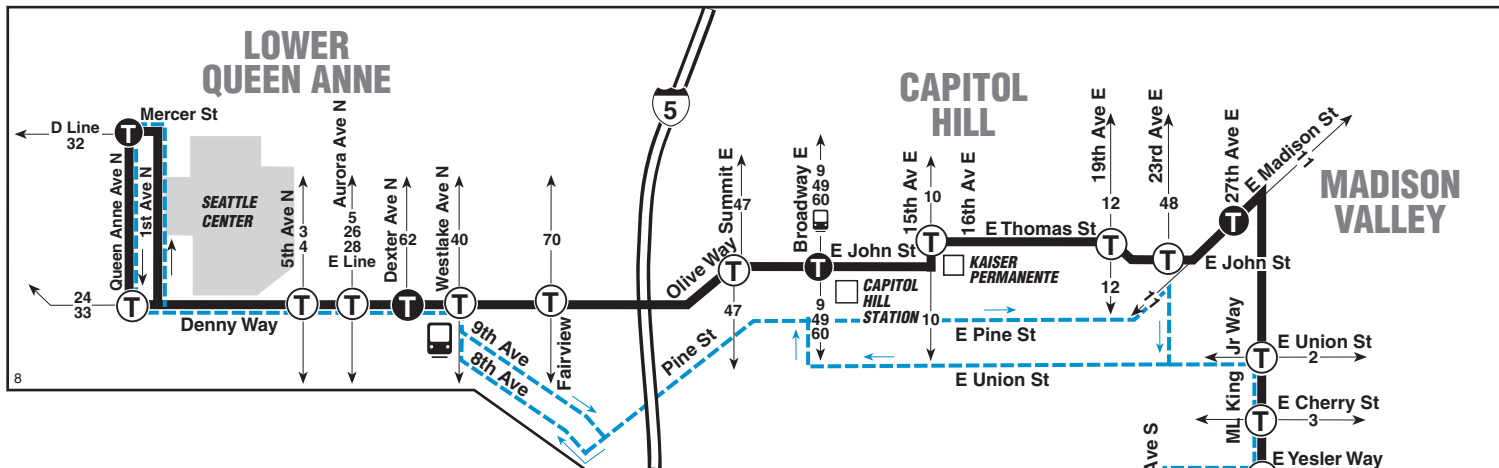

Snow/Emergency Service Servicio de emergencia/nieve

During most snow conditions this route will operate via the snow routing shown in this timetable. Visit kingcounty.gov/metro/snow and sign up for Transit Alerts to stay informed during adverse conditions.

Durante la mayoría de las nevadas, esta ruta operará por el recorrido para nevadas que se muestra en este programa. Visite kingcounty.gov/metro/snow y regístrese para recibir Alertas de tránsito y mantenerse informado durante las condiciones adversas.

MAP LEGEND / LEYENDA DEL MAPA

- Makes all regular stops. Hace todas las paradas regulares.
- Snow route. Ruta de nieve.
- TIME POINT / PUNTO DE TIEMPO: Street intersection from which departure times are shown on the schedules. Intersección de la calle desde donde se muestran los horarios de salida.
- TRANSFER POINT / PUNTO DE TRANSFERENCIA: Route intersection for transferring to indicated route(s). Intersección de ruta para la transferencia para indicar la ruta o rutas.
- TIME POINT & TRANSFER POINT / TIEMPO Y PUNTO DE TRANSFERENCIA
- Landmark. El punto de referencia.
- Streetcar. Tranvía.
- Light Rail. Tren Ligero