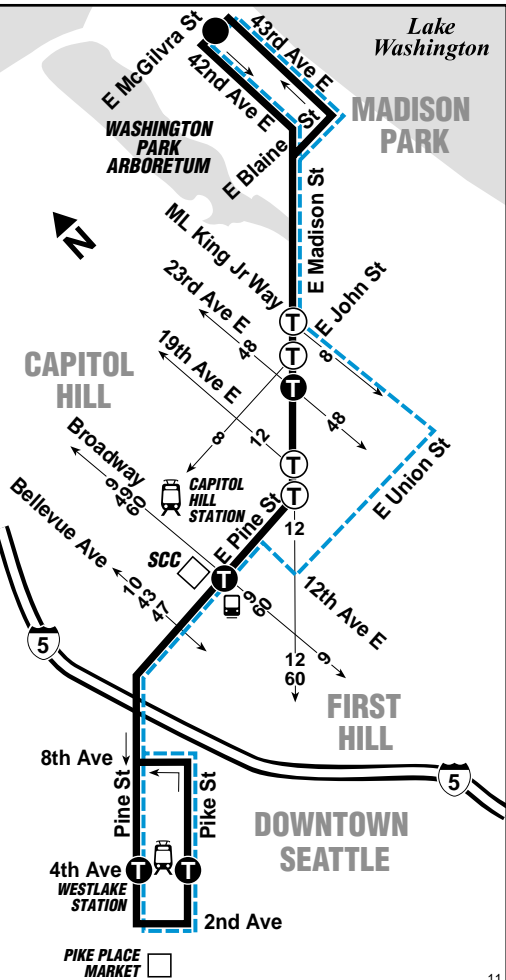

To MADISON PARK →

Downtown Seattle	Capitol Hill	Madison Park
Pike St & 4th Ave	E Pine St & Broadway	E Madison St & 23rd Ave E
4:42	4:47	4:51
5:12	5:17	5:21
5:43	5:48	5:55
6:15	6:20	6:27
6:42	6:48	6:55
7:01	7:07	7:14
7:11	7:17	7:24
7:26	7:33	7:40
7:42	7:49	7:56
8:01	8:08	8:15
8:14	8:21	8:28
8:27	8:34	8:41
8:43	8:50	8:57
8:58	9:05	9:12
9:13	9:20	9:27
9:28	9:35	9:43
9:43	9:50	9:58
9:58	10:05	10:13
10:13	10:20	10:28
10:28	10:35	10:43
10:43	10:50	10:58
10:58	11:05	11:13
11:13	11:20	11:28
11:27	11:34	11:42
11:44	11:51	11:59
11:58	12:05	12:13
12:13	12:20	12:28
12:28	12:35	12:43
12:43	12:50	12:58
12:58	1:05	1:13
1:14	1:21	1:29
1:28	1:35	1:43
1:43	1:50	1:59
1:58	2:05	2:14
2:13	2:20	2:29
2:28	2:35	2:44
2:44	2:51	3:00
2:59	3:06	3:15
3:14	3:21	3:30
3:29	3:36	3:45
3:44	3:51	4:00
3:59	4:07	4:16
4:14	4:22	4:31
4:27	4:35	4:44
4:42	4:50	4:59
4:57	5:05	5:16
5:13	5:21	5:32
5:27	5:35	5:46
5:42	5:50	6:01
5:58	6:06	6:16
6:12	6:20	6:30
6:27	6:35	6:45
6:43	6:51	7:01
7:01	7:08	7:17
7:12	7:19	7:28
7:27	7:34	7:43
7:41	7:48	7:57
7:59	8:06	8:14
8:21	8:27	8:35
8:53	8:59	9:07
9:23	9:29	9:37
9:53	9:59	10:06
10:23	10:29	10:36
10:53	10:59	11:06
11:23	11:29	11:36
11:53	11:59	12:06
12:39	12:46	12:52
1:39	1:46	1:52
2:39	2:46	2:52
3:39	3:46	3:52
		4:00

MAP LEGEND / LEYENDA DEL MAPA

- Makes all regular stops. *Hace todas las paradas regulares.*
- Snow route. *Ruta de nieve.*
- **TIME POINT / PUNTO DE TIEMPO:** Street intersection from which departure times are shown on the schedules. *Intersección de la calle desde donde se muestran los horarios de salida.*
- **TRANSFER POINT / PUNTO DE TRANSFERENCIA:** Route intersection for transferring to indicated route(s). *Intersección de ruta para la transferencia para indicar la ruta o rutas.*
- **TIME POINT & TRANSFER POINT / TIEMPO Y PUNTO DE TRANSFERENCIA**
- Landmark. *El punto de referencia.*
- Light Rail. *Tren Ligero*
- Streetcar *Tranvía*

Timetable Symbol

B - Arrives 3rd Ave & Union St at this time. Continues to Stadium Station at SODO Busway & S Royal Brougham Way.

Text for Bus Times

If you want bus arrival times at your stop, both scheduled times and real times, try Metro's new texting tool for getting up to the next three trips of any route that serves your bus stop. Simply text your bus stop number to 62550 and follow the prompts. Bus stop numbers can be found at all Metro bus stops, via Metro's Trip Planner, the Puget Sound Trip Planner app, on Metro timetables (at timepoints, only; space available), and on Metro's website, kingcounty.gov/metro.

See other side for timepoint bus stop numbers.

Snow/Emergency Service Servicio de emergencia/nieve

During most snow conditions, this route will operate via the snow routing shown in this timetable. In the rare event that Metro declares an emergency, it will not operate. Visit kingcounty.gov/metro/snow and sign up for Transit Alerts to stay informed during adverse conditions.

Durante la mayoría de las nevadas, esta ruta operará por la ruta designada que se muestra en este programa. En el caso poco frecuente que Metro declare una emergencia, no operará. Visite kingcounty.gov/metro/snow y regístrese para obtener Alertas de Tránsito y mantenerse informado durante las condiciones adversas.

Need more information or assistance?

- Visit Metro online at kingcounty.gov/metro
- Call Metro's Customer Information Office, 206-553-3000, Monday-Friday except for major/holiday holidays (May 27, July 4, and Sept. 2).
  - 6 a.m.–8 p.m. for trip planning assistance
  - 8 a.m.–5 p.m. for ORCA assistance and customer comments

How to Pay

At all times, pay your fare **when you board** the bus. Pay with cash (exact fare; drivers do not carry change), ticket or with a convenient regional ORCA card. Show your activated Transit GO Ticket (mobile ticket) or valid transfer to the driver. Metro transfers are valid on Metro, only. See "How to pay" on Metro's website for more information.

Pague su pasaje al abordar el autobús. Pague en efectivo (cantidad exacta; los conductores no tienen cambio), con tarjeta regional ORCA o muestre su boleto. Muestre su Transit GO Ticket activado (boleto electrónico) o su boleto transferible al conductor. Las transferencias son válidas sólo en Metro. Para mayor información, vea "Cómo pagar" en la página web de Metro.