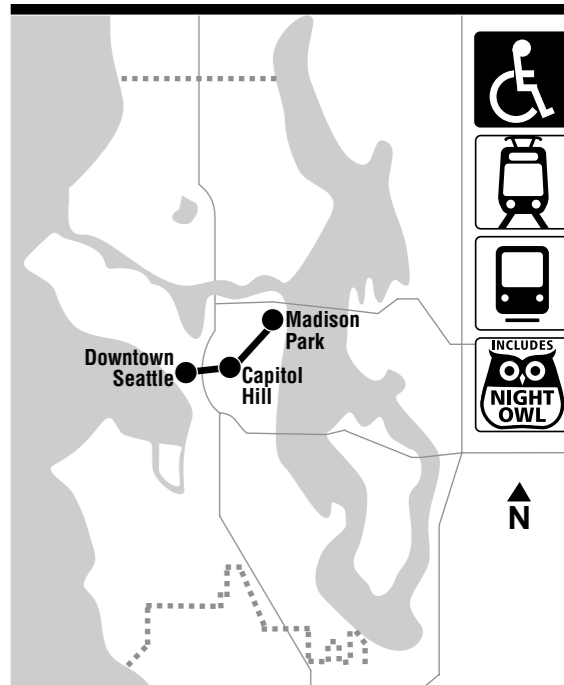

Metro Customer Services

At Metro's Customer Services office you can buy ORCA cards, bus passes, senior permits and taxi scrip, get information about bus service, register for disability permits and retrieve items turned into Lost & Found.

- **King Street Center**
  201 S Jackson St
  Monday–Friday
  8:30 a.m.–4:30 p.m.
- **Lost & Found**
  Monday–Friday
  8:30 a.m.–1 p.m.
  2 p.m.–4:30 p.m.

Customer Service (general information, trip planning, comments and lost & found)
Seattle metro calling area 206-553-3000
Toll Free 1-800-542-7876
Hearing impaired ..... WA Relay: 711
Metro website / Trip Planner

..... www.kingcounty.gov/metro
Next Bus? Text your stop # to 62550
Carpool/Vanpool 206-625-4500
Hearing Impaired ..... WA Relay: 1-800-833-6388

Community Transit 1-800-562-1375

Night Stop Program

For your added safety at night, you may request to exit the bus at a location along your route other than a regular bus stop. To do so, please go to the front of the bus and ask your driver at least one block before your desired stop. Safety considerations will determine if the driver can comply with your request. Night Stop service is available only from 8 pm to 5 am and is for dropping off riders only. Night Stop is not provided in downtown Seattle.

11

Madison Park, Capitol Hill, Downtown Seattle

March 23 thru September 20, 2019
Del 23 de marzo al 20 de septiembre de 2019

King County
METRO