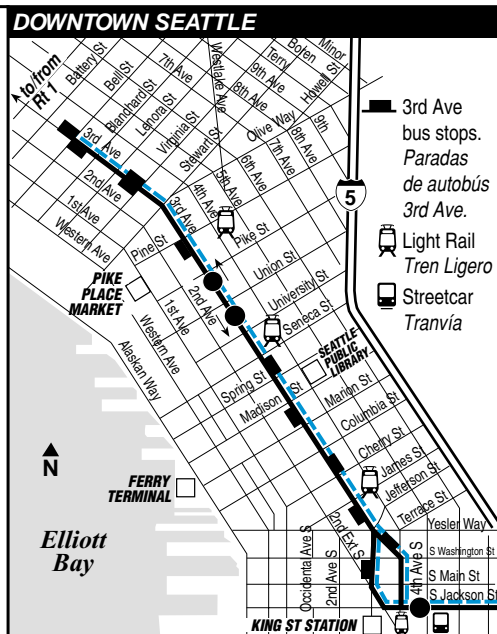

MAP LEGEND / LEYENDA DEL MAPA

- Makes all regular stops. *Hace todas las paradas regulares.*
- - - Snow route. *Ruta de nieve.*
- TIME POINT / PUNTO DE TIEMPO: Street intersection from which departure times are shown on the schedules. *Intersección de la calle desde donde se muestran los horarios de salida.*
- Ⓣ TRANSFER POINT / PUNTO DE TRANSFERENCIA: Route intersection for transferring to indicated route(s). *Intersección de ruta para la transferencia para indicar la ruta o rutas.*
- Ⓣ TIME POINT & TRANSFER POINT / TIEMPO Y PUNTO DE TRANSFERENCIA
- Landmark. *El punto de referencia.*

Holiday Information/ Información sobre feriados

The Sunday schedule shown in this timetable will be operated on the following holidays. *El horario de los domingos que aparece en este programa se aplicará para el siguiente feriados:*

Memorial Day	May 27
Día de los Caídos	el 27 de mayo
Independence Day	July 4
Día de la independencia	4 de julio
Labor Day	September 2
Día del Trabajo	2 de septiembre

14 WEEKDAY/Entre semana

To DOWNTOWN →