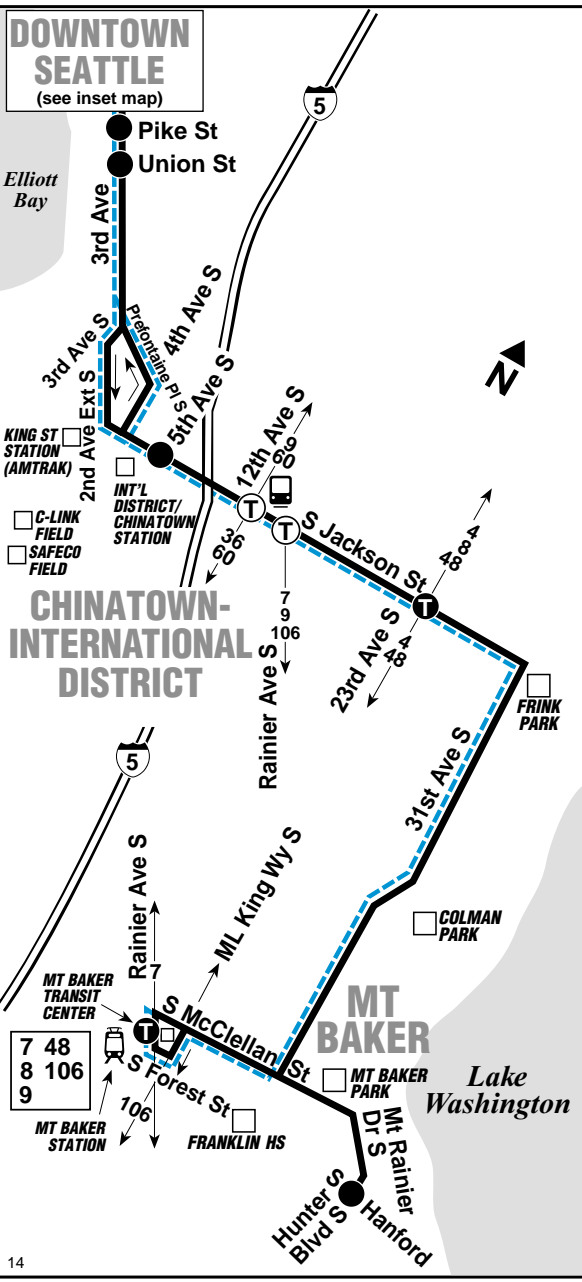

MAP LEGEND / LEYENDA DEL MAPA

- Makes all regular stops. *Hace todas las paradas regulares.*
- - - Snow route. *Ruta de nieve.*
- TIME POINT / PUNTO DE TIEMPO: Street intersection from which departure times are shown on the schedules. *Intersección de la calle desde donde se muestran los horarios de salida.*
- Ⓣ TRANSFER POINT / PUNTO DE TRANSFERENCIA: Route intersection for transferring to indicated route(s). *Intersección de ruta para la transferencia para indicar la ruta o rutas.*
- Ⓣ TIME POINT & TRANSFER POINT / TIEMPO Y PUNTO DE TRANSFERENCIA
- Landmark. *El punto de referencia.*

Holiday Information/ Información sobre feriados

The Sunday schedule shown in this timetable will be operated on the following holidays. *El horario de los domingos que aparece en este programa se aplicará para el siguiente feriados:*

Memorial Day	May 27
Día de los Caídos	el 27 de mayo
Independence Day	July 4
Día de la independencia	4 de julio
Labor Day	September 2
Día del Trabajo	2 de septiembre

14 WEEKDAY/Entre semana

To DOWNTOWN →