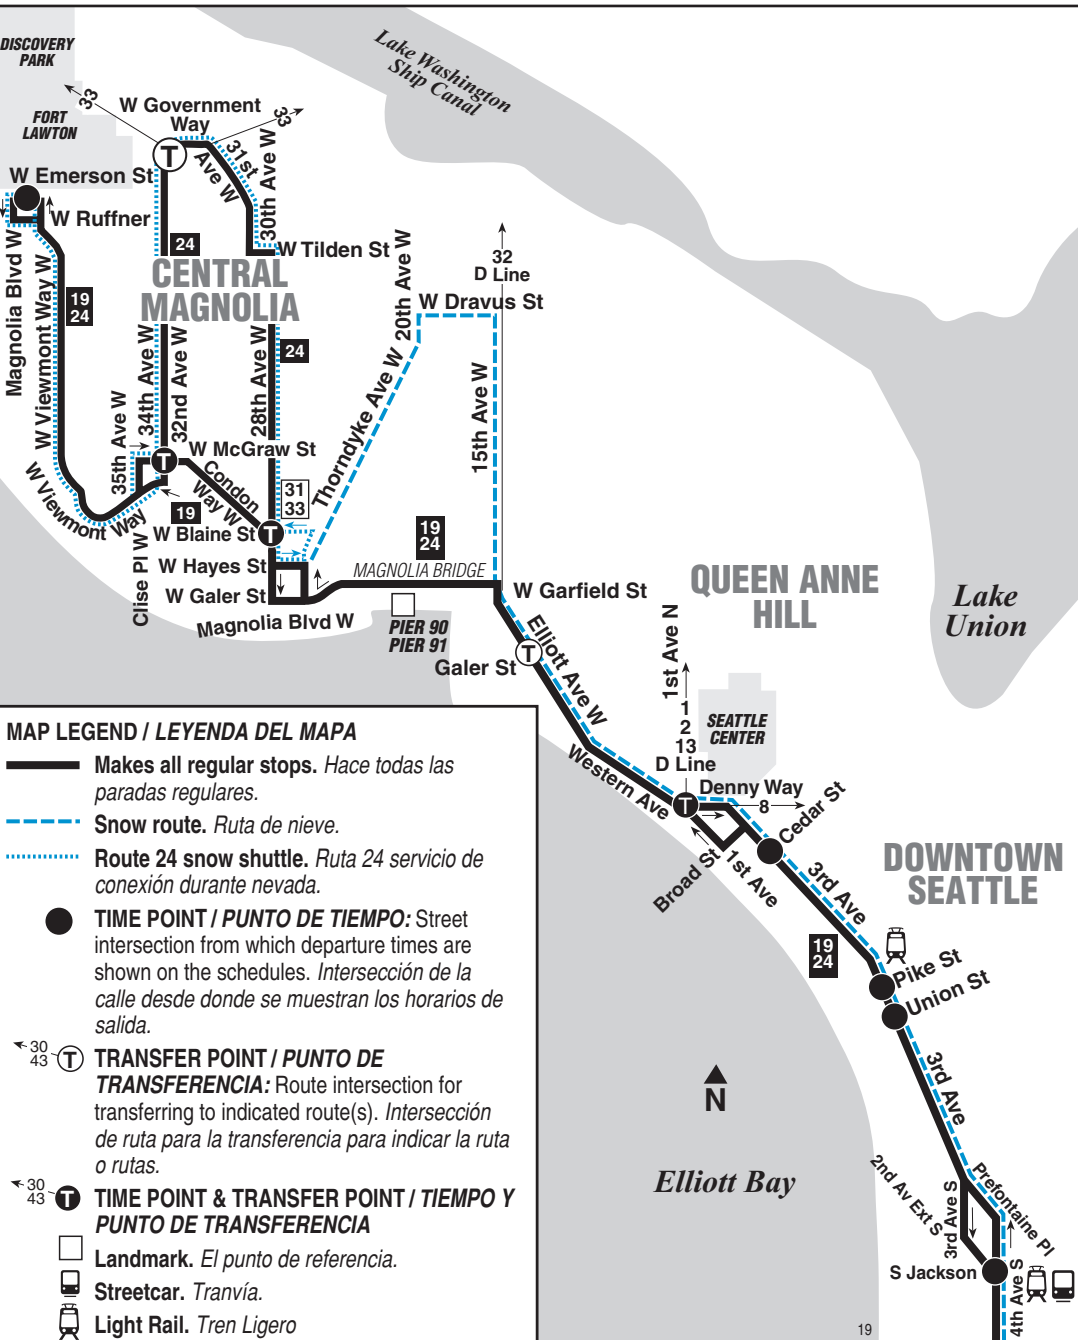

19, 24 WEEKDAY/Entre semana

To DOWNTOWN →

Route	West Magnolia	Central Magnolia	Seattle Center	Downtown Seattle	To Downtown
	W Emerson St & Magnolia Blvd W	34th Ave McGraw St	28th Ave W & W Blaine St	3rd Ave & Cedar St	3rd Ave & Pike St
	Stop #20530	Stop #24260	Stop #20700	Stop #2220	Stop #433
24	5:16	5:21	5:35	5:45	5:50
24	5:46	5:51	6:05	6:15	6:20
24	6:01	6:06	6:20	6:30	6:35
19	6:23B	—	6:33	6:44	6:50
24	—	6:35	6:49	7:00	7:06
19	6:46B	—	6:56	7:07	7:13
24	—	6:49	7:04	7:15	7:21
19	7:06B	—	7:18	7:27	7:33
24	—	7:11	7:27	7:40	7:46
19	7:28B	—	7:39	7:53	7:59
24	—	7:29	7:45	7:58	8:04
24	—	7:44	8:00	8:13	8:19
19	7:57B	—	8:09	8:23	8:29
24	—	7:59	8:15	8:28	8:34
24	—	8:14	8:30	8:43	8:49
24	8:40	8:46	9:02	9:14	9:20
24	9:13	9:18	9:33	9:44	9:50
24	9:43	9:48	10:03	10:14	10:20
24	10:14	10:19	10:32	10:43	10:49
24	10:44	10:49	11:02	11:13	11:20
24	11:14	11:19	11:32	11:43	11:50
24	11:44	11:49	12:02	12:13	12:20
24	12:14	12:19	12:32	12:43	12:50
24	12:44	12:49	1:02	1:13	1:20
24	1:14	1:19	1:32	1:43	1:50
24	1:44	1:49	2:02	2:13	2:20
24	2:12	2:17	2:30	2:43	2:50
24	2:43	2:48	3:01	3:14	3:21
24	3:12	3:17	3:30	3:43	3:50
24	3:39	3:44	3:58	4:13	4:20
24	4:11	4:17	4:31	4:46	4:53
24	4:41	4:47	5:01	5:16	5:23
24	—	5:16	5:30	5:45	5:52
24	5:42	5:48	6:02	6:15	6:22
24	—	6:11	6:25	6:38	6:45
24	6:40	6:45	6:58	7:08	7:14
24	7:10	7:15	7:28	7:38	7:44
24	7:41	7:46	7:59	8:08	8:14
24	8:11	8:16	8:29	8:38	8:44
24	8:43	8:48	9:00	9:09	9:15
24	9:13	9:18	9:30	9:39	9:45
24	—	9:49	10:00	10:09	10:14
24	—	10:20	10:30	10:39	10:44
24	—	10:50	11:00	11:09	11:14
24	—	11:20	11:30	11:39	11:44
24	—	11:50	12:00	12:09	12:14

To MAGNOLIA →

Route	Downtown Seattle	Seattle Center	Central Magnolia	West Magnolia
	4th Ave S & S Jackson St (Island stop)	3rd Ave & Union St	Denny Way & Anne Ave N	28th Ave W & W Blaine St
	Stop #619	Stop #570	Stop #19440	Stop #20890
24	5:29	5:34	5:42	5:50
24	5:57	6:04	6:13	6:23
24	6:24	6:33	6:42	6:52
24	6:55	7:04	7:13	7:23
24	7:25	7:34	7:43	7:53
24	7:56	8:05	8:14	8:23
24	8:26	8:34	8:43	8:52
24	8:56	9:04	9:13	9:22
24	9:27	9:35	9:44	9:53
24	9:57	10:05	10:14	10:22
24	10:28	10:36	10:45	10:53
24	10:57	11:05	11:14	11:22
24	11:29	11:37	11:46	11:54
24	11:59	12:07	12:16	12:24
24	12:29	12:37	12:46	12:55
24	12:59	1:07	1:17	1:26
24	1:29	1:37	1:47	1:56
24	1:58	2:06	2:16	2:25
24	2:28	2:37	2:47	2:56
24	2:58	3:07	3:17	3:26
24	3:27	3:36	3:46	3:55
24	3:45	3:53	4:03	4:12
19	3:59	4:06	4:17	4:26B
24	4:13	4:21	4:31	4:40
24	4:27	4:35	4:45	4:55
19	4:32	4:39	4:50	4:59B
24	4:36	4:45	4:56	5:06
24	4:52	5:01	5:12	5:22
19	5:02	5:09	5:20	5:29B
24	5:05	5:14	5:25	5:35
19	5:25	5:32	5:43	5:52B
24	5:32	5:40	5:50	6:00
19	5:50	5:57	6:08	6:17B
24	6:02	6:10	6:20	6:29
19	6:14	6:20	6:31	6:40B
24	6:17	6:24	6:33	6:42
24	6:46	6:53	7:02	7:11
24	7:15	7:22	7:31	7:39
24	7:44	7:51	8:00	8:08
24	8:15	8:21	8:30	8:37
24	8:45	8:51	9:00	9:08
24	9:15	9:21	9:30	9:38
24	9:45	9:51	10:00	10:08
24	10:15	10:21	10:30	10:38
24	10:46	10:51	10:59	11:07
24	11:16	11:21	11:29	11:37
24	11:46	11:51	11:59	12:07

AM – Lighter Type PM – Darker Type

AM – Lighter Type PM – Darker Type

These routes have improved service thanks to Seattle voters.

Timetable Symbol