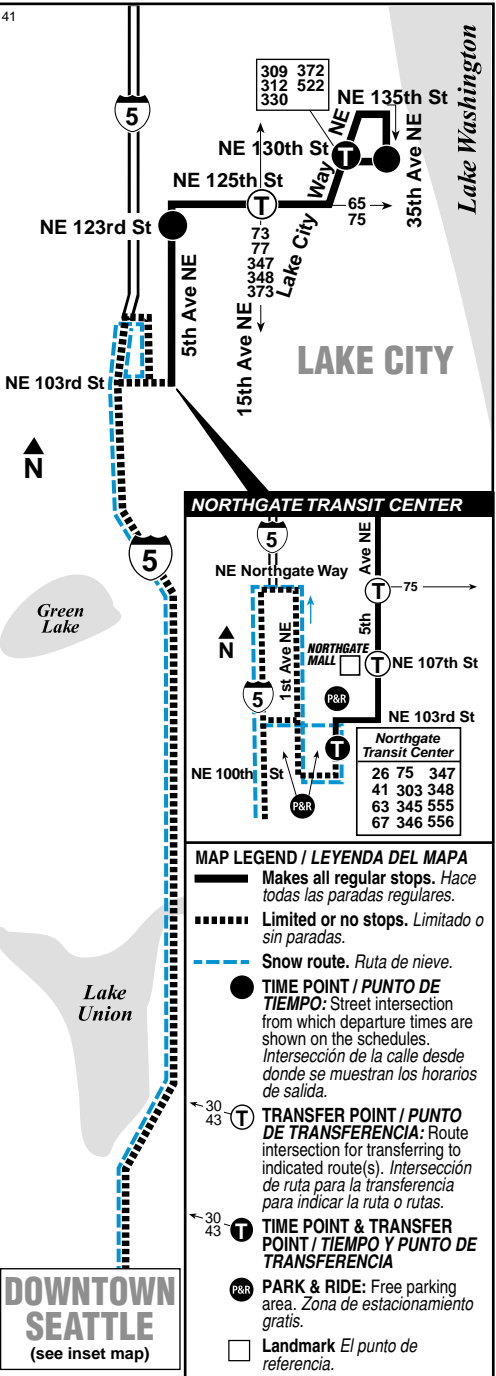

AM – Lighter Type PM – Darker Type

Seattle Department of Transportation

This route has improved service thanks to Seattle voters.

41 SUNDAY/Domingo

To NORTHGATE, LAKE CITY →

Downtown Seattle		Northgate Transit Ctr Bay 2		Lake City
4th Ave S & S Jackson St (island stop)	3rd Ave & Pine St	NE 103rd St & Roadway	5th Ave NE & NE 125th St	Lake City Way NE & NE 130th St
6:07	6:13	6:33†	6:39†	6:48†
6:37	6:43	7:03†	7:09†	7:18†
7:07	7:13	7:33†	7:39†	7:48†
7:37	7:43	8:03†	8:09†	8:18†
8:07	8:13	8:33†	8:40†	8:49†
8:37	8:43	9:03†	9:10†	9:19†
9:07	9:13	9:33†</		

41 WEEKDAY/Entre semana

To DOWNTOWN SEATTLE →

Lake City	Northgate Transit Ctr Bay 5	Downtown Seattle
NE 130th St & 5th Ave NE	NE 103rd St & Transit Roadway	3rd Ave & Pine St
35th Ave NE	NE 123rd St	5th Ave S & S Jackson St
Stop #38653	Stop #23170	Stop #35295
Stop #430	Stop #843	
—	4:50	4:57
5:03	5:11	5:18
5:18	5:26	5:33
5:32	5:40	5:47
5:45	5:53	6:00
6:06	6:14	6:22
6:16	6:25	6:33
6:26	6:35	6:43
—	6:44	6:52
6:41	6:51	6:59
—	—	7:05
6:52	7:02	7:10
6:57	7:07	7:15
—	—	7:19
7:07	7:13	7:23
—	7:17	7:27
—	7:21	7:31
7:20	7:26	7:36
—	7:31	7:41
—	—	7:46
7:35	7:41	7:51
—	7:46	7:56
—	7:51	8:01
—	—	8:06
7:50	8:01	8:11
—	8:06	8:16
—	8:11	8:21
8:05	8:16	8:26
—	8:21	8:31
—	—	8:36
8:20	8:31	8:41
—	—	8:48
8:34	8:45	8:54
8:42	8:53	9:02
8:49	9:00	9:09
8:58	9:09	9:18
9:09	9:20	9:29
9:18	9:29	9:38
9:28	9:39	9:48
9:39	9:50	9:59
9:50	10:01	10:09
10:00	10:11	10:19
10:12	10:22	10:30
10:24	10:33	10:41
10:36	10:45	10:52
10:48	10:56	11:03
11:00	11:08	11:15
11:12	11:20	11:27
11:24	11:32	11:39
11:36	11:44	11:51
11:48	11:56	12:04
12:01	12:09	12:17
12:16	12:24	12:32
12:31	12:39	12:47
12:46	12:54	1:02
1:01	1:09	1:17
1:16	1:24	1:32
1:31	1:39	1:47
1:46	1:54	2:02