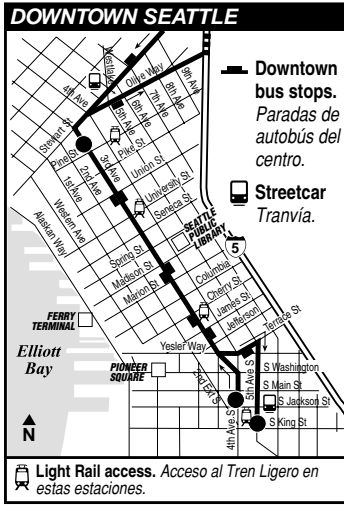

AM – Lighter Type PM – Darker Type

Seattle Department of Transportation

This route has improved service thanks to Seattle voters.

41 SUNDAY/Domingo

To NORTHGATE, LAKE CITY →

Downtown Seattle		Northgate Transit Ctr Bay 2		Lake City
4th Ave S & S Jackson St (island stop)	3rd Ave & Pine St	NE 103rd St & Roadway	5th Ave NE & NE 125th St	Lake City Way NE & NE 130th St
6:07	6:13	6:33†	6:39†	6:48†
6:37	6:43	7:03†	7:09†	7:18†
7:07	7:13	7:33†	7:39†	7:48†
7:37	7:43	8:03†	8:09†	8:18†
8:07	8:13	8:33†	8:40†	8:49†
8:37	8:43	9:03†	9:10†	9:19†
9:07	9:13	9:33†</		

41 WEEKDAY/Entre semana

To DOWNTOWN SEATTLE →

Lake City	Northgate Transit Ctr Bay 5	Downtown Seattle
NE 130th St & 5th Ave NE	NE 103rd St & Transit Roadway	3rd Ave & Pine St
35th Ave NE	NE 123rd St	5th Ave S & S Jackson St
Stop #38653	Stop #23170	Stop #35295
Stop #430	Stop #843	
—	4:50	4:57
5:03	5:11	5:18
5:18	5:26	5:33
5:32	5:40	5:47
5:45	5:53	6:00
6:06	6:14	6:22
6:16	6:25	6:33
6:26	6:35	6:43
—	6:44	6:52
6:41	6:51	6:59
—	—	7:05
6:52	7:02	7:10
6:57	7:07	7:15
—	—	7:19
7:07	7:13	7:23
—	7:17	7:27
—	7:21	7:31
7:20	7:26	7:36
—	7:31	7:41
—	—	7:46
7:35	7:41	7:51
—	7:46	7:56
—	7:51	8:01
—	—	8:06
7:50	8:01	8:11
—	8:06	8:16
—	8:11	8:21
8:05	8:16	8:26
—	8:21	8:31
—	—	8:36
8:20	8:31	8:41
—	—	8:48
8:34	8:45	8:54
8:42	8:53	9:02
8:49	9:00	9:09
8:58	9:09	9:18
9:09	9:20	9:29
9:18	9:29	9:38
9:28	9:39	9:48
9:39	9:50	9:59
9:50	10:01	10:09
10:00	10:11	10:19
10:12	10:22	10:30
10:24	10:33	10:41
10:36	10:45	10:52
10:48	10:56	11:03
11:00	11:08	11:15
11:12	11:20	11:27
11:24	11:32	11:39
11:36	11:44	11:51
11:48	11:56	12:04
12:01	12:09	12:17
12:16	12:24	12:32
12:31	12:39	12:47
12:46	12:54	1:02
1:01	1:09	1:17
1:16	1:24	1:32
1:31	1:39	1:47
1:46	1:54	2:02