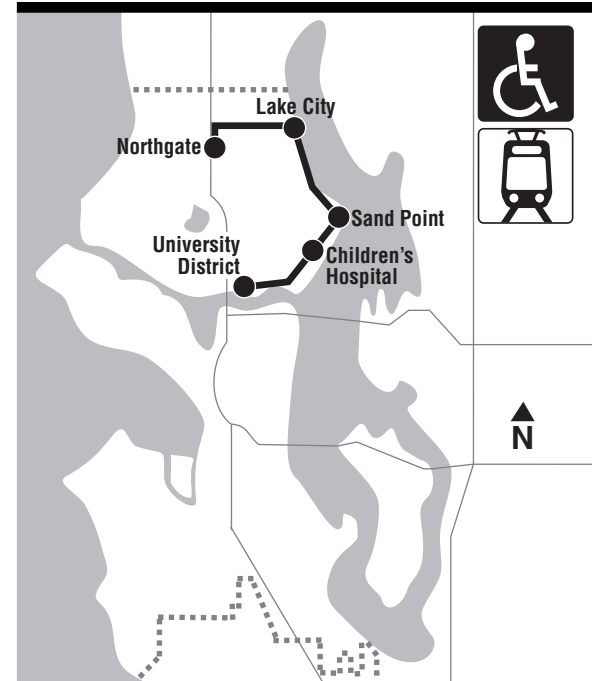

AM – Lighter Type PM – Darker Type

Interpreter
206-553-3000

Intérpretes
Переводчик
Перекладач
Turjubaan
Thông Dịch Viên

This route has improved service thanks to Seattle voters.

75

Northgate, Lake City, Sand Point, Children's Hospital, University District

March 23 thru September 20, 2019
Del 23 de marzo al 20 de septiembre de 2019

King County
METRO