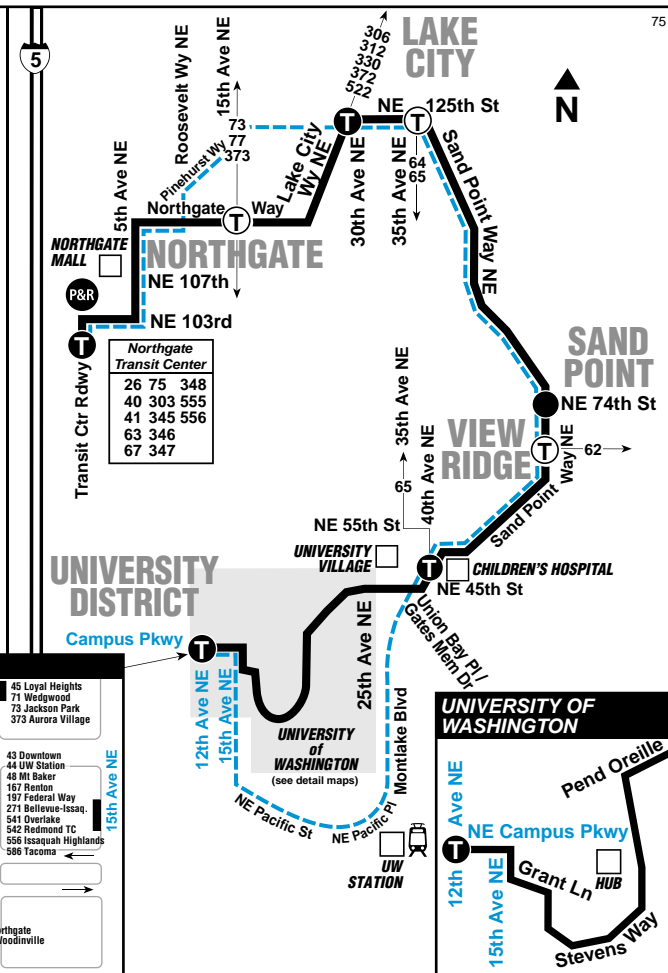

## Northgate, Lake City, Sand Point, Children's Hospital, University District

March 23 thru September 20, 2019  
Del 23 de marzo al 20 de septiembre de 2019

King County  
**METRO**

**MAP LEGEND / LEYENDA DEL MAPA**

**University District Transfer Point**

45 UW Station 71 UW Station 73 UW Station 373 UW Station	45 Loyd Heights 71 Wedwood 73 Jackson Park 373 Aurora Village
Bay 4 31 Fremont/Magnolia 32 Fremont/Seattle Center 49 Capitol Hill/Downtown 70 Downtown	Bay 3 67 Northgate 167 Renton 197 Federal Way 271 Bellevue-Issaq 541 Orestake 542 Redmond TC 556 Issaquah Highlands 586 Tacoma
Bay 1 48 U-District 70 U-District	Bay 2 65 Lake City 75 Lake City, Northgate 372 Kenmore, Woodinville