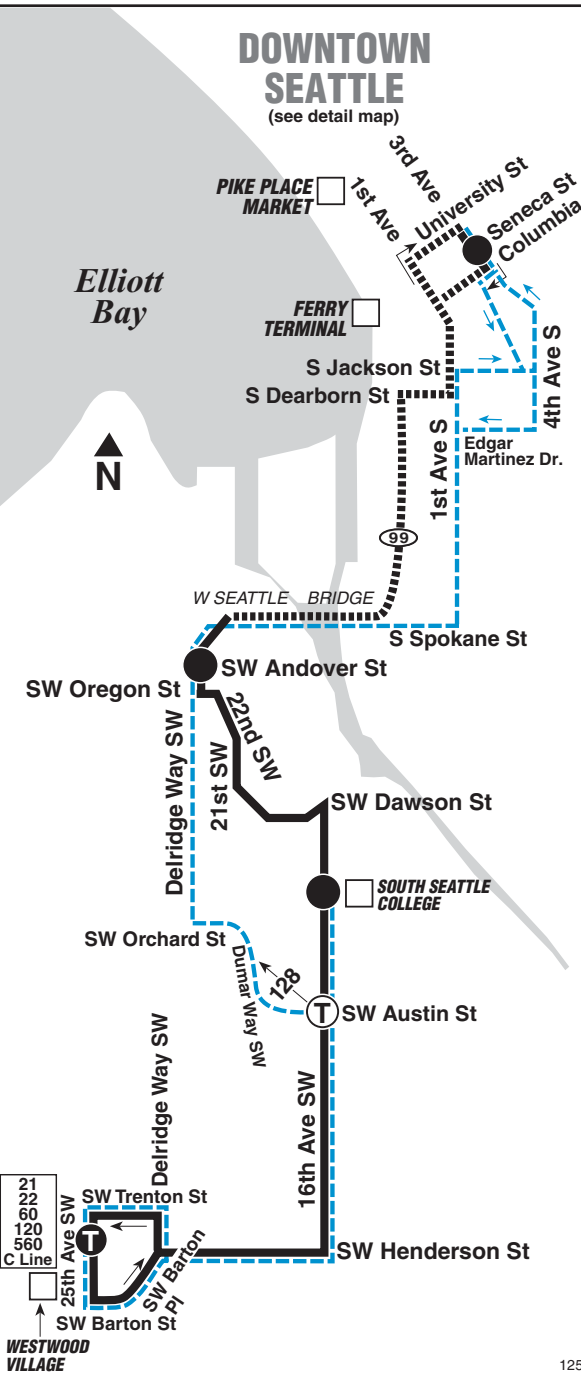

MAP LEGEND / LEYENDA DEL MAPA

- **—** Makes all regular stops. *Hace todas las paradas regulares.*
- **- - - - -** Limited or no stops. *Limitado o sin paradas.*
- **- - - - -** Snow route. *Ruta de nieve.*
- **●** TIME POINT / PUNTO DE TIEMPO: Street intersection from which departure times are shown on the schedules. *Intersección de la calle desde donde se muestran los horarios de salida.*
- **←-30 43 T** TRANSFER POINT / PUNTO DE TRANSFERENCIA: Route intersection for transferring to indicated route(s). *Intersección de ruta para la transferencia para indicar la ruta o rutas.*
- **←-30 43 T** TIME POINT & TRANSFER POINT / TIEMPO Y PUNTO DE TRANSFERENCIA
- **□** Landmark *El punto de referencia.*

Night Stop Program

For your added safety at night, you may request to exit the bus at a location along your route other than a regular bus stop. To do so, please go to the front of the bus and ask your driver at least one block before your desired stop. Safety considerations will determine if the driver can comply with your request. Night Stop service is available only from 8 pm to 5 am and is for dropping off riders only. Night Stop is not provided in downtown Seattle.

125 WEEKDAY/Entre semana

To DOWNTOWN SEATTLE →

Westwood Village	S Seattle College	West Seattle	Downtown Seattle
25th Ave SW & SW Henderson St	At On-Campus Stop	Delridge Way SW & SW Andover St	3rd Ave & Columbia St
Stop #39980	Stop #36525	Stop #21620	Stop #481
5:12	5:20	5:27	5:45
5:43	5:51	5:58	6:16
6:14	6:23	6:30	6:52
6:32	6:42	6:50	7:12
6:52	7:02	7:10	7:32
7:12	7:22	7:30	7:52
7:32	7:42	7:50	8:15
7:52	8:02	8:10	8:35
8:12	8:22	8:30	8:55
8:34	8:43	8:50	9:09
8:54	9:03	9:10	9:29
9:14	9:23	9:30	9:49
9:44	9:53	10:00	10:19
10:14	10:23	10:30	10:49
10:44	10:53	11:00	11:19
11:14	11:23	11:30	11:49
11:44	11:53	12:00	12:19
12:14	12:23	12:30	12:49
12:44	12:53	1:00	1:19
1:14	1:23	1:30	1:49
1:44	1:53	2:00	2:19
2:14	2:23	2:30	2:49
2:44	2:53	3:00	3:18
3:14	3:23	3:30	3:48
3:34	3:43	3:50	4:08
3:54	4:03	4:10	4:29
4:14	4:23	4:30	4:49
4:34	4:43	4:50	5:09
4:54	5:03	5:10	5:29
5:14	5:23	5:30	5:49
5:34	5:43	5:50	6:09
5:54	6:03	6:10	6:29
6:14	6:23	6:30	6:48
6:44	6:53	7:00	7:18
7:15	7:23	7:30	7:48
8:00	8:08	8:15	8:33
8:45	8:53	9:00	9:18
9:30	9:38	9:45	10:03
10:15	10:23	10:30	10:48

AM – Lighter Type PM – Darker Type

125 WEEKDAY/Entre semana