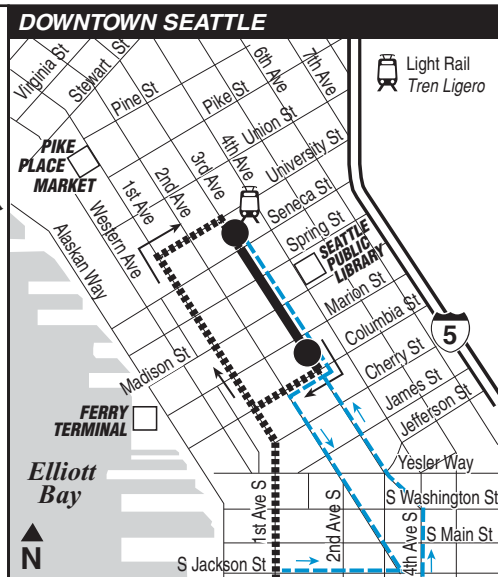

MAP LEGEND / LEYENDA DEL MAPA

- **—** Makes all regular stops. *Hace todas las paradas regulares.*
- **- - - - -** Limited or no stops. *Limitado o sin paradas.*
- **- - - - -** Snow route. *Ruta de nieve.*
- **●** TIME POINT / PUNTO DE TIEMPO: Street intersection from which departure times are shown on the schedules. *Intersección de la calle desde donde se muestran los horarios de salida.*
- **←-30 43 T** TRANSFER POINT / PUNTO DE TRANSFERENCIA: Route intersection for transferring to indicated route(s). *Intersección de ruta para la transferencia para indicar la ruta o rutas.*
- **←-30 43 T** TIME POINT & TRANSFER POINT / TIEMPO Y PUNTO DE TRANSFERENCIA
- **□** Landmark *El punto de referencia.*

Night Stop Program

For your added safety at night, you may request to exit the bus at a location along your route other than a regular bus stop. To do so, please go to the front of the bus and ask your driver at least one block before your desired stop. Safety considerations will determine if the driver can comply with your request. Night Stop service is available only from 8 pm to 5 am and is for dropping off riders only. Night Stop is not provided in downtown Seattle.

125 WEEKDAY/Entre semana

To DOWNTOWN SEATTLE →

Westwood Village	S Seattle College	West Seattle	Downtown Seattle
25th Ave SW & SW Henderson St	At On-Campus Stop	Delridge Way SW & SW Andover St	3rd Ave & Columbia St
Stop #39980	Stop #36525	Stop #21620	Stop #481
5:12	5:20	5:27	5:45
5:43	5:51	5:58	6:16
6:14	6:23	6:30	6:52
6:32	6:42	6:50	7:12
6:52	7:02	7:10	7:32
7:12	7:22	7:30	7:52
7:32	7:42	7:50	8:15
7:52	8:02	8:10	8:35
8:12	8:22	8:30	8:55
8:34	8:43	8:50	9:09
8:54	9:03	9:10	9:29
9:14	9:23	9:30	9:49
9:44	9:53	10:00	10:19
10:14	10:23	10:30	10:49
10:44	10:53	11:00	11:19
11:14	11:23	11:30	11:49
11:44	11:53	12:00	12:19
12:14	12:23	12:30	12:49
12:44	12:53	1:00	1:19
1:14	1:23	1:30	1:49
1:44	1:53	2:00	2:19
2:14	2:23	2:30	2:49
2:44	2:53	3:00	3:18
3:14	3:23	3:30	3:48
3:34	3:43	3:50	4:08
3:54	4:03	4:10	4:29
4:14	4:23	4:30	4:49
4:34	4:43	4:50	5:09
4:54	5:03	5:10	5:29
5:14	5:23	5:30	5:49
5:34	5:43	5:50	6:09
5:54	6:03	6:10	6:29
6:14	6:23	6:30	6:48
6:44	6:53	7:00	7:18
7:15	7:23	7:30	7:48
8:00	8:08	8:15	8:33
8:45	8:53	9:00	9:18
9:30	9:38	9:45	10:03
10:15	10:23	10:30	10:48

AM – Lighter Type PM – Darker Type

125 WEEKDAY/Entre semana