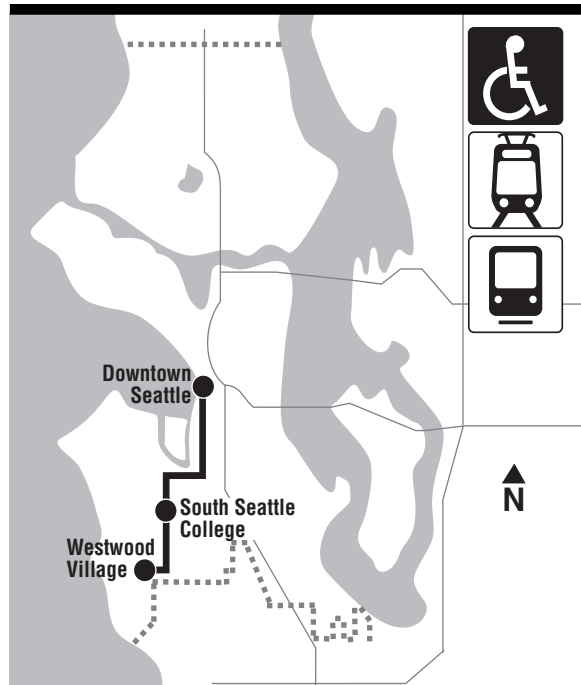

125

Westwood Village, West Seattle, South Seattle College, Downtown Seattle

March 23 thru September 20, 2019
Del 23 de marzo al 20 de septiembre de 2019

125 SUNDAY/Domingo

To WESTWOOD VILLAGE →

Downtown Seattle	West Seattle	South Seattle College	Westwood Village
3rd Ave & Seneca St	Delridge Way SW & SW Andover St	16th Ave SW at SSC Entrance	25th Ave SW & SW Trenton St
Stop #468	Stop #21990	Stop #36145	Stop #39976
7:00	7:16	7:23	7:32
7:30	7:46	7:53	8:02
8:00	8:16	8:23	8:32
8:30	8:46	8:53	9:02
9:00	9:16	9:23	9:32
9:30	9:46	9:53	10:02
10:00	10:16	10:23	10:32
10:30	10:46	10:53	11:02
11:00	11:16	11:23	11:32
11:30	11:46	11:53	12:02
12:00	12:17	12:24	12:33
12:31	12:48	12:55	1:04
1:02	1:19	1:26	1:35
1:32	1:49	1:56	2:05
2:02	2:19	2:26	2:35
2:32	2:49	2:56	3:05
3:02	3:19	3:26	3:35
3:32	3:49	3:56	4:05
4:02	4:19	4:26	4:35
4:32	4:49	4:56	5:05
5:02	5:19	5:26	5:35
5:32	5:49	5:56	6:05
6:02	6:18	6:25	6:34
6:31	6:47	6:54	7:03
7:00	7:16	7:23	7:32

AM – Lighter Type PM – Darker Type

125 SUNDAY/Domingo

To DOWNTOWN SEATTLE →

Westwood Village	South Seattle College	West Seattle	Downtown Seattle
25th Ave SW & SW Henderson St	16th Ave SW at SSC Entrance	Delridge Way SW & SW Andover St	3rd Ave & Columbia St
Stop #39980	Stop #36155	Stop #21620	Stop #185
6:31	6:39	6:45	7:02
7:01	7:09	7:15	7:32
7:31	7:39	7:45	8:02
8:01	8:09	8:15	8:32
8:31	8:39	8:45	9:02
9:01	9:09	9:15	9:32
9:31	9:39	9:45	10:02
10:01	10:09	10:15	10:32
10:31	10:39	10:45	11:02
11:01	11:09	11:15	11:32
11:31	11:39	11:45	12:02
12:01	12:09	12:15	12:33
12:31	12:40	12:46	1:04
1:01	1:10	1:16	1:34
1:31	1:40	1:46	2:04
2:01	2:10	2:16	2:34
2:31	2:40	2:46	3:04
3:01	3:10	3:16	3:34
3:31	3:40	3:46	4:04
4:01	4:10	4:16	4:34
4:31	4:40	4:46	5:04
5:01	5:10	5:16	5:34
5:31	5:40	5:46	6:04
6:01	6:10	6:16	6:33
6:31	6:39	6:45	7:02

AM – Lighter Type PM – Darker Type

125 SATURDAY/Sábado

To WESTWOOD VILLAGE →

Downtown Seattle	West Seattle	South Seattle College	Westwood Village
3rd Ave & Seneca St	Delridge Way SW & SW Andover St	16th Ave SW at SSC Entrance	25th Ave SW & SW Trenton St
Stop #468	Stop #21990	Stop #36145	Stop #39976
7:00	7:15	7:22	7:31
7:30	7:45	7:52	8:01
8:00	8:15	8:22	8:31
8:30	8:45	8:52	9:01
9:00	9:15	9:22	9:31
9:30	9:45	9:52	10:01
10:00	10:15	10:22	10:31
10:30	10:45	10:52	11:01
11:00	11:15	11:22	11:31
11:30	11:45	11:52	12:01
12:01	12:17	12:24	12:33
12:31	12:47	12:54	1:03
1:02	1:18	1:25	1:34
1:32	1:48	1:55	2:04
2:02	2:18	2:25	2:34
2:32	2:48	2:55	3:04
3:02	3:18	3:25	3:34
3:32	3:48	3:55	4:04
4:02	4:18	4:25	4:34
4:32	4:48	4:55	5:04
5:02	5:18	5:25	5:34
5:32	5:48	5:55	6:04
6:02	6:17	6:24	6:33
6:31	6:46	6:53	7:02
7:00	7:15	7:22	7:31

AM – Lighter Type PM – Darker Type

125 SATURDAY/Sábado

To DOWNTOWN SEATTLE →