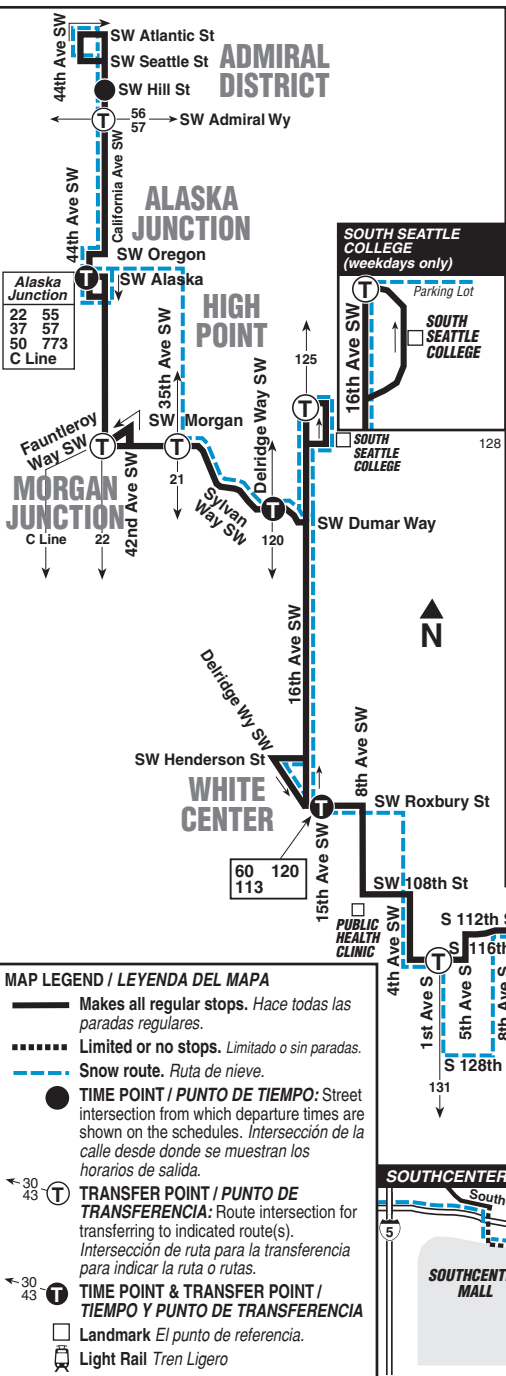

Metro Customer Services

Customer Service (general information, trip planning, comments and lost & found)
Seattle metro calling area 206-553-3000
Toll Free 1-800-542-7876
Hearing impaired ..... WA Relay: 711
Metro website / Trip Planner

..... www.kingcounty.gov/metro
Next Bus? Text your stop # to 62550
Carpool/Vanpool 206-625-4500
Hearing Impaired ..... WA Relay: 1-800-833-6388
Community Transit..... 1-800-562-1375
Pierce Transit..... 1-800-562-8109

Night Stop Program

For your added safety at night, you may request to exit the bus at a location along your route other than a regular bus stop. To do so, please go to the front of the bus and ask your driver at least one block before your desired stop. Safety considerations will determine if the driver can comply with your request. Night Stop service is available only from 8 pm to 5 am and is for dropping off riders only. Night Stop is not provided in downtown Seattle.

Link Light Rail

Transfers to/from Link can be made at the Tukwila International Blvd Station at S 154th St and Tukwila International Blvd.

128 WEEKDAY/Entre semana

To SOUTHCENTER →