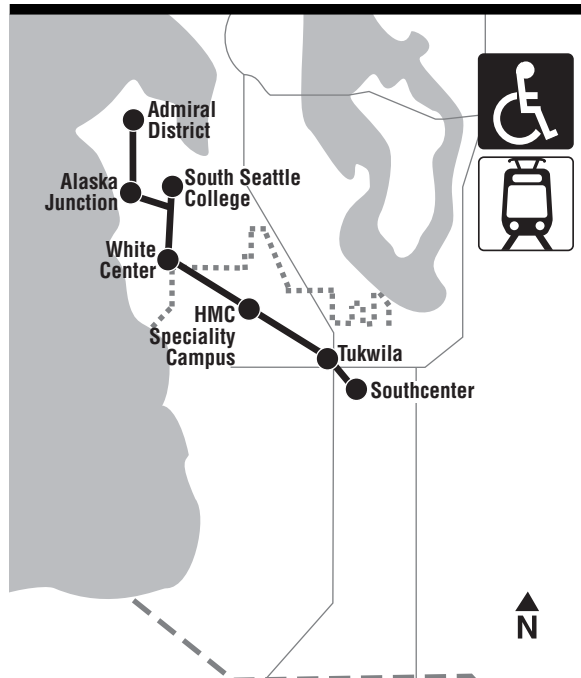

To ADMIRAL DISTRICT →

Southcenter	Tukwila Int'l Blvd Station	White Center	Alaska Junction Bay 4	Admiral District
Andover PK W & Baker Blvd	Tukw Internat'l Blvd & S 154th St	15th Ave SW & SW Roxbury St	Delridge Wy SW & SW Alaska St	California Ave SW & SW Hill St
6:31	6:43	7:08	7:14	7:27
7:01	7:13	7:38	7:44	7:57
7:31	7:43	8:08	8:14	8:27
8:01	8:13	8:38	8:44	8:57
8:31	8:43	9:08	9:14	9:27
9:01	9:13	9:38	9:44	9:57
9:31	9:43	10:08	10:14	10:27
10:01	10:14	10:41	10:47	11:00
10:31	10:44	11:11	11:17	11:30
11:01	11:14	11:41	11:47	12:00
11:31	11:44	12:11	12:17	12:30
12:01	12:14	12:41	12:47	1:00
12:30	12:45	1:12	1:18	1:31
1:00	1:15	1:42	1:48	2:01
1:30	1:45	2:12	2:18	2:31
2:00	2:15	2:42	2:48	3:01
2:30	2:45	3:12	3:18	3:31
3:00	3:15	3:42	3:48	4:01
3:30	3:45	4:12	4:18	4:31
4:00	4:15	4:42	4:48	5:01
4:30	4:45	5:12	5:18	5:31
5:00	5:15	5:42	5:48	6:01
5:30	5:45	6:12	6:18	6:31
6:01	6:14	6:40	6:46	6:59
6:31	6:44	7:10	7:16	7:29
7:01	7:14	7:40	7:46	7:59
7:31	7:44	8:10	8:16	8:29
8:01	8:14	8:40	8:46	8:59
8:31	8:44	9:10	9:16	9:29
9:01	9:14	9:40	9:46	9:59
9:31	9:44	10:10	10:16	10:29
10:01	10:14	10:40	10:46	10:59
10:31	10:44	11:10	11:16	11:29
11:01	11:14	11:40	11:46	11:59
11:31	11:44	12:10	12:16	12:29
12:01	12:14	12:40	12:46	12:59

AM – Lighter Type PM – Darker Type

128

Southcenter, Tukwila, HMC Specialty Campus, White Center, South Seattle College, Alaska Junction, Admiral District

March 23 thru September 20, 2019
Del 23 de marzo al 20 de septiembre de 2019

Snow/Emergency Service Servicio de emergencia/nieve

During most snow conditions this route will operate via the snow routing shown in this timetable. In the rare event that Metro declares an emergency, this route will continue to operate as a designated Emergency Snow Network route. During such an event, it is expected to operate with the same route number and follow the same snow routing as shown in this timetable. Visit kingcounty.gov/metro/snow and sign up for Transit Alerts to stay informed during adverse conditions.

Durante la mayoría de las nevadas, esta ruta operará por el recorrido para nevadas que se muestra en este programa. En el caso poco frecuente de que Metro declare una emergencia, esta ruta seguirá operando como ruta designada de la Red de Emergencia para Nevadas. En ese caso, se espera que opere con el mismo número de ruta y que siga el mismo recorrido para casos de nieve que se muestran en este programa. Visite kingcounty.gov/metro/snow y regístrese para recibir Alertas de Transporte y manténgase informado durante las condiciones adversas.

Holiday Information/ Información sobre feriados

The Sunday schedule shown in this timetable will be operated on the following holidays. *El horario de los domingos que aparece en este programa se aplicará para el siguiente feriados:*

- Memorial Day May 27 el 27 de mayo
- Independence Day July 4 4 de julio
- Labor Day September 2 2 de septiembre

See other side for timepoint bus stop numbers.

Need more information or assistance?

- Visit Metro online at kingcounty.gov/metro
- Call Metro's Customer Information Office, 206-553-3000, Monday-Friday except for major/county holidays (May 27, July 4, and Sept. 2).
  - 6 a.m.–8 p.m. for trip planning assistance
  - 8 a.m.–5 p.m. for ORCA assistance and customer comments

RIDER ALERT

This symbol indicates a change in service. Watch for it in buses, at bus stops, and at timetable displays.

Interpreters
ԻժձԱ հնդԿԱԼՍԿ
Переводчик
Перекладач
Turjubaan
Thông Dịch Viên