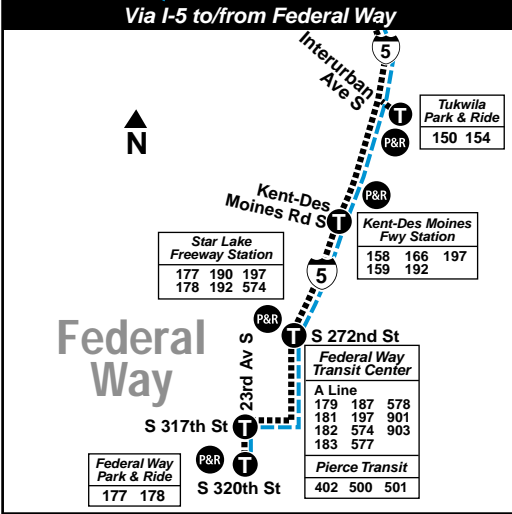

March 23 thru September 20, 2019
Del 23 de marzo al 20 de septiembre de 2019

King County
METRO

- MAP LEGEND / LEYENDA DEL MAPA**
- Makes all regular stops. *Hace todas las paradas regulares.*
 - - - - - Snow route. *Ruta de nieve.*
 - **TIME POINT / PUNTO DE TIEMPO:** Street intersection from which departure times are shown on the schedules. *Intersección de la calle desde donde se muestran los horarios de salida.*
 - Ⓜ **TIME POINT & TRANSFER POINT / TIEMPO Y PUNTO DE TRANSFERENCIA**
 - Ⓟ **PARK & RIDE:** Free parking area. *Zona de estacionamiento gratis.*
 - 🚊 **Streetcar / Tranvia**

Express Service Information

To First Hill: Stops at Federal Way Park & Ride; on 23rd Ave S at S 319th Pl; Federal Way Transit Center; on S 317th St at 26th Ave S; Star Lake Freeway Station (I-5 at S 272nd St); at I-5 & Kent-Des Moines Freeway Station; southbound on Interurban Ave S at 48th Ave S; northbound on Interurban Ave S at 52nd Ave S; on Seneca St at 8th Ave; on 9th Ave at Spring St, Marion St, Cherry St and Jefferson St; and on E Jefferson St at Broadway, 12th Ave, 14th Ave and 17th Ave.

To Federal Way: Stops on E Jefferson St at 17th Ave and 12th Ave; on Jefferson St at Broadway and 9th Ave; on 9th Ave at Spring St; on Boren Ave at Seneca St, Madison St and Columbia St; northbound on Interurban Ave S at 52nd Ave S and 48th Ave S; at I-5 & Kent-Des Moines Freeway Station; at Star Lake Freeway Station (I-5 & S 272nd); on S 317th St at 26th Ave S; at Federal Way Transit Center; on 23rd Ave S at S 320th St and Federal Way Park & Ride.