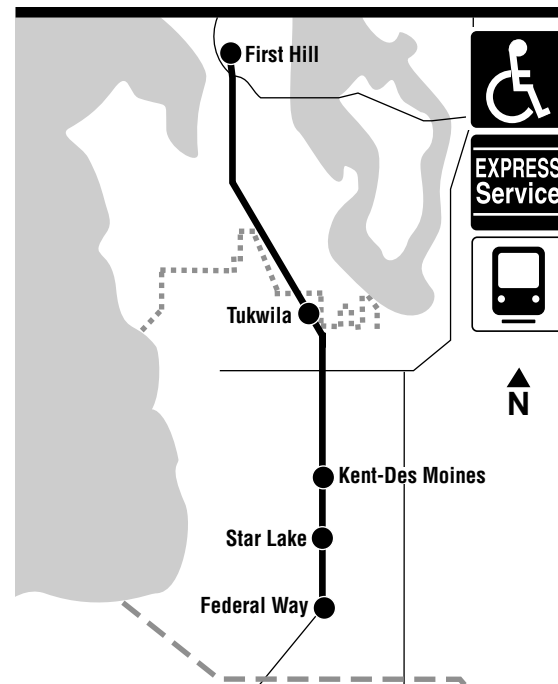

Pague su pasaje al abordar el autobús. Pague en efectivo (cantidad exacta; los conductores no tienen cambio), con tarjeta regional ORCA o muestre su boleto. Muestre su Transit GO Ticket activado (boleto electrónico) o su boleto transferible al conductor. Las transferencias son válidas sólo en Metro. Para mayor información, vea "Cómo pagar" en la página web de Metro.

What To Pay

Adults (19 and older)	$2.75
Youth (6-18 yrs)	$1.50
ORCA LIFT Fare*	$1.50
RRFP cardholders (registered seniors, Medicare, disabled)	$1.00
Children (thru age 5)	Four may ride free with person paying adult fare

*Income Qualified

Cuánto pagar

Adultos (19 años y mayor)	$2.75
Jóvenes (6-18 años)	$1.50
Tarifa ORCA LIFT*	$1.50
Titulares de tarjetas RRFP (personas mayores registradas, Medicare, discapacitados)	$1.00
Niños (hasta los 5 años)	Pueden viajar hasta cuatro con una persona que pague la tarifa de adulto.

*Ingresos que reúnan los requisitos

Interpreter
206-553-3000

Intérpretes
Переводчик
Перекладач
Turjubaan
Thông Dịch Viên

ᲞᲗᲗ ᲗᲗᲗᲗᲗᲗ
ᲞᲗᲗᲗᲗᲗᲗᲗᲗ
翻譯員
통역사

193

Federal Way, Star Lake, Kent-Des Moines Freeway Station, Tukwila P&R, First Hill

March 23 thru September 20, 2019
Del 23 de marzo al 20 de septiembre de 2019

King County
METRO