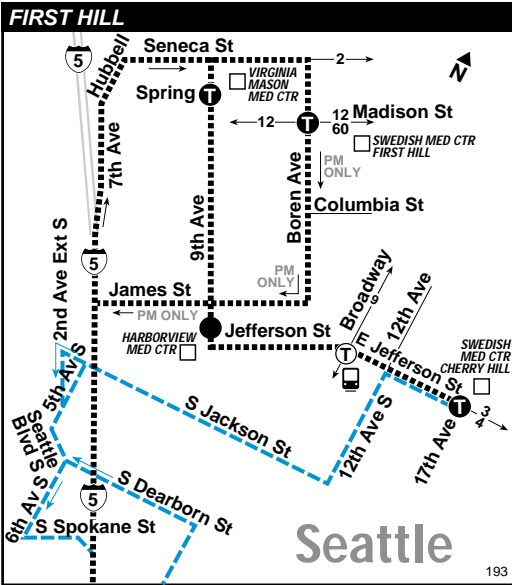

March 23 thru September 20, 2019
Del 23 de marzo al 20 de septiembre de 2019

King County
METRO

- MAP LEGEND / LEYENDA DEL MAPA**
- Makes all regular stops. *Hace todas las paradas regulares.*
 - - - - - Snow route. *Ruta de nieve.*
 - **TIME POINT / PUNTO DE TIEMPO:** Street intersection from which departure times are shown on the schedules. *Intersección de la calle desde donde se muestran los horarios de salida.*
 - Ⓜ **TIME POINT & TRANSFER POINT / TIEMPO Y PUNTO DE TRANSFERENCIA**
 - Ⓟ **PARK & RIDE:** Free parking area. *Zona de estacionamiento gratis.*
 - 🚊 **Streetcar / Tranvia**

Express Service Information

To First Hill: Stops at Federal Way Park & Ride; on 23rd Ave S at S 319th Pl; Federal Way Transit Center; on S 317th St at 26th Ave S; Star Lake Freeway Station (I-5 at S 272nd St); at I-5 & Kent-Des Moines Freeway Station; southbound on Interurban Ave S at 48th Ave S; northbound on Interurban Ave S at 52nd Ave S; on Seneca St at 8th Ave; on 9th Ave at Spring St, Marion St, Cherry St and Jefferson St; and on E Jefferson St at Broadway, 12th Ave, 14th Ave and 17th Ave.

To Federal Way: Stops on E Jefferson St at 17th Ave and 12th Ave; on Jefferson St at Broadway and 9th Ave; on 9th Ave at Spring St; on Boren Ave at Seneca St, Madison St and Columbia St; northbound on Interurban Ave S at 52nd Ave S and 48th Ave S; at I-5 & Kent-Des Moines Freeway Station; at Star Lake Freeway Station (I-5 & S 272nd); on S 317th St at 26th Ave S; at Federal Way Transit Center; on 23rd Ave S at S 320th St and Federal Way Park & Ride.