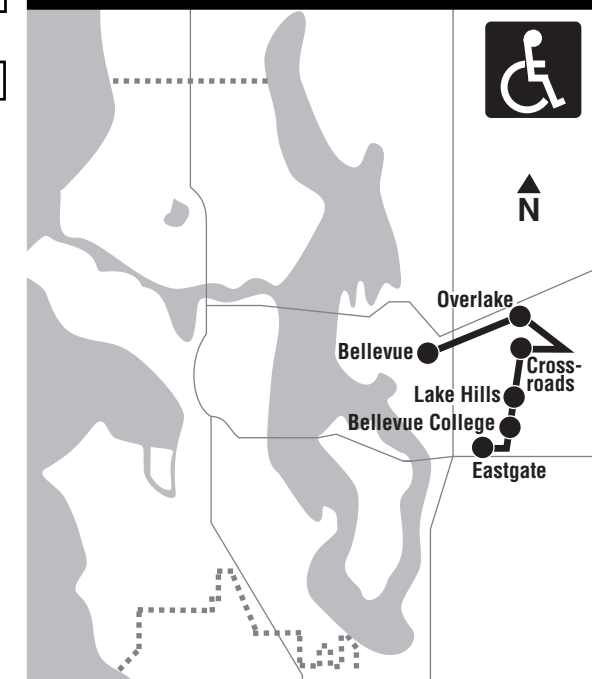

Trip Planner includes Metro Transit, Pierce Transit, Community Transit, Everett Transit, ST Express buses, Link light rail, Sounder commuter rail, King County Water Taxi, Washington State Ferries, the Seattle Center Monorail, and Seattle Streetcar.

*Ingresos que reúnan los requisitos

226

Bellevue, Overlake, Crossroads, Lake Hills, Bellevue College, Eastgate

March 23 thru September 20, 2019
Del 23 de marzo al 20 de septiembre de 2019

King County
METRO

226 WEEKDAY/Entre semana

To CROSSROADS, BELLEVUE →

Eastgate Park & Ride Bay 1	Bellevue College	Crossroads	Overlake	Bellevue Transit Ctr Bay 1
SE Eastgate Way & 140th Ave SE	Kelsey Creek Rd & Tye River Rd	156th Ave NE & NE 8th St	156th Ave NE & NE 24th St	NE 10th St & 166th Ave NE
Stop #67014	Stop #72984	Stop #68740	Stop #68390	Stop #69028
5:12	—	5:22	5:30	5:40
5:42	—	5:52	6:00	6:10
6:05	6:10	6:19	6:28	6:38
6:31	6:36	6:45	6:54	7:06
6:57	7:03	7:13	7:24	7:37
7:23	7:29	7:39	7:51	8:05
7:54	8:00	8:12	8:25	8:40
8:24	8:30	8:42	8:55	9:10
8:51	8:57	9:09	9:21	9:35
9:20	9:26	9:37	9:48	10:01
9:52	9:58	10:08	10:18	10:30
10:25	10:31	10:40	10:50	11:02
10:56	11:02	11:11	11:21	11:33
11:26	11:32	11:42	11:52	12:04
11:57	12:03	12:13	12:23	12:35
12:30	12:36	12:46	12:56	1:08
12:59	1:05	1:16	1:26	1:39
1:28	1:34	1:45	1:55	2:09
1:56	2:02	2:14	2:26	2:40
2:28	2:34	2:46	2:58	3:12
3:00	3:06	3:18	3:30	3:44
3:24	3:30	3:43	3:55	4:09
3:51	3:57	4:10	4:22	4:37
4:16	4:24	4:38	4:51	5:06
4:49	4:57	5:11	5:23	5:38
5:17	5:25	5:39	5:51	6:06
5:49	5:57	6:11	6:23	6:37
6:34	6:40	6:51	7:03	7:13
7:03	7:09	7:18	7:28	7:38
7:52	7:57	8:05	8:14	8:24
8:52	8:57	9:05	9:14	9:24
9:52	9:57	10:05	10:14	10:24
10:50	10:55	11:03	11:12	11:22