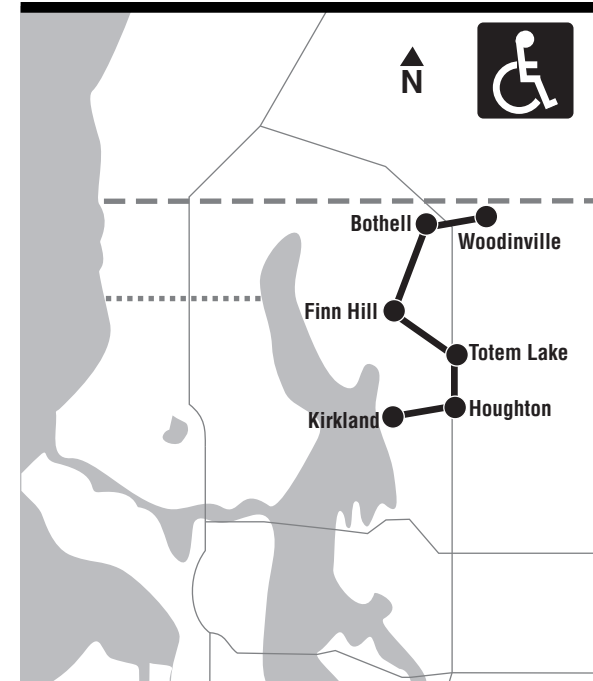

AM – Lighter Type PM – Darker Type

Intérpretes የቃል አስተርጓሚ
Переводчик ഫിटरപവരൈട
Перекладач 翻譯員
Turjubaan 통역사
Thông Dịch Viên

What To Pay

Adults (19 and older)	$2.75
Youth (6-18 yrs)	$1.50
ORCA LIFT Fare*	$1.50
RRFP cardholders (registered seniors, Medicare, disabled)	$1.00
Children (thru age 5)	Four may ride free with person paying adult fare

*Income Qualified

Timetable Symbols

G - Serves stop at upper campus loop 1-3 minutes later.
J - Serves stop at upper campus loop one minute earlier.

Special Service Information

For continuing service to Bellevue (routes 234 and 235), downtown Seattle (Route 255) or the University District (Route 540), transfer at the Kirkland Transit Center. For departure times, please refer to schedule information at the Kirkland Transit Center or pick up a Route 255 schedule. For Sound Transit Route 540 information to the University District, pick up Sound Transit's *Route Maps & Schedules* guide. Service and schedule information is also available by calling Metro at 206-553-3000.

238

Woodinville, Bothell, Finn Hill, Totem Lake, Houghton, Kirkland

March 23 thru September 20, 2019
Del 23 de marzo al 20 de septiembre de 2019

King County METRO