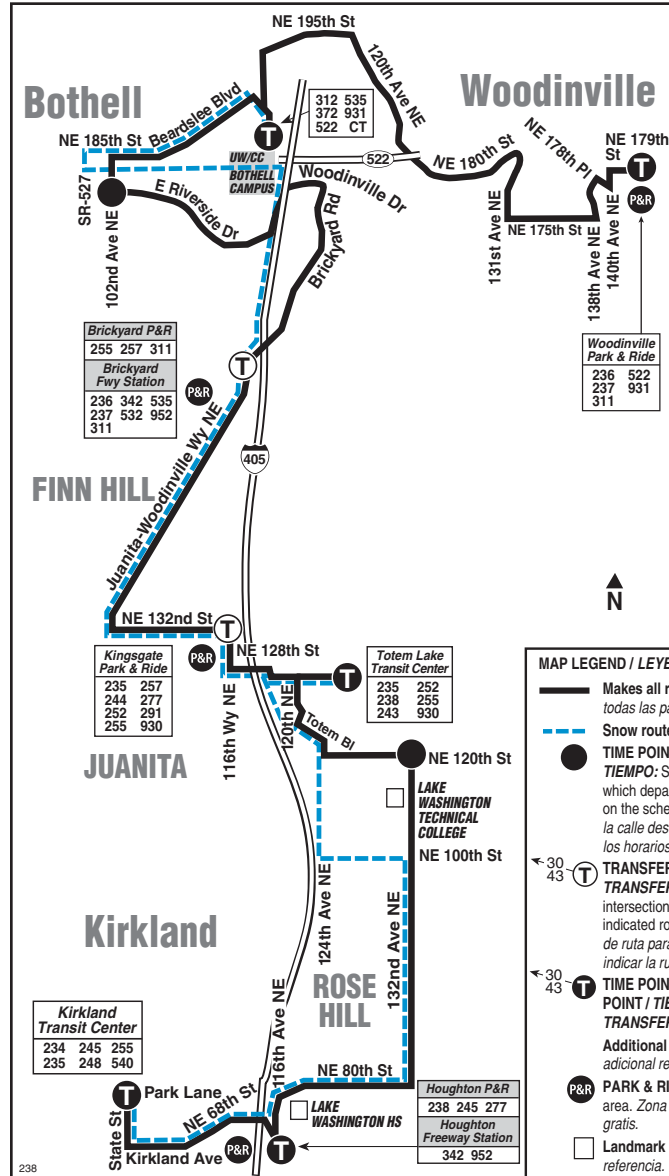

Accessible Formats

People with disabilities who need this information in accessible formats may call 206-477-6066 (voice) or WA Relay: 711.

238 WEEKDAY/Entre semana

To TOTEM LAKE, KIRKLAND →

Woodinville P&R	UW/CC Campus	Bothell	Totem Lake Transit Ctr Bay 2	Houghton P&R Bay 2	Kirkland Transit Ctr Bay 1	To	
140th Ave NE & NE 179th St	Campus Wy NE across from Bookstore	E Riverside Dr & 102nd Ave NE	NE 128th St & 120th Ave NE	NE 120th St & 132nd Ave NE	116th Ave NE & NE 70th Pl	3rd St & Park Lane	
Stop #75995	Stop #76305	Stop #76021	Stop #74232	Stop #80509	Stop #72314	Stop #73812	Route
5:12	5:23	5:26	5:43	5:49	5:59	6:07	236
5:36	5:47	5:50	6:07	6:15	6:28	6:37	236
6:00	6:12	6:16	6:35	6:43	6:56	7:07	236
6:29	6:41	6:45	7:05	7:13	7:26	7:37	236
6:50	7:02	7:06	7:28	7:37	7:51	8:02	236
7:21	7:33	7:37	7:59	8:07	8:21	8:32	236
7:51	8:03	8:07	8:29	8:37	8:51	9:02	236
8:21	8:33	8:37	8:59	9:07	9:21	9:32	236
8:52	9:04	9:08	9:30	9:38	9:51	10:02	236
9:27	9:38	9:42	10:04	10:11	10:23	10:34	236
10:00	10:11	10:15	10:36	10:43	10:54	11:04	236
10:32	10:43	10:47	11:07	11:14	11:24	11:34	236
11:01	11:13	11:17	11:37	11:44	11:54	12:04	236
11:28	11:40	11:44	12:04	12:11	12:23	12:34	236
11:56	12:08	12:12	12:34	12:41	12:53	1:04	236
12:21	12:33	12:37	12:59	1:06	1:19	1:32	236
12:47	12:59	1:03	1:25	1:32	1:46	2:00	236
1:15	1:29	1:33	1:55	2:02	2:16	2:30	236
1:45	1:59	2:03	2:25	2:32	2:46	3:00	236
2:19	2:33	2:37	2:59	3:06	3:20	3:34	236
2:50	3:04	3:08	3:30	3:37	3:51	4:05	236
3:25	3:39	3:43	4:05	4:12	4:27	4:42	236
3:55	4:09	4:13	4:35	4:42	4:57	5:12	236
4:23	4:39	4:43	5:05	5:12	5:27	5:42	236
4:53	5:09	5:13	5:35	5:42	5:57	6:12	236
5:27	5:43	5:47	6:09	6:16	6:30	6:43	236
6:03	6:16	6:20	6:42	6:48	7:01	7:14	236
6:39	6:51	6:54	7:15	7:21	7:34	7:44	236

238 WEEKDAY/Entre semana

To BOTHELL, WOODINVILLE →

Kirkland Transit Ctr Bay 4	Houghton P&R Bay 1	Totem Lake Transit Ctr Bay 1	Bothell	UW/CC Campus	Woodinville P&R
3rd St & Park Lane	116th Ave NE & NE 70th Pl	NE 120th St & 132nd Ave NE	NE 128th St & 102nd Ave NE	102nd Ave NE at Bookstore	140th Ave NE & NE 179th St
Stop #73818	Stop #70684	Stop #80515	Stop #74234	Stop #76023	Stop #75992
6:10	6:16	6:24	6:31	6:48	6:54
6:41	6:47	6:55	7:02	7:20	7:27
7:10	7:16	7:27	7:35	7:53	8:00
7:33	7:41	7:52	8:00	8:18	8:25
8:10	8:16	8:27	8:35	8:53	9:00
8:40	8:46	8:56	9:03	9:20	9:26
9:10	9:16	9:26	9:33	9:48	9:54
9:40	9:46	9:56	10:03	10:18	10:24
10:11	10:17	10:27	10:34	10:49	10:55
10:40	10:46	10:56	11:03	11:18	11:24
11:10	11:16	11:26	11:33	11:48	11:55
11:40	11:46	11:56	12:04	12:22	12:30
12:10	12:16	12:26	12:34	12:52	1:00
12:40	12:46	12:56	1:04	1:22	1:30
1:12	1:18	1:28	1:36	1:54	2:02
1:42	1:48	1:58	2:06	2:24	2:32
2:12	2:18	2:28	2:36	2:54	3:02
2:42	2:48	2:59	3:09	3:30	3:38
3:12	3:18	3:29	3:39	4:00	4:08
3:54	4:00	4:11	4:21	4:43	4:51
4:25	4:31	4:42	4:53	5:15	5:23
4:55	5:01	5:12	5:23	5:45	5:52
5:25	5:31	5:42	5:53	6:12	6:19
5:55	6:01	6:10	6:17	6:36	6:43
6:25	6:31	6:40	6:47	7:06	7:13
6:55	7:01	7:10	7:17	7:35	7:41

AM – Lighter Type PM – Darker Type

MAP LEGEND / LEYENDA DEL MAPA