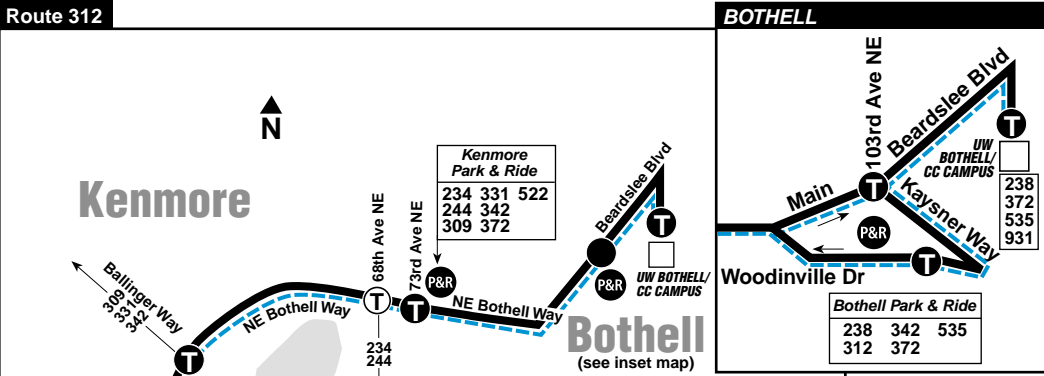

AM - Lighter Type PM - Darker Type

Route 312

MAP LEGEND / LEYENDA DEL MAPA

- Makes all regular stops. Hace todas las paradas regulares.
- Limited or no stops. Limitado o sin paradas.
- Snow route. Ruta de nieve.
- TIME POINT / PUNTO DE TIEMPO: Street intersection from which departure times are shown on the schedules. Intersección de la calle desde donde se muestran los horarios de salida.
- TRANSFER POINT / PUNTO DE TRANSFERENCIA: Route intersection for transferring to indicated route(s). Intersección de ruta para la transferencia para indicar la ruta o rutas.
- PARK & RIDE: Free parking area. Zona de estacionamiento gratis.
- Landmark El punto de referencia.
- Downtown bus stops. Paradas de autobuses del centro.

TIME POINT / TRANSFER POINT / TIEMPO Y PUNTO DE TRANSFERENCIA

Kenmore Park & Ride
234 331 522
244 342
309 372

Bothell Park & Ride
238 372
535 931

DOWNTOWN SEATTLE
(see inset map)

Night Stop Program

For your added safety at night, you may request to exit the bus at a location along your route other than a regular bus stop. To do so, please go to the front of the bus and ask your driver at least one block before your desired stop. Safety considerations will determine if the driver can comply with your request. Night Stop service is available only from 8 pm to 5 am and is for dropping off riders only. Night Stop is not provided in downtown Seattle.

To Kenmore: No stops between Pike St & 6th Ave and Lake City Way NE at NE 85th St, NE 95th St and NE 110th St.

Símbolo del programa
‡ - Estimated time. Tiempo estimado.

Interpreter
206-553-3000

Intérpretes
Переводчик
Перекладач
Turjubaan
Thống Dịch Viên

የጻፉ ስነ-ጥያቄ
टिप्पणपत्र
번역
통역사

Rt 312 Holiday Information/ Ruta 312 Información sobre feriados

There is no service on Route 312 on weekends or the following holidays. No hay servicio en la ruta 312 los fines de semana ni los siguientes feriados:

Memorial Day May 27
Día de los Caídos el 27 de mayo

Independence Day July 4
Día de la independencia 4 de julio

Labor Day September 2
Día del Trabajo 2 de septiembre

Accessible Formats

People with disabilities who need this information in accessible formats may call 206-477-6066 (voice) or WA Relay: 711.

312 WEEKDAY/Entre semana

Includes partial service on Route 522

To DOWNTOWN SEATTLE →

Route	UW/CC Campus	Bothell Park & Ride	Kenmore Park & Ride	Lake Forest Park	Lake City	Downtown Seattle
Route	North Loop	Kaysner Way	73rd Ave NE	Ballinger Way	Lake City Way NE & NE 130th St	Lake City Way NE & NE 130th St
Stop #76305	Stop #76300	Stop #76372	Stop #76590	Stop #76660	Stop #76700	Stop #12115
312	4:33	4:36	4:42E	4:46E	4:52E	5:10E
522	4:56	5:00	5:05	5:09	5:13E	5:29E
312	5:14	5:17	5:23E	5:27E	5:31E	5:47E
522	5:24	5:28	5:33	5:37	5:41E	5:57E