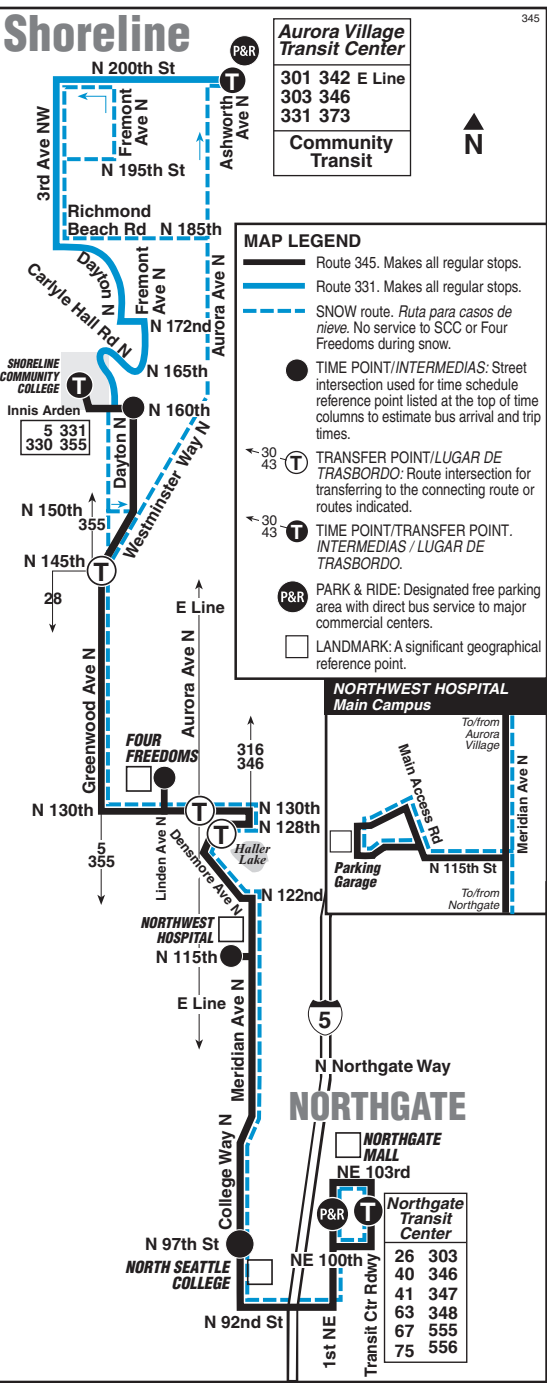

Snow/Emergency Service Servicio de emergencia/nieve

During most snow conditions this route will operate via the snow routing shown in this timetable. In the rare event that Metro declares an emergency, this route will continue to operate as a designated Emergency Snow Network route. During such an event, it is expected to operate with the same route number and follow the same snow routing as shown in this timetable. Visit kingcounty.gov/metro/snow and sign up for Transit Alerts to stay informed during adverse conditions.

Durante la mayoría de las nevadas, esta ruta operará por el recorrido para nevadas que se muestra en este programa. En el caso poco frecuente de que Metro declare una emergencia, esta ruta seguirá operando como ruta designada de la Red de Emergencia para Nevadas. En ese caso, se espera que opere con el mismo número de ruta y que siga el mismo recorrido para casos de nieve que se muestran en este programa. Visite kingcounty.gov/metro/snow y regístrese para recibir Alertas de Transporte y mantenerse informado durante las condiciones adversas.

Interpretes
Переводчик
Перекладач
Turjubaan
Thông Dịch Viên

የቃል አስተርጓሚ
टिटरपरेटर
翻譯員
통역사

206-553-3000

Timetable Symbols

D - From Aurora Village Transit Center, Route 331 continues to Ballinger Terrace, Lake Forest Park and Kenmore.

G - Continues as Route 348 to Jackson Park, North City, Richmond Beach.

Accessible Formats

People with disabilities who need this information in accessible formats may call 206-477-6066 (voice) or WA Relay: 711.

345 WEEKDAY/Entre semana