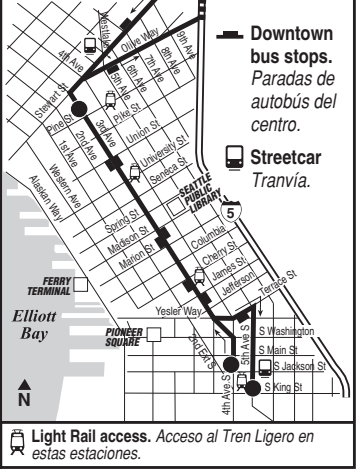

DOWNTOWN SEATTLE Route 41

Special Service Information

Route 345 from Northgate, upon reaching Shoreline Community College, becomes Route 331 to Aurora Village. If your destination is Aurora Village, simply remain on the bus. Route 331 also continues from Aurora Village to Kenmore via Lake Forest Park (please refer to Route 331 timetable). Route 331 from Aurora Village to Shoreline Community College becomes Route 345 to Northgate upon reaching the college.

Metro Customer Service
206-553-3000

Holiday Information/ Información sobre feriados

The Sunday schedule shown in this timetable will be operated on the following holidays. *El horario de los domingos que aparece en este programa se aplicará para el siguiente feriados:*

Memorial Day	May 27
Día de los Caídos	el 27 de mayo
Independence Day	July 4
Día de la independencia	4 de julio
Labor Day	September 2
Día del Trabajo	2 de septiembre

Metro Customer Services

Customer Service (general information, trip planning, comments and lost & found)
Seattle metro calling area 206-553-3000
Toll Free 1-800-542-7876
Hearing impaired ..... WA Relay: 711
Metro website / Trip Planner
..... www.kingcounty.gov/metro
Next Bus? Text your stop # to 62550
Carpool/Vanpool 206-625-4500
Hearing Impaired ..... WA Relay: 1-800-833-6388
Community Transit 1-800-562-1375
Pierce Transit 1-800-562-8109

Need more information or assistance?

- Visit Metro online at kingcounty.gov/metro
- Call Metro's Customer Information Office, 206-553-3000, Monday-Friday except for major county holidays (May 27, July 4, and Sept. 2).
  - 6 a.m.–8 p.m. for trip planning assistance
  - 8 a.m.–5 p.m. for ORCA assistance and customer comments