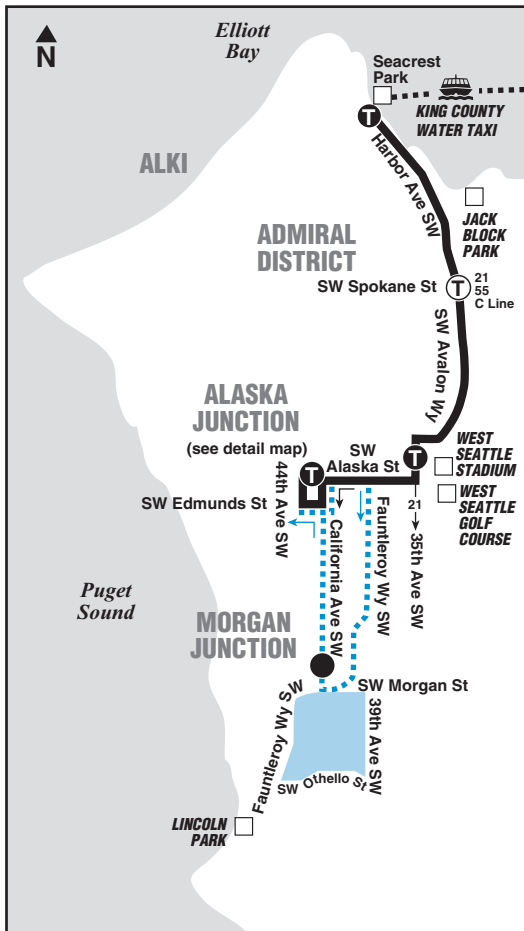

773

Alaska Junction, Morgan Junction, Seacrest Park

DART

March 28 thru October 27, 2019
 Del 28 de marzo al 27 de octubre de 2019

King County
METRO

773 WEEKDAY/Entre semana

To SEACREST PARK →

Alaska Junction Bay 2	Morgan Junction	Seacrest Park	Seacrest Park
SW Alaska St & 44th Ave SW	California Ave SW & Fauntleroy Wy SW	35th Ave SW & SW Avalon Wy	Harbor Ave SW at Seacrest Park
Stop #31811	Stop #19790	Stop #22820	Stop #6071
5:55	—	5:59	6:08
6:29	—	6:33	6:43
7:03	—	7:07	7:18
7:38	—	7:42	7:53
8:13	—	8:17	8:28
8:48	—	8:52	9:03
10:28	10:33	10:39	10:47
11:28	11:33	11:39	11:47
12:28	12:33	12:39	12:47
1:28	1:33	1:39	1:47
2:28	2:33	2:39	2:47
3:25	—	3:29	3:37
4:04	—	4:08	4:17
4:44	—	4:48	4:57
5:24	—	5:28	5:37
6:04	—	6:08	6:17
6:44	—	6:48	6:57

To ALASKA JUNCTION →

Seacrest Park	Morgan Junction	Alaska Junction Bay 2	Alaska Junction Bay 2
Harbor Ave SW at Seacrest Park	35th Ave SW & SW Avalon Wy	California Ave SW & Fauntleroy Wy SW	SW Alaska St & 44th Ave SW
Stop #6071	Stop #22830	Stop #19790	Stop #31811
6:13	6:22	—	6:26
6:48	6:57	—	7:01
7:23	7:32	—	7:36
7:58	8:07	—	8:11
8:33	8:42	—	8:46
9:08	9:16	9:22	9:29
10:50	10:58	11:04	11:11
11:50	11:58	12:04	12:11
12:50	12:58	1:04	1:11
1:50	1:58	2:04	2:11
2:50	2:58	3:04	3:11
3:40	3:50	—	3:54
4:20	4:29	—	4:33
5:00	5:09	—	5:13
5:40	5:49	—	5:53
6:20	6:29	—	6:33
7:00	7:09	—	7:13

Scheduled Service/Fixed Routing

Route 773 provides scheduled service (see schedules) between the Alaska Junction and Seacrest Park, serving all regular bus stops along the route. For more information, call Metro Rider Information at 206-553-3000.