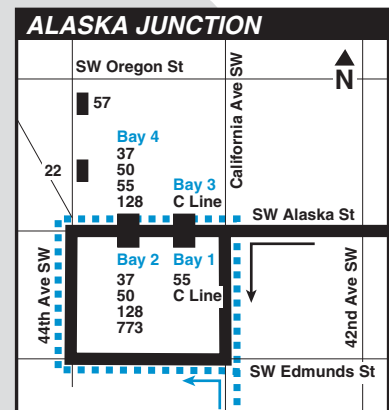

Special Fare Information

Route 773 is free. The usual bus fare will apply when using any other Metro service. A transfer is not issued unless a fare has been paid.

Accessible Formats

People with disabilities who need this information in accessible formats may call 206-477-6066 (voice) or WA Relay: 711.

Metro Customer Service 206-553-3000

Interpreter
206-553-3000

Intérpretes
Переводчик
Перекладач
Turjubaan
Thông Dịch Viên

የቃል አስተርጓሚ
ਇੰਟਰਪ੍ਰੀਟਰ
翻譯員
통역사

Route 773 Service Information

Route 773 offers you two transportation service options: 1) you can wait at any Metro bus stop along the scheduled, fixed route, or; 2) you can schedule your pick-up and drop-off with DART trip planners by making reservations at least two hours in advance.

Route 773 provides DART service in the Morgan Junction area of West Seattle (see shaded area on map) at the following times:

- Monday - Friday 9:30 a.m. – 3:00 p.m.

Reservations/Variable Routing

You can request off-route trips on Route 773 within the DART service area by calling the DART reservation office. You need to make your trip request at least two hours before you want to be picked up, and you can make your reservations for 30 days at a time, up to 30 days in advance. Reservations will be taken on a first-come, first-served bases.

Reservations can be made by calling **1-866-261-DART (3278)** (voice), or **1-800-246-1646** (TTY) during the following hours:

- Monday - Friday 5:00 a.m. - 11:00 p.m.
- Saturdays 7:30 a.m. - 9:30 p.m.
- Sundays/Holidays 9:30 a.m. - 6:30 p.m.

Leave a message at all other times.

Make reservations online at <http://www.hope-link.org/programs/dart.htm>.

A limited number of off-route deviations, only, can be made on any given trip. Route 773 can deviate from the fixed route to serve other locations within the service area, but can not necessarily provide door-to-door service due to safety and other operational considerations (narrow streets, cul-de-sacs, etc.). You may need to board/deboard at a location a block or more away from the location you requested.

Scheduled Service/Fixed Routing

Route 773 provides scheduled service (see schedules) between the Alaska Junction and Seacrest Park, serving all regular bus stops along the route. For more information, call Metro Rider Information at 206-553-3000.