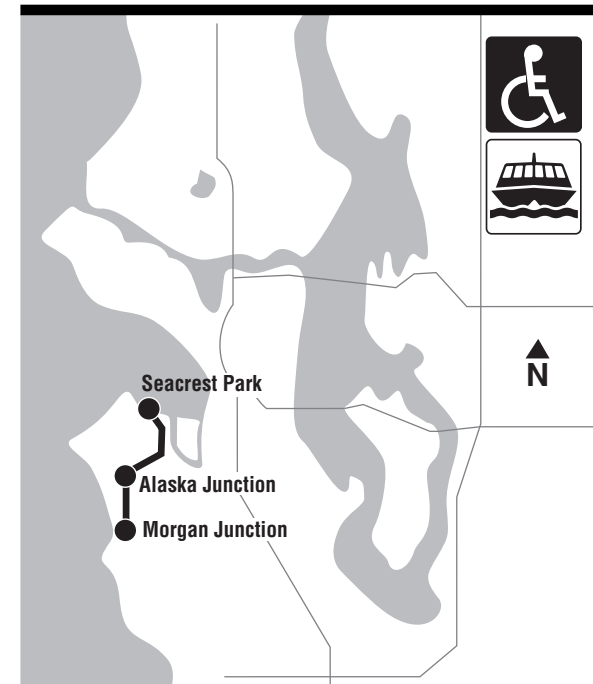

773

Alaska Junction, Morgan Junction, Seacrest Park

DART

March 28 thru October 27, 2019
 Del 28 de marzo al 27 de octubre de 2019

King County
METRO

773 WEEKDAY/Entre semana

To SEACREST PARK →

Alaska Junction Bay 2	Morgan Junction	Seacrest Park	Seacrest Park
SW Alaska St & 44th Ave SW	California Ave SW & Fauntleroy Wy SW	35th Ave SW & SW Avalon Wy	Harbor Ave SW at Seacrest Park
Stop #31811	Stop #19790	Stop #22820	Stop #6071
5:55	—	5:59	6:08
6:29	—	6:33	6:43
7:03	—	7:07	7:18
7:38	—	7:42	7:53
8:13	—	8:17	8:28
8:48	—	8:52	9:03
10:28	10:33	10:39	10:47
11:28	11:33	11:39	11:47
12:28	12:33	12:39	12:47
1:28	1:33	1:39	1:47
2:28	2:33	2:39	2:47
3:25	—	3:29	3:37
4:04	—	4:08	4:17
4:44	—	4:48	4:57
5:24	—	5:28	5:37
6:04	—	6:08	6:17
6:44	—	6:48	6:57

To ALASKA JUNCTION →

Seacrest Park	Morgan Junction	Alaska Junction Bay 2	Alaska Junction Bay 2
Harbor Ave SW at Seacrest Park	35th Ave SW & SW Avalon Wy	California Ave SW & Fauntleroy Wy SW	SW Alaska St & 44th Ave SW
Stop #6071	Stop #22830	Stop #19790	Stop #31811
6:13	6:22	—	6:26
6:48	6:57	—	7:01
7:23	7:32	—	7:36
7:58	8:07	—	8:11
8:33	8:42	—	8:46
9:08	9:16	9:22	9:29
10:50	10:58	11:04	11:11
11:50	11:58	12:04	12:11
12:50	12:58	1:04	1:11
1:50	1:58	2:04	2:11
2:50	2:58	3:04	3:11
3:40	3:50	—	3:54
4:20	4:29	—	4:33
5:00	5:09	—	5:13
5:40	5:49	—	5:53
6:20	6:29	—	6:33
7:00	7:09	—	7:13

Scheduled Service/Fixed Routing

Route 773 provides scheduled service (see schedules) between the Alaska Junction and Seacrest Park, serving all regular bus stops along the route. For more information, call Metro Rider Information at 206-553-3000.