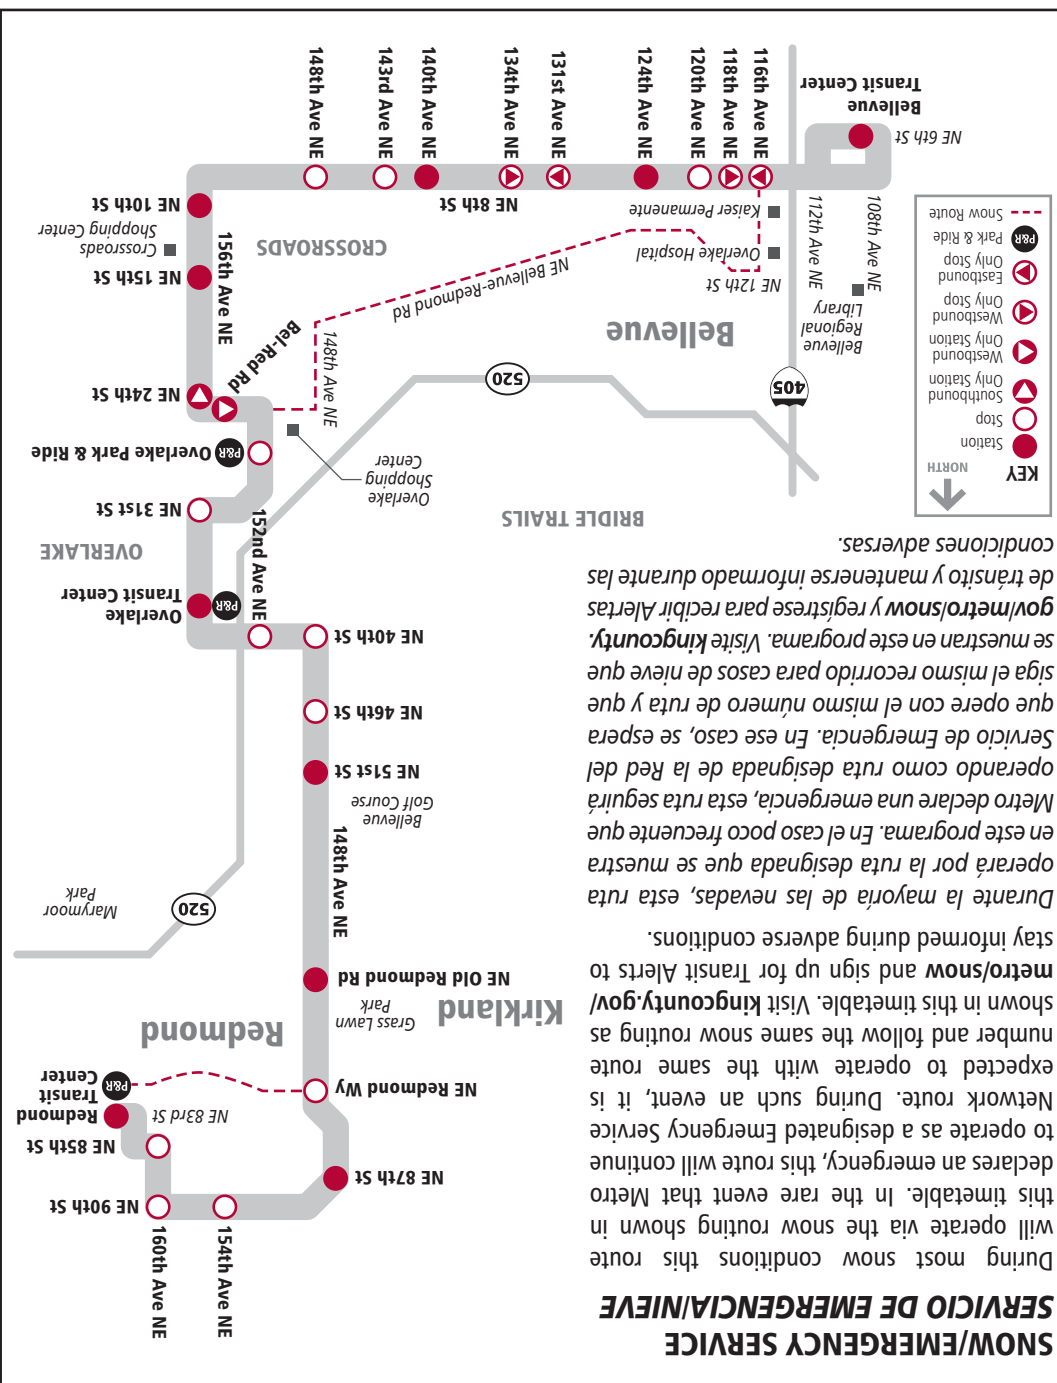

SERVICIO DE EMERGENCIA/NIÉVE
SNOW/EMERGENCY SERVICE
During most snow conditions this route will operate via the snow routing shown in this timetable. In the rare event that Metro declares an emergency, this route will continue to operate as a designated Emergency Service Network route. During such an event, it is expected to operate with the same routing as shown in this timetable. Visit kingcounty.gov/metro/snow and sign up for Transit Alerts to stay informed during adverse conditions.
Durante la mayoría de las nevadas, esta ruta operará por la ruta designada que se muestra en este programa. En el caso poco frecuente que Metro declare una emergencia, esta ruta seguirá operando como ruta designada de la Red del Servicio de Emergencia. En ese caso, se espera que opere con el mismo número de ruta y que siga el mismo recorrido para casos de nieve que se muestran en este programa. Visite kingcounty.gov/metro/snow y regístrese para recibir Alertas de tránsito y manténgase informado durante las condiciones adversas.