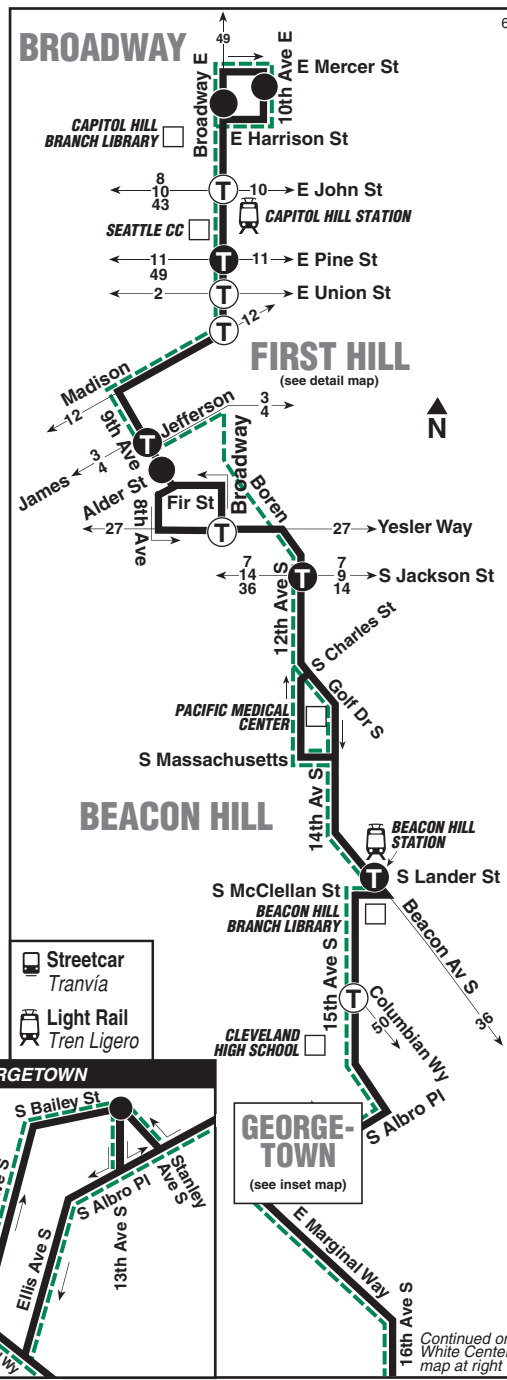

60 WEEKDAY/Entre semana

To BROADWAY →