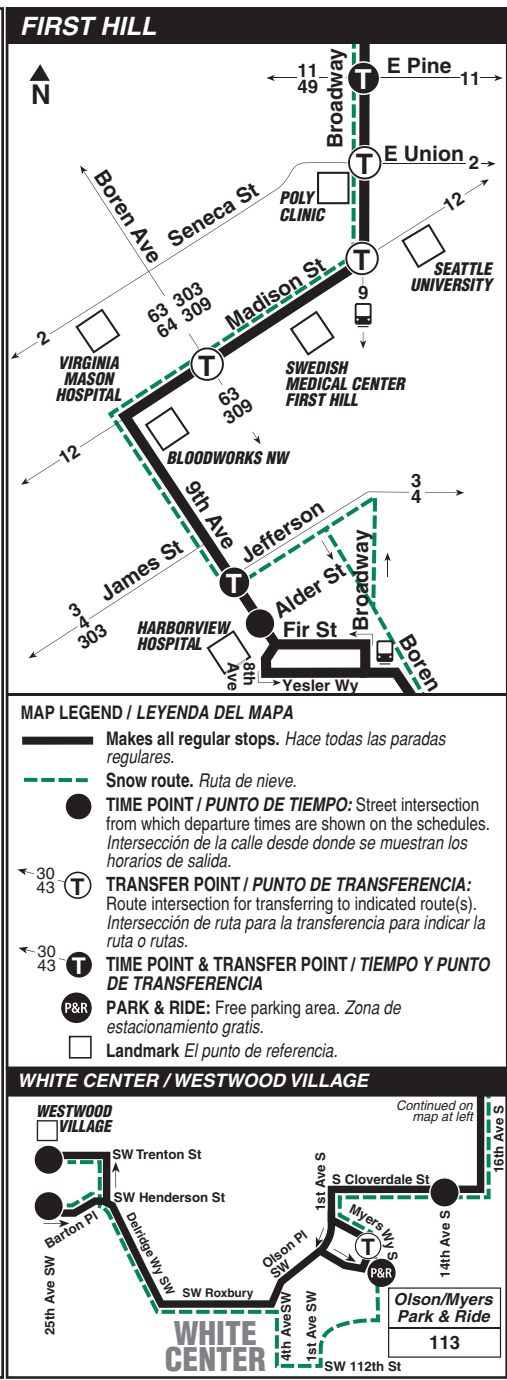

60 WEEKDAY/Entre semana

To BROADWAY →