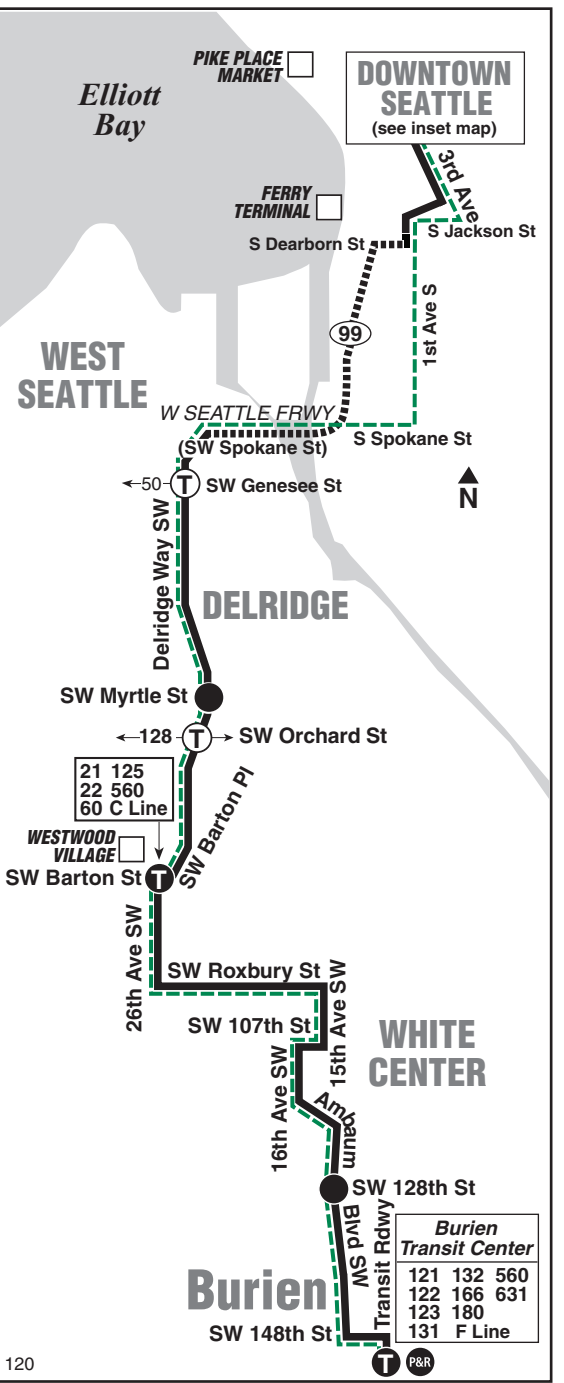

# 120 SUNDAY/domingo

To DOWNTOWN SEATTLE →

Burien Transit Ctr Bay 3	Westwood Village	Delridge	Downtown Seattle	Downtown Seattle	Westwood Village	Burien Transit Ctr Bay 5
Transit Ctr Roadway & SW 148th St	Ambaum Blvd SW & SW 128th St	26th Ave SW & SW Barton Pl	Delridge Way SW & SW Myrtle St	3rd Ave & Madison St	3rd Ave & Virginia St	3rd Ave & Virginia St
5:24	5:31	5:44	5:49	6:07	6:07	6:12
5:34	6:01	6:14	6:19	6:37	6:37	6:42
6:19	6:26	6:39	6:44	7:02	7:02	7:07
6:39	6:46	6:59	7:04	7:22	7:22	7:27
6:59	7:06	7:19	7:24	7:42	7:42	7:47
7:14	7:21	7:34	7:39	7:57	7:57	8:02
7:29	7:36	7:49	7:54	8:12	8:12	8:17
7:44	7:51	8:04	8:09	8:27	8:27	8:32
7:59	8:06	8:19	8:24	8:42	8:42	8:47
8:14	8:21	8:34	8:39	8:57	8:57	9:02
8:29	8:36	8:49	8:54	9:12	9:12	9:17
8:44	8:51	9:04	9:09	9:26	9:26	9:31
8:59	9:06	9:19	9:24	9:43	9:43	9:48
9:14	9:21	9:34	9:39	9:58	9:58	10:03
9:29	9:36	9:49	9:54	10:13	10:13	10:18
9:44	9:51	10:04	10:09	10:28	10:28	10:33
9:59	10:06	10:19	10:24	10:43	10:43	10:48
10:14	10:21	10:34	10:39	10:58	10:58	11:03
10:29	10:36	10:50	10:55	11:14	11:14	11:19
10:44	10:51	11:05	11:10	11:29	11:29	11:34
10:59	11:06	1				