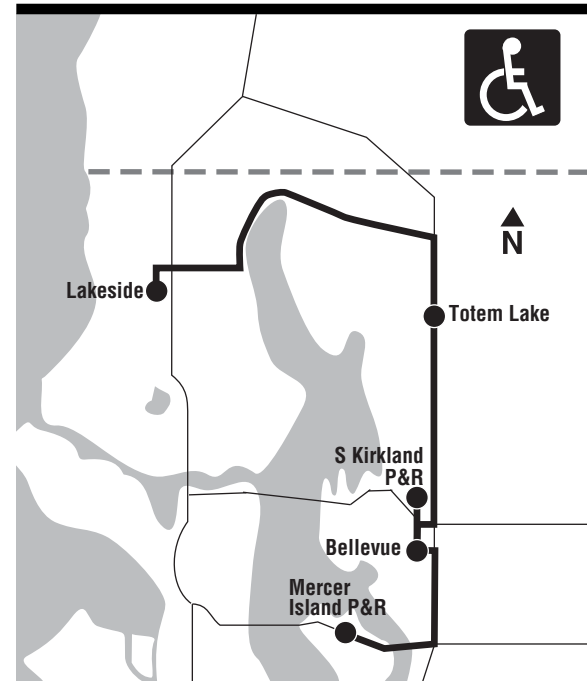

Effective September 3, 2019
Efectivo 3 de septiembre de 2019

King County
METRO

Moving forward together

981 WEEKDAY/Entre semana

To MERCER ISLAND →

Lakeside School	Totem Lake Fwy Station	South Kirkland P&R	Bellevue Transit Ctr Bay 8	Mercer Island P&R Bay 1
1st Ave NE & NE 135th St	On I-405 at NE 128th St	108th Ave NE & NE 38th Pl	NE 6th St & 108th Ave NE	N Mercer Wy & 80th Ave SE
Stop #75304	Stop #82687	Stop #74450	Stop #67655	Stop #64140
5:58	6:39‡	6:49‡	7:02‡	7:16‡