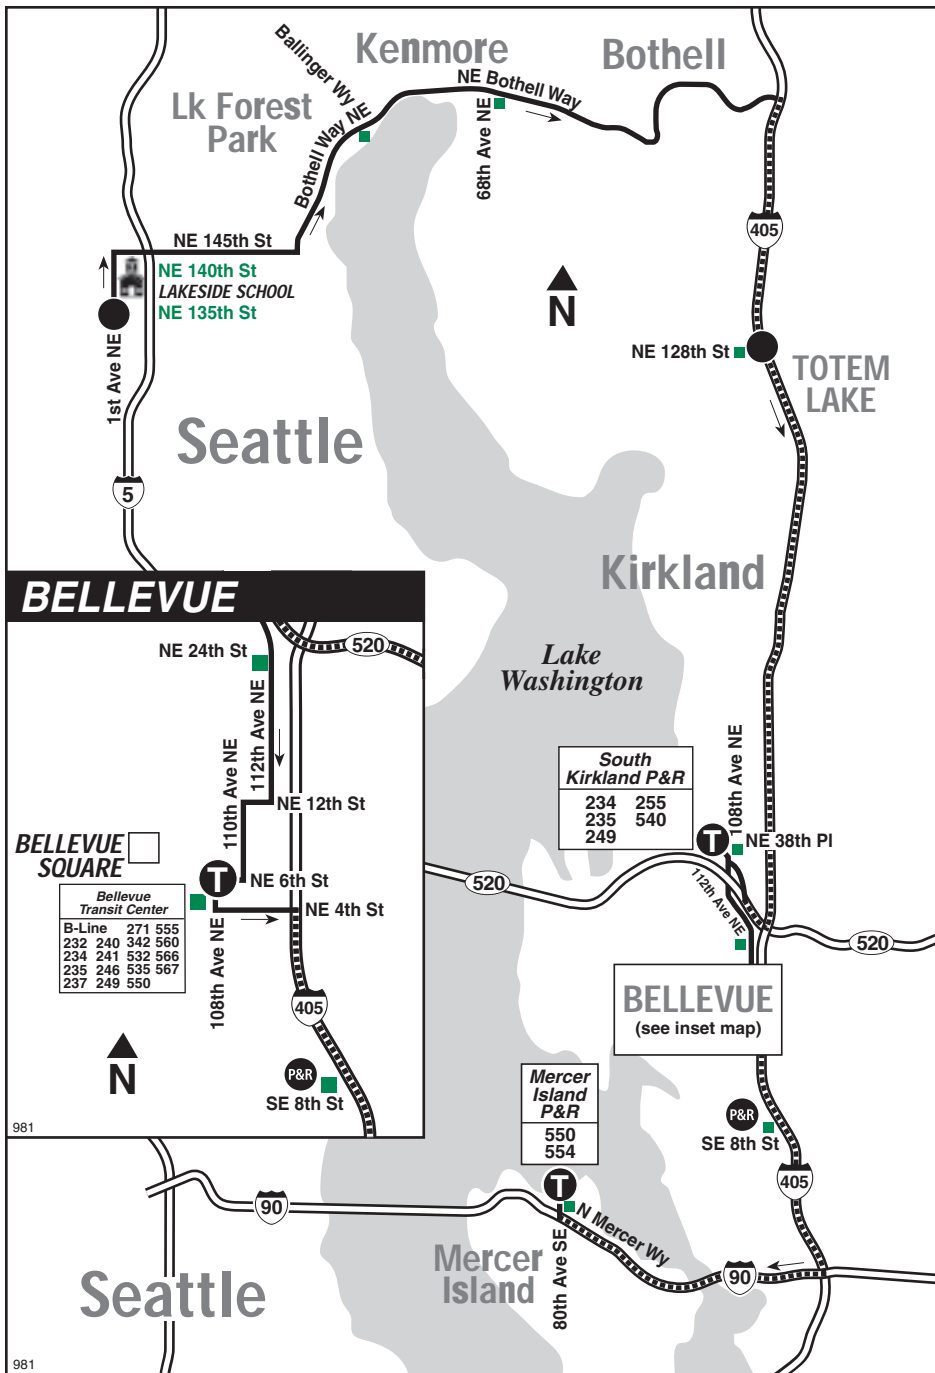

Effective September 3, 2019
Efectivo 3 de septiembre de 2019

King County
METRO

Moving forward together

981 WEEKDAY/Entre semana

To MERCER ISLAND →

Lakeside School	Totem Lake Fwy Station	South Kirkland P&R	Bellevue Transit Ctr Bay 8	Mercer Island P&R Bay 1
1st Ave NE & NE 135th St	On I-405 at NE 128th St	108th Ave NE & NE 38th Pl	NE 6th St & 108th Ave NE	N Mercer Wy & 80th Ave SE
Stop #75304	Stop #82687	Stop #74450	Stop #67655	Stop #64140
5:58	6:39‡	6:49‡	7:02‡	7:16‡