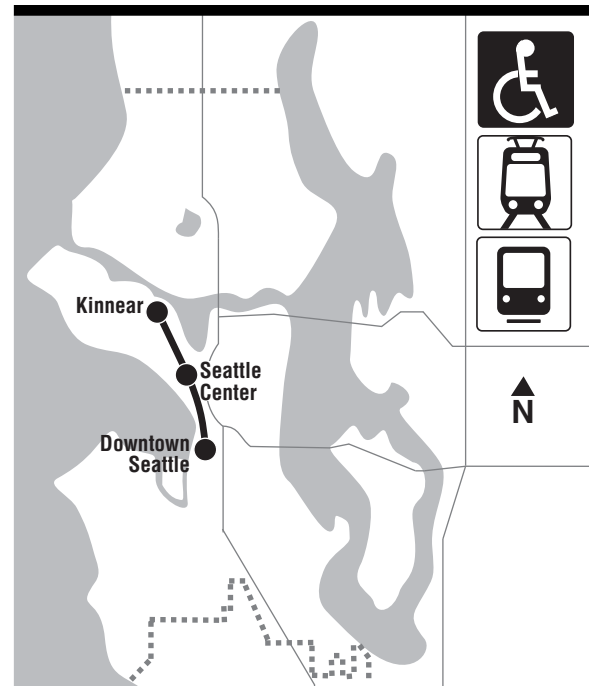

Night Stop Program

For your added safety at night, you may request to exit the bus at a location along your route other than a regular bus stop. To do so, please go to the front of the bus and ask your driver at least one block before your desired stop. Safety considerations will determine if the driver can comply with your request. Night Stop service is available only from 8 pm to 5 am and is for dropping off riders only. Night Stop is not provided in downtown Seattle.

Night Rider Tip

You can help drivers spot you when it is dark or during times of reduced visibility by wearing light-colored clothing and by standing in the most visible area of the bus stop. We don't want to miss you!

Online Trip Planning

Use Metro's online Trip Planner to plan trips on scheduled service in King, Pierce and Snohomish counties. It provides details on transit stops, routes and schedules. Trip Planner itineraries do not include service disruptions and reroutes caused by weather, emergencies, traffic, events or construction. Trip Planner includes Metro Transit, Pierce Transit, Community Transit, Everett Transit, ST Express buses, Link light rail, Sounder commuter rail, King County Water Taxi, Washington State Ferries, the Seattle Center Monorail, and Seattle Streetcar. www.kingcounty.gov/tripplanner

1 Kinnear, Seattle Center, Downtown Seattle

September 22, 2018 thru March 22, 2019
Del 22 de septiembre de 2018 al 22 de marzo de 2019