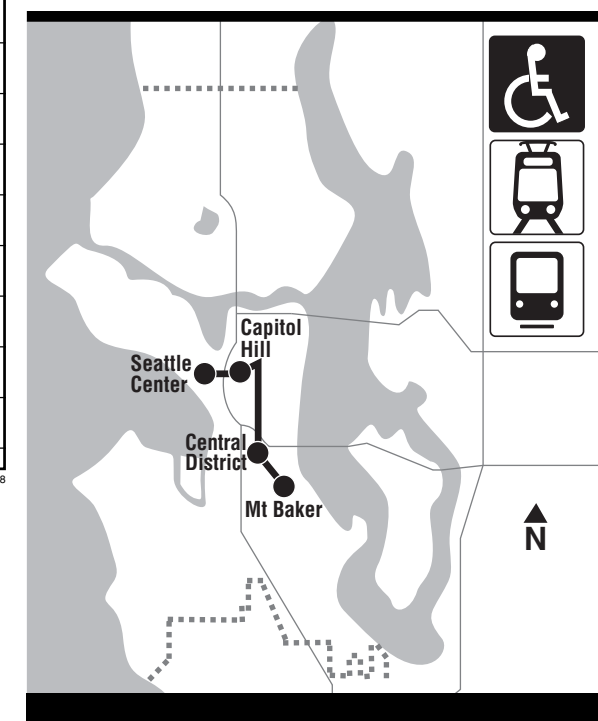

8 Seattle Center, Capitol Hill, Central District, Mt Baker

September 22, 2018 thru March 22, 2019
Del 22 de septiembre de 2018 al 22 de marzo de 2019.

*Income Qualified

Cuánto pagar

Adultos (19 años y mayor)	$2.75
Jóvenes (6-18 años)	$1.50
Tarifa ORCA LIFT*	$1.50
Titulares de tarjetas RRFP (personas mayores registradas, Medicare, discapacitados)	$1.00
Niños (hasta los 5 años)	Pueden viajar hasta cuatro con una persona que pague la tarifa de adulto.

*Ingresos que reúnan los requisitos

AM – Lighter Type PM – Darker Type
Seattle Department of Transportation
This route has improved service thanks to Seattle voters.

Metro Customer Service
206-553-3000