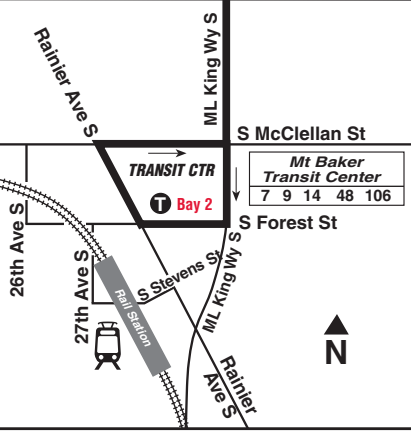

8 WEEKDAY/Entre semana

To CAPITOL HILL, MT BAKER →

Seattle Center	Capitol Hill	Madison Valley	Central District	Mt Baker Transit Center Bay 2
Queen Anne Ave N & Mercer St	Denny Way & Dexter Ave	E John St & Broadway E	E Madison St & 27th Ave E	S Jackson St & 23rd Ave S
5:00	5:05	5:11	5:18	5:25
5:30	5:35	5:41	5:48	5:55
6:00	6:05	6:11	6:18	6:25
6:30	6:35	6:41	6:48	6:55
6:45	6:50	6:59	7:07	7:14
7:00	7:06	7:14	7:22	7:30
7:15	7:21	7:29	7:37	7:45
7:30	7:36	7:44	7:52	8:00
7:40	7:46	7:54	8:02	8:10
7:50	7:56	8:04	8:12	8:20
8:00	8:06	8:14	8:22	8:30
8:10	8:16	8:24	8:32	8:39
8:20	8:26	8:34	8:42	8:49
8:30	8:36	8:44	8:52	8:59
8:42	8:48	8:56	9:04	9:11
8:54	9:00	9:08	9:16	9:23
9:06	9:12	9:20	9:28	9:35
9:18	9:24	9:32	9:40	9:47
9:30	9:36	9:44	9:52	9:59
9:42	9:48	9:57	10:05	10:12
9:54	10:00	10:09	10:17	10:24
10:06	10:12	10:21	10:29	10:36
10:18	10:24	10:33	10:41	10:48
10:30	10:36	10:45	10:53	11:00
10:42	10:48	10:57	11:05	11:12
10:54	11:00	11:09	11:17	11:24