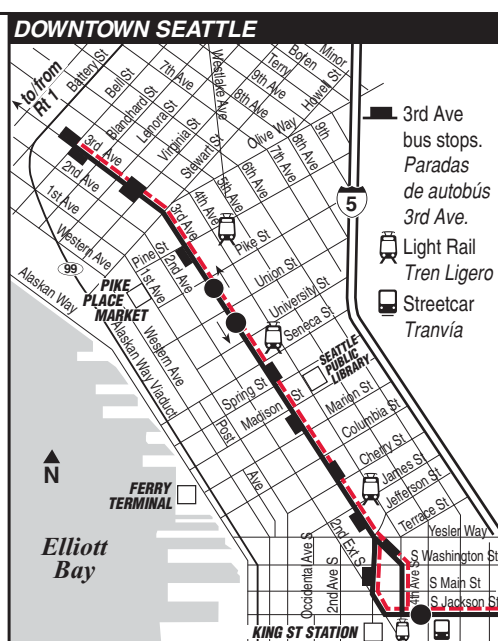

AM – Lighter Type PM – Darker Type

Timetable Symbols

- C** - Leaves southbound on 3rd Ave at Pine St about 2 minutes earlier.
- M** - Trip begins at S Jackson St & Maynard Ave S at this time.
- AB** - To Metro Base, Airport Way S & S Atlantic St.

Snow/Emergency Service Servicio de emergencia/nieve

During most snow conditions this route will operate via the snow routing shown in this timetable. In the rare event that Metro declares an emergency, this route will continue to operate as a designated Emergency Snow Network route. During such an event, it is expected to operate with the same route number and follow the same snow routing as shown in this timetable. Visit kingcounty.gov/metro/snow and sign up for Transit Alerts to stay informed during adverse conditions.

14 SUNDAY/Domingo

To MT BAKER →

Downtown Seattle			Mt Baker Transit Ctr		Mt Baker
3rd Ave & Cedar St	3rd Ave & Union St	S Jackson St & 5th Ave S	S Jackson St & 23rd Ave S	Rainier Ave S & S Forest St Bay 3	Mt Rainier Dr S & S Hanford St
Stop #2220	Stop #450	Stop #1471	Stop #12010	Stop #8403	Stop #11690
—	—	5:18M	5:24	5:34	5:38
—	—	5:48M	5:54	6:04	6:08
—	—	6:18M	6:24	6:34	6:38
6:24	6:30	6:38	6:44	6:54	6:58
6:54	7:00	7:08	7:14	7:24	7:28
7:24	7:30	7:38	7:44	7:54	7:58
7:54	8:00	8:08	8:14	8:24	8:28
8:24	8:30	8:38	8:44	8:54	8:58
8:54	9:00	9:08	9:14	9:24	9:28
9:24	9:30	9:38	9:45	9:57	10:01
9:53	10:00	10:08	10:15	10:27	10:31
10:23	10:30	10:38	10:45	10:57	11:01
10:53	11:00	11:09	11:16	11:28	11:32
11:23	11:30	11:39	11:46	11:58	12:02
—	—	12:07M	12:13	12:25	12:31