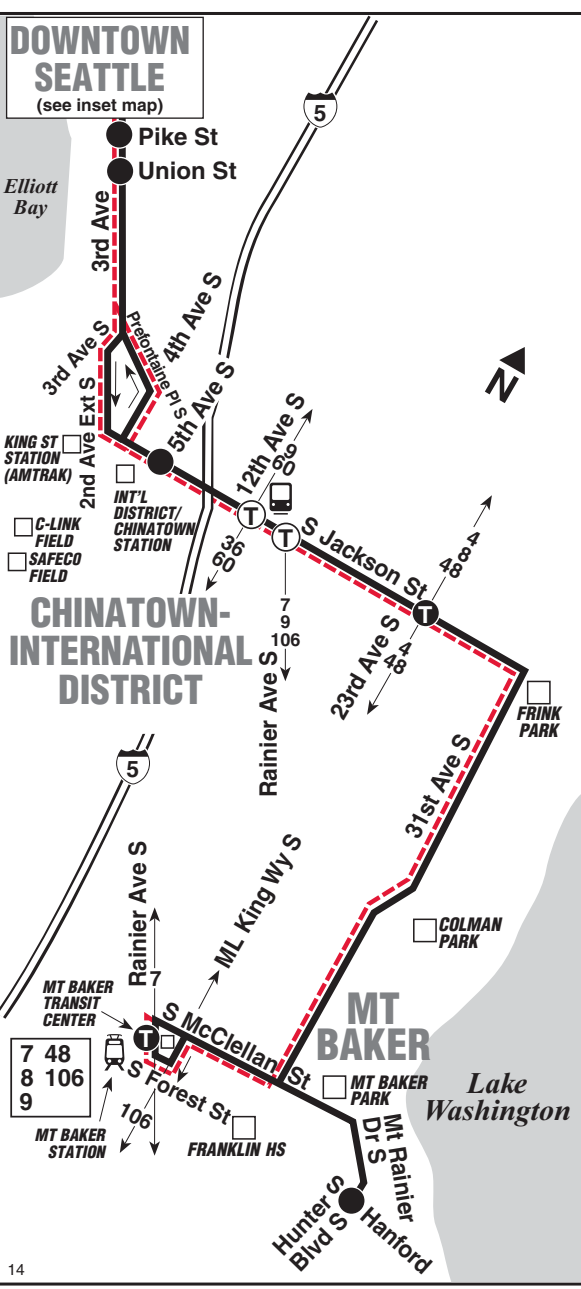

MAP LEGEND / LEYENDA DEL MAPA

- Makes all regular stops. Hacen todas las paradas regulares.
- - - Snow route. Ruta de nieve.
- TIME POINT / PUNTO DE TIEMPO: Street intersection from which departure times are shown on the schedules. Intersección de la calle desde donde se muestran los horarios de salida.
- Ⓣ TRANSFER POINT / PUNTO DE TRANSFERENCIA: Route intersection for transferring to indicated route(s). Intersección de ruta para la transferencia para indicar la ruta o rutas.
- Ⓣ TIME POINT & TRANSFER POINT / TIEMPO Y PUNTO DE TRANSFERENCIA
- Landmark. El punto de referencia.

Holiday Information/ Información sobre feriados

The Sunday schedule shown in this timetable will be operated on the following holidays. El horario de los domingos que aparece en este programa se aplicará para el siguiente feriados:

Thanksgiving	Nov. 22
Día de acción de gracias	el 22 de noviembre
Christmas	Dec. 25
Navidad	el 25 de diciembre
New Year	Jan. 1, 2019
Año nuevo	el 1 de enero de 2019

14 WEEKDAY/Entre semana

To DOWNTOWN →