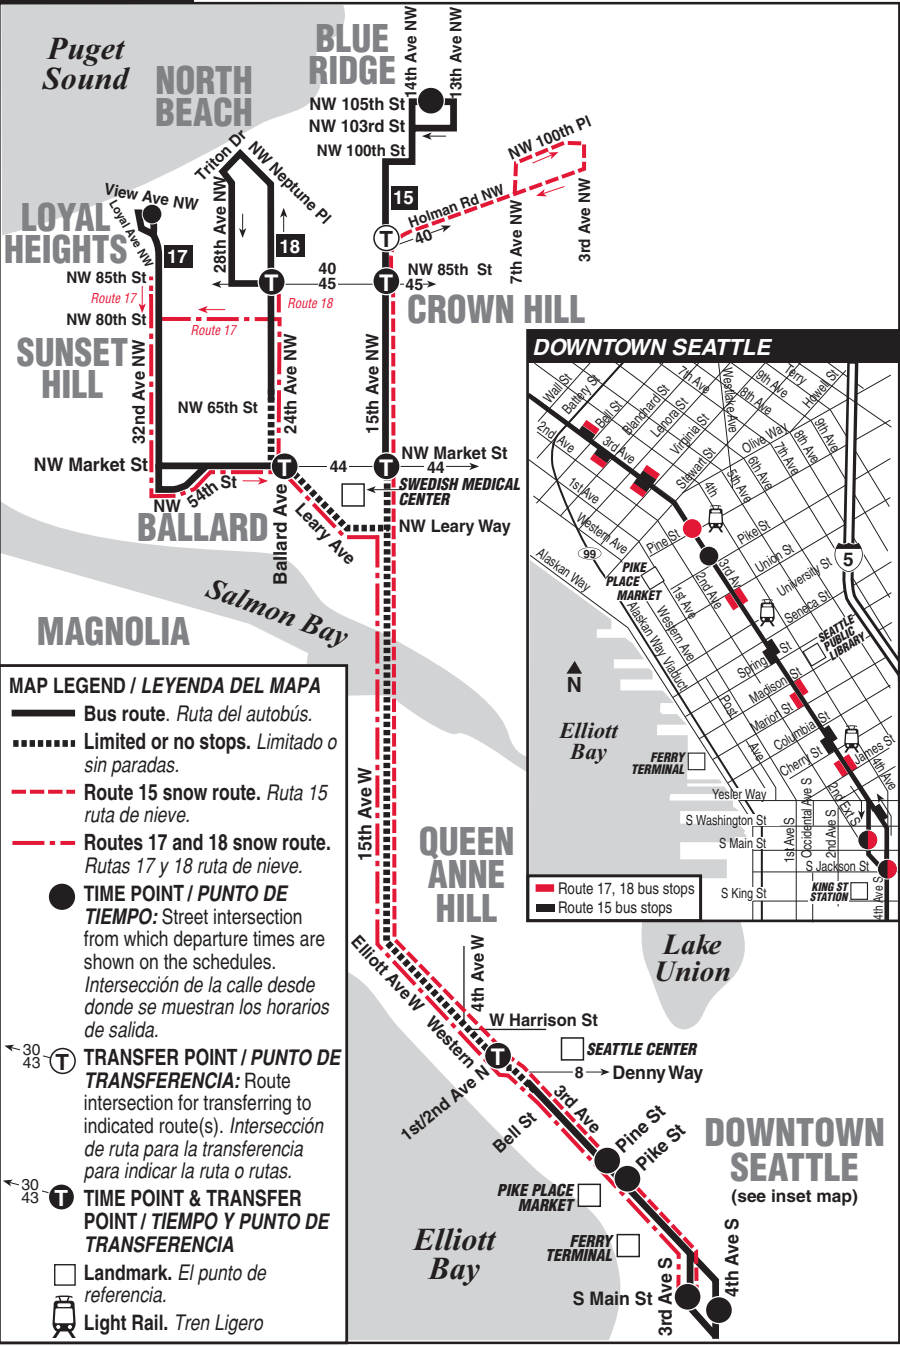

15, 17, 18 WEEKDAY EXPRESS / Día de la semana Express

To DOWNTOWN →

	Loyal Heights	Sunset Hill	Blue Ridge	Crown Hill	Ballard	Downtown Seattle					
Route	Route 18 24th Ave NW & NW 85th St (northbound)	Route 18 24th Ave NW & NW 85th St (southbound)	Route 17 Loyal Ave NW & View Ave NW	Route 15 14th Ave NW & NW 105th St	Route 15 15th Ave NW & NW 85th St	Routes 17, 18 NW Market St & Ballard Ave NW	Route 15 15th Ave NW & NW Market St	Denny Way & 2nd Ave N	Routes 17, 18 3rd Ave & Pine St	Route 15 3rd Ave & Pike St	Route 15 3rd Ave & S Main St
17	6:15BX	6:22X	6:07X	—	—	6:19X	—	6:30X†	6:36†	—	6:43†
18	6:42BX	6:49X	6:36X	—	—	6:31X	—	6:43X†	6:50†	—	6:57†
17	—	—	—	—	—	6:49X	—	7:00X†	7:06†	—	7:14†
18	—	—	—	—	—	6:58X	—	7:13X†	7:21†	—	7:28†
15	—	—	6:54X	6:50E	6:56E	7:08X	7:04E	7:20E†	7:28†	7:26E†	7:34†
17	—	—	—	—	—	7:22X	—	7:34X†	7:42†	—	7:50†
18	7:11BX	7:19X	—	7:02E	7:09E	7:28X	7:18E	7:34E†	7:40†	7:40E†	7:48†
15	—	—	—	—	—	—	—	7:50X†	7:56†	—	8:04†
17	—	—	—	7:14E	7:21E	—	7:30E	7:46E†	7:52†	7:52E†	8:00†
18	—	—	—	—	—	—	—	7:50X†	7:56†	—	8:04†
15	—	—	7:22X	7:24E	7:31E	7:36X	7:40E	8:04X†	8:10†	8:02E†	8:10†
17	—	—	—	—	—	—	—	8:04X†	8:10†	—	8:18†
18	7:26BX	7:34X	—	7:32E	7:39E	7:43X	7:48E	8:04E†	8:10†	8:10E†	8:18†
15	—	—	7:37X	—	—	7:50X	—	8:04X†	8:10†	—	8:18†
17	—	—	—	—	—	—	—	8:17X†	8:23†	—	8:31†
18	7:39BX	7:47X	—	7:46E	7:53E	8:09X	8:09E	8:24X†	8:32†	8:24E†	8:32†
15	—	8:00X	—	—	8:00E	—	—	8:24X†	8:32†	—	8:39†
17	—	—	8:03X	—	—	8:16X	8:17E	8:30X†	8:36†	8:31E†	8:44†
18	8:06BX	8:14X	—	8:01E	8:08E	8:23X	8:23E	8:33E†	8:40†	8:39E†	8:47†
15	—	—	—	—	—	—	—	8:44X†	8:50†	—	8:58†
17	—	—	8:17X	8:11E	8:18E	8:37X	8:27E	8:52X†	9:00†	8:49E†	9:07†
18	8:20BX	8:28X	—	—	—	8:30X	8:39E	8:55E†	9:01†	9:01E†	9:09†
15	—	—	—	8:23E	8:30E	8:45E	8:54E	9:10E†	9:16†	9:16E†	9:24†
17	—	—	8:45X	—	—	8:58X	—	9:12X†	9:18†	—	9:25†
18	—	—	9:15X	—	—	9:28X	—	9:38X†	9:44†	—	9:51†

To BALLARD, BLUE RIDGE, SUNSET HILL, NORTH BEACH →