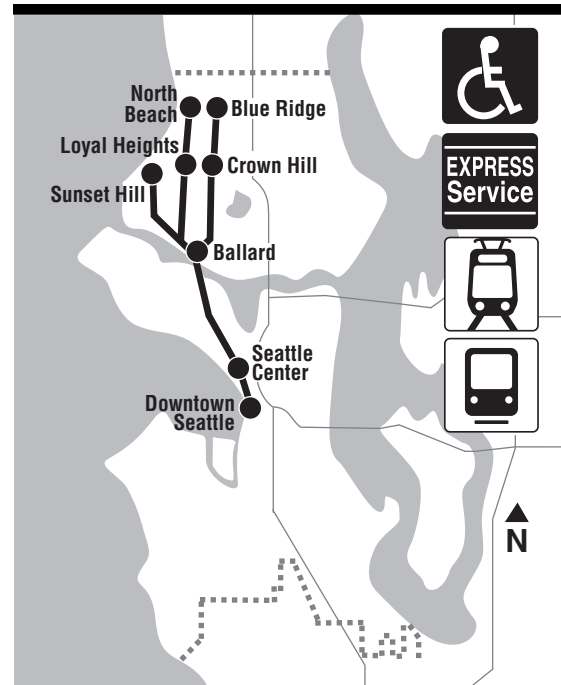

## Timetable Symbols (cont'd)

**Rt 15 EXPRESS to Blue Ridge** makes NO STOPS between 3rd Ave & Bell St and 15th Ave NW & NW 65th St EXCEPT at 1st Ave & Denny Way, Elliott Ave W & 4th Ave W and 15th Ave NW & NW Market St.

**X - Route 17 EXPRESS to downtown Seattle** makes no stops between Ballard Ave NW & NW Market St and 3rd Ave & Bell St EXCEPT at 15th Ave NW & Leary Ave NW, Elliott Ave W & W Harrison St and Denny Way & 2nd Ave N.

**Rt 18 EXPRESS to North Beach** makes no stops between 3rd Ave & Bell St and 24th Ave NW & NW 65th St EXCEPT at 1st Ave & Denny Way, Elliott Ave W & 4th Ave W, 15th Ave NW & NW Leary Way and Ballard Ave NW & NW Market St.

## Timetable Symbols

- B** - Stops only northbound on 24th Ave NW north of NW 85th St.
- E** - Route 15 EXPRESS to downtown Seattle makes NO STOPS between 15th Ave N.

Ave NW & NW 65th St and 3rd Ave & Bell St EXCEPT at 15th Ave NW & NW Market St, Elliott Ave W & W Harrison St and Denny Way & 2nd Ave N. (continued on reverse)