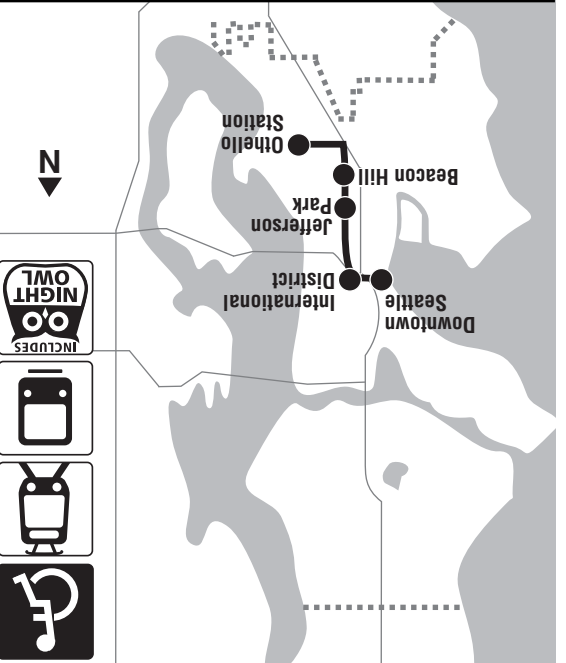

METRO King County

Metro Customer Services

Metro has two customer service offices in downtown Seattle to serve you.

- **King Street Center**
  201 S Jackson St
  Monday-Friday
  8:30 a.m. - 4:30 p.m.
- **Transit Tunnel Westlake Station**
  Last four / first four
  business days each month
  8:30 a.m. - 4:30 p.m.

At both locations buy ORCA cards, bus passes, senior permits and taxi scrip, and get information about bus service. Only the King Street Center office registers applicants for disability permits and provides lost-item return service on weekdays.

- Customer Service (general information, trip planning, comments and lost & found)
  - Seattle metro calling area 206-553-3000
  - Toll Free 1-800-542-7876
  - Hearing impaired ..... WA Relay: 711
  - Metro website / Trip Planner ..... www.kingcounty.gov/metro
  - Next Bus? Text your stop # to 62550
  - Carpool/Vanpool 206-625-4500
  - Hearing Impaired ..... WA Relay: 1-800-833-6388
- Community Transit 1-800-562-1375
- Pierce Transit 1-800-562-8109

Holiday Information/ Información sobre feriados

The Sunday schedule shown in this timetable will be operated on the following holidays. *El horario de los domingos que aparece en este programa se aplicará para el siguiente feriados:*

- Thanksgiving Nov. 22
- Día de acción de gracias el 22 de noviembre
- Christmas Dec. 25
- Navidad el 25 de diciembre
- New Year Jan. 1, 2019
- Año nuevo el 1 de enero de 2019

RIDER ALERT
This symbol indicates a change in service. Watch for it in buses, at bus stops, and at timetable displays.

36 WEEKDAY/Entre semana

To BEACON HILL, DOWNTOWN →

S Myrtle St & 39th Ave S	Beacon Ave S & S Myrtle St	Beacon Ave S & S Columbian Way	Beacon Ave S & S Lander St	S Jackson St & 12th Ave S	S Jackson St & 5th Ave S	3rd Ave & Pike St
2:37	2:40	2:46	2:51	3:01	3:05	3:15
2:45	2:49	2:55	3:00	3:10	3:14	3:24
2:52	2:56	3:02	3:07	3:17	3:21	3:31
3:00	3:04	3:10	3:15	3:25	3:29	3:39
3:07	3:11	3:17	3:22	3:32	3:36	3:46
3:15	3:19	3:25	3:30	3:40	3:44	3:54
3:22	3:26	3:32	3:37	3:47	3:51	4:01
3:30	3:34	3:40	3:45	3:55	3:59	4:09
3:38	3:42	3:48	3:53	4:03	4:07	4:17
3:45	3:49	3:55	4:00	4:10	4:14	4:24
3:52	3:56	4:02	4:07	4:17	4:21	4:31
4:00	4:04	4:10	4:15	4:25	4:29	4:39
4:08	4:12	4:18	4:23	4:33	4:37	4:47
4:16	4:20	4:26	4:31	4:41	4:45	4:55
4:22	4:26	4:32	4:37	4:47	4:51	5:01
4:30	4:34	4:40	4:45	4:55	4:59	5:09
4:37	4:41	4:47	4:52	5:02	5:06	5:16
4:45	4:49	4:55	5:00	5:10	5:14	5:24
4:52	4:56	5:02	5:07	5:17	5:21	5:31
5:00	5:04	5:10	5:14	5:24	5:28	5:38
5:07	5:11	5:17	5:21	5:31	5:35	5:45
5:14	5:18	5:24	5:28	5:37	5:41	5:51
5:22	5:26	5:32	5:36	5:45	5:49	5:59
5:27	5:31	5:37	5:41	5:50	5:54	6:04
5:30	5:34	5:40	5:44	5:53	5:57	6:07
5:34	5:38	5:44	5:48	5:57	6:01	6:11
5:39	5:43	5:49	5:53	6:02	6:06	6:16
5:43	5:47	5:53	5:57	6:06	6:10	6:20
5:48	5:52	5:58	6:02	6:11	6:15	6:25
5:55	5:59	6:05	6:09	6:18	6:22	6:32
6:00	6:04	6:10	6:14	6:23	6:27	6:37
6:05	6:09	6:15	6:19	6:28	6:32	6:42
6:15	6:19	6:25	6:29	6:37	6:41	6:51
6:20	6:24	6:30	6:34	6:42	6:46	6:56
6:25	6:28	6:33	6:37	6:45	6:49	6:59
6:36	6:39	6:44	6:48	6:56	6:59	7:07
6:40