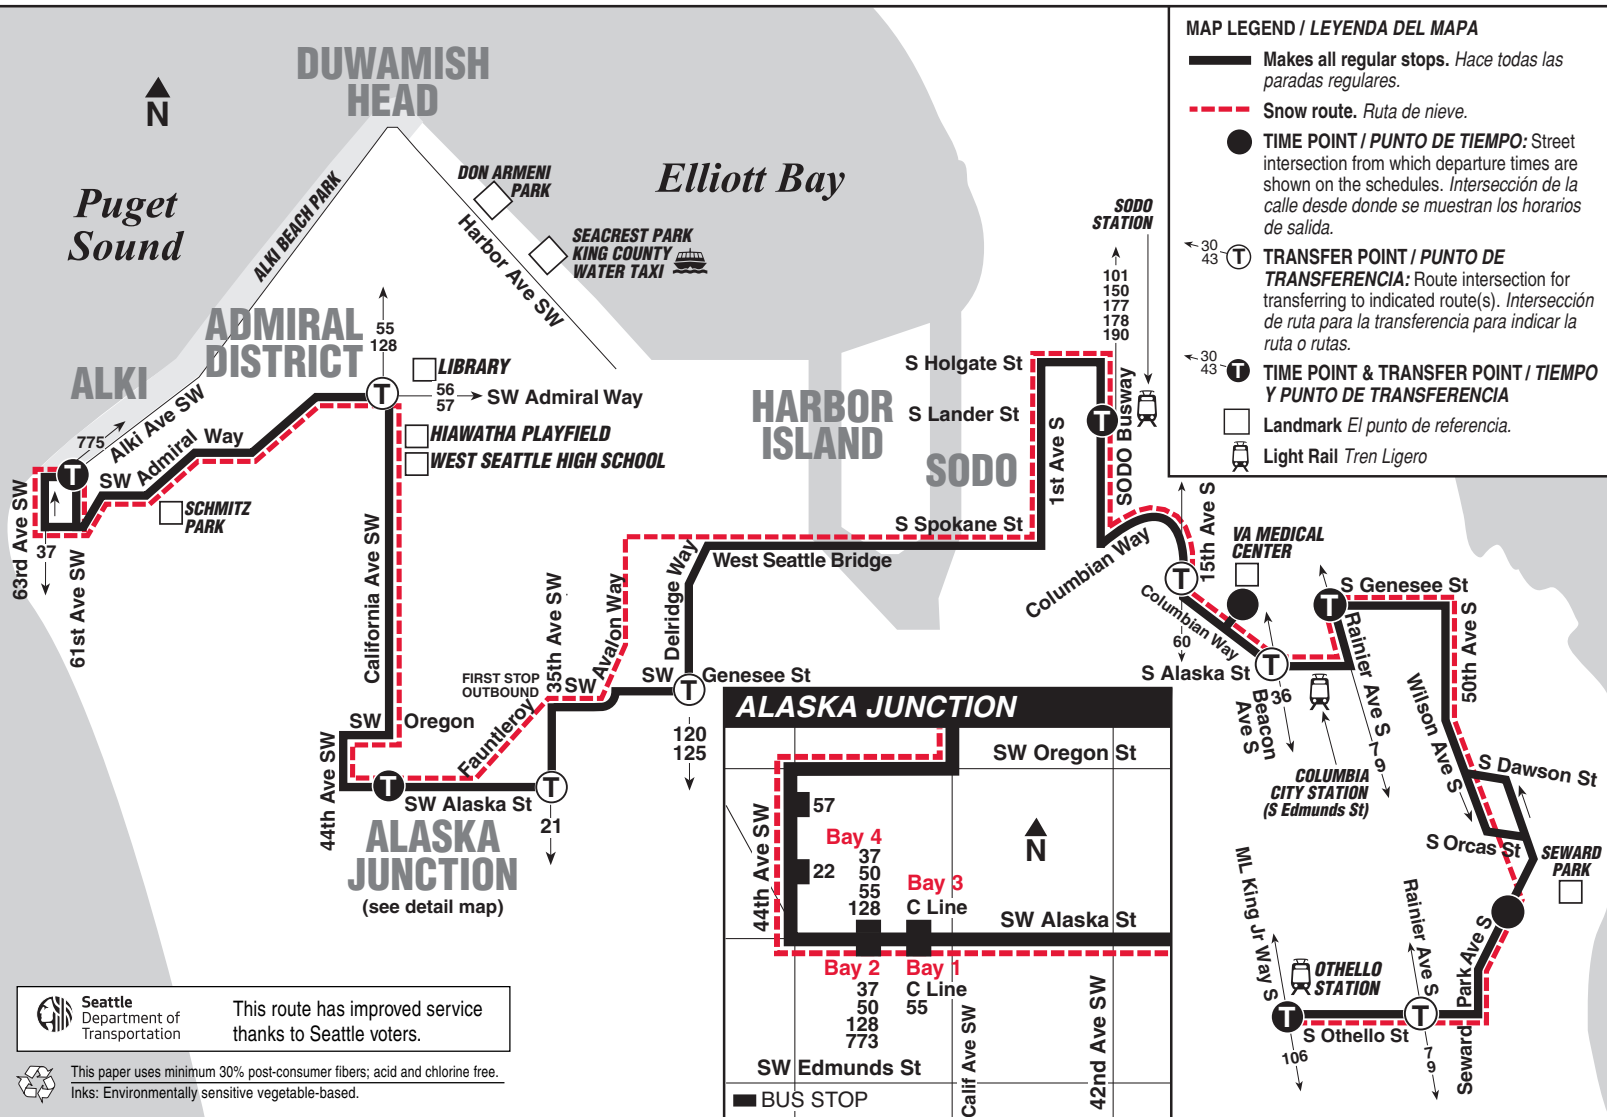

50 WEEKDAY/Entre semana

To SODO, ALKI →

Othello Station	Seward Park	Columbia City	Beacon Hill	SODO	Alaska Jct Bay 4	Alki
MLK Jr Way S & S Othello St	Seward Park Ave S & Wilson Ave S	Rainier Ave S & S Genesee St	VA Medical Center	SODO Busway & S Lander St	44th Ave SW & SW Alaska St	61st Ave SW & Alki Ave SW
5:10	5:15	5:24	5:30	5:40	5:58	6:13
5:40	5:45	5:54	6:00	6:10	6:28	6:43
6:08	6:14	6:24	6:30	6:40	7:00	7:15
6:28	6:34	6:44	6:51	7:01	7:21	7:37
6:48	6:54	7:04	7:11	7:21	7:41	7:57
7:08	7:14	7:25	7:32	7:42	8:02	8:19
7:29	7:35	7:46	7:53	8:03	8:23	8:40
7:48	7:54	8:05	8:13	8:23	8:43	9:00
8:06	8:12	8:22	8:30	8:40	9:00	9:17
8:26	8:32	8:42	8:50	9:00	9:20	9:37
8:46	8:52	9:02	9:10	9:20	9:40	9:58
9:17	9:23	9:33	9:40	9:50	10:11	10:29
9:48	9:54	10:03	10:10	10:20	10:41	10:59
10:18	10:24	10:33	10:40	10:50	11:11	11:29
10:48	10:54	11:03	11:10	11:20	11:41	11:59
11:18	11:24	11:33	11:40	11:50	12:11	12:29
11:48	11:54	12:03	12:10	12:20	12:41	12:59
12:18	12:24	12:33	12:40	12:50	1:11	1:29
12:48	12:54	1:03	1:10	1:20	1:41	1:59
1:18	1:24	1:33	1:40	1:50	2:11	2:29
1:48	1:54	2:03	2:10	2:20	2:41	2:59
2:17	2:23	2:33	2:40	2:50	3:12	3:30
2:47	2:53	3:03	3:10	3:20	3:42	4:00
3:16	3:23	3:33	3:40	3:50	4:12	4:30
3:36	3:43	3:53	4:00	4:10	4:33	4:51
3:56	4:03	4:13	4:20	4:30	4:53	5:11
4:16	4:23	4:33	4:40	4:50	5:13	5:31
4:36	4:43	4:53	5:00	5:10	5:33	5:51
4:56	5:03	5:13	5:20	5:30	5:53	6:11
5:26	5:33	5:43	5:50	6:00	6:22	6:40
5:57	6:04	6:13	6:20	6:30	6:52	7:10
6:27	6:34	6:43	6:50	7:00	7:20	7:37
6:58	7:05	7:14	7:20	7:30	7:50	8:07
7:29	7:35	7:44	7:50	8:00	8:18	8:35
7:59	8:05	8:14	8:20	8:30	8:48	9:05
8:29	8:35	8:44	8:50	9:00	9:18	9:35
8:59	9:05	9:14	9:20	9:30	9:48	10:05
9:29	9:35	9:44	9:50	10:00	10:18	10:34
10:00	10:05	10:14	10:20	10:30	10:48	11:04
10:30	10:35	10:44	10:50	11:00	11:17	11:32
11:02	11:07	11:16	11:22	11:32	11:49	12:04
11:32	11:37	11:46	11:52	12:02	12:19	12:34
12:02	12:07	12:16	12:22	12:32	12:49	1:04