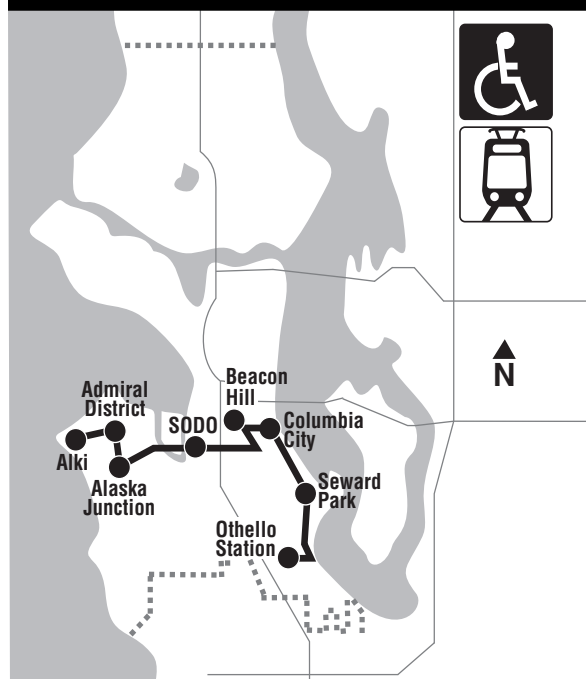

To SODO, OTHELLO STATION →

Table with 6 columns: Alki, Alaska Jct Bay 2, SODO, Beacon Hill, Columbia City, Seward Park, Othello Station. Rows show departure times for various routes.

AM – Lighter Type PM – Darker Type

50 SUNDAY/Domingo

To SODO, OTHELLO STATION →

Table with 6 columns: Alki, Alaska Jct Bay 2, SODO, Columbia City, Othello Station. Rows show departure times for various routes.

AM – Lighter Type PM – Darker Type

*Ingresos que reúnan los requisitos

50 SUNDAY/Domingo

To SODO, ALKI →

Table with 6 columns: Othello Station, Columbia City, SODO, Alaska Jct Bay 4, Alki. Rows show departure times.

(continued in next column →)

Metro Customer Service
206-553-3000

50

Alki, Admiral District, Alaska Junction, SODO, VA Medical Center, Beacon Hill, Columbia City, Seward Park, Othello Station

September 22, 2018 thru March 22, 2019
Del 22 de septiembre de 2018 al 22 de marzo de 2019