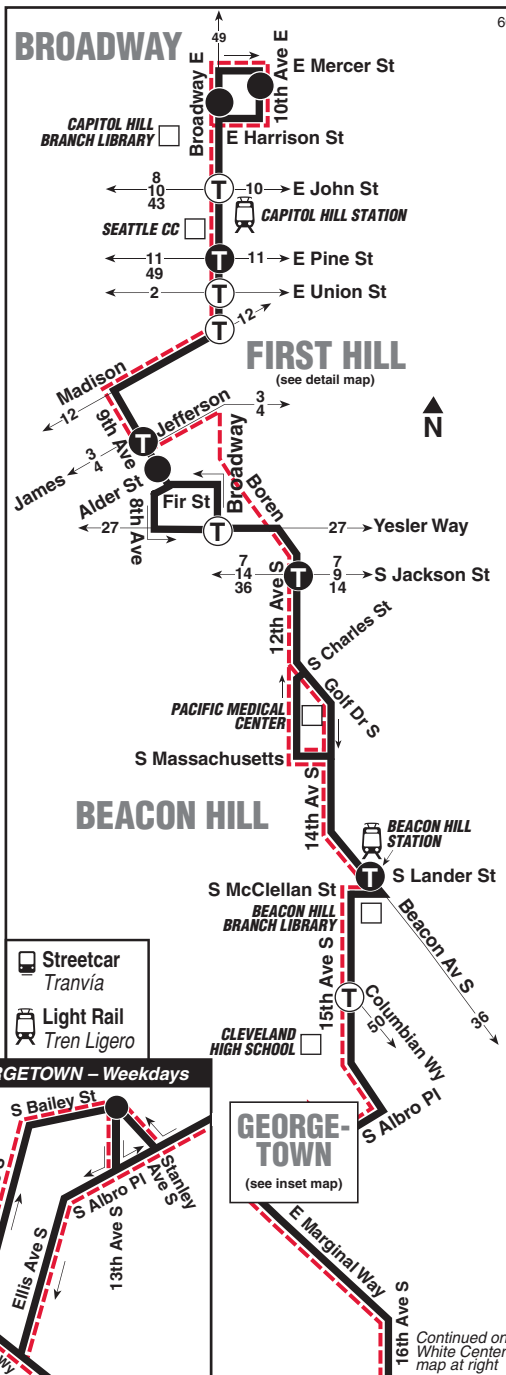

60 WEEKDAY/Entre semana

To BROADWAY →