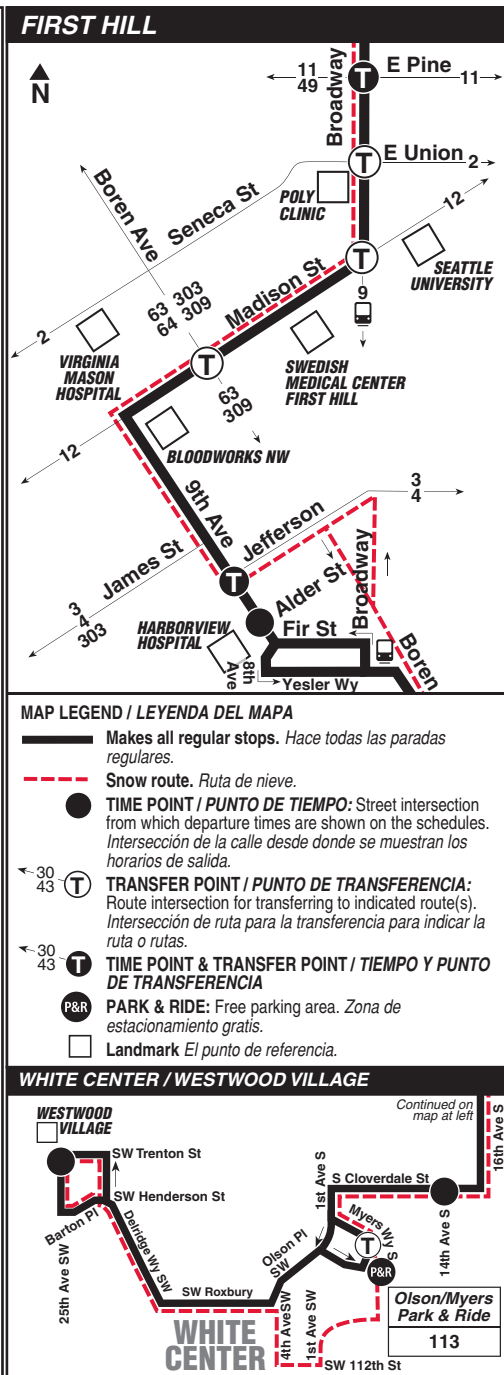

60 WEEKDAY/Entre semana

To BROADWAY →