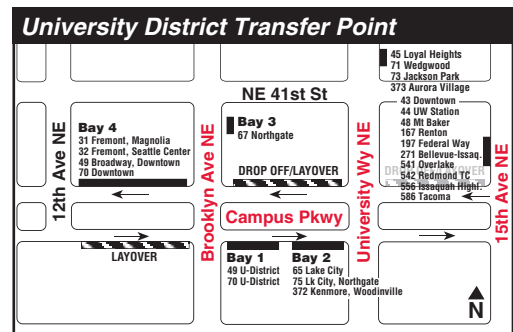

MAP LEGEND / LEYENDA DEL MAPA

- Makes all regular stops. *Hace todas las paradas regulares.*
- Snow route. *Ruta de nieve.*
- **TIME POINT / PUNTO DE TIEMPO:** Street intersection from which departure times are shown on the schedules. *Intersección de la calle desde donde se muestran los horarios de salida.*
- **TRANSFER POINT / PUNTO DE TRANSFERENCIA:** Route intersection for transferring to indicated route(s). *Intersección de ruta para la transferencia para indicar la ruta o rutas.*
- **TIME POINT & TRANSFER POINT / TIEMPO Y PUNTO DE TRANSFERENCIA**
- Landmark *El punto de referencia.*
- Light Rail *Tren Ligero*

65 WEEKDAY/Entre semana

To UNIVERSITY DISTRICT →

Jackson Park	Lake City	Children's Hospital	UW Station	University District	To Route
NE 143rd St & 17th Ave NE	NE 125th St & 35th Ave NE	35th Ave NE & NE 65th St	Sand Point Wy NE & 40th Ave NE	Stevens Way & Rainier Vista	Brooklyn Ave NE & NE Campus Pkwy
Stop #98780	Stop #9690	Stop #25110	Stop #9978	Stop #75402	Stop #9147
5:08	5:16	5:25	5:30†	5:38	5:42
5:36	5:45	5:55	6:00†	6:08	6:12
5:45	5:54	6:05	6:10†	6:18	6:22
5:55	6:04	6:15	6:20†	6:28	6:32
6:05	6:14	6:25	6:30†	6:38	6:43
6:15	6:24	6:35	6:40†	6:48	6:53
6:24	6:34	6:45	6:50†	6:58	7:03
6:34	6:44	6:55	7:00†	7:08	7:13
6:45	6:55	7:06	7:11†	7:20	7:25
6:54	7:04	7:15	7:21†	7:30	7:35
7:03	7:13	7:24	7:31†	7:40	7:45
7:11	7:21	7:34	7:41†	7:50	7:55
7:21	7:31	7:44	7:51†	8:00	8:06
7:31	7:41	7:54	8:01†	8:10	8:16
7:41	7:51	8:04	8:11†	8:20	8:26
7:51	8:01	8:14	8:21†	8:30	8:36
8:01	8:11	8:24	8:31†	8:40	8:46
8:11	8:21	8:34	8:41†	8:50	8:56
8:22	8:32	8:45	8:51†	9:00	9:06
8:33	8:43	8:55	9:01†	9:10	9:16
8:40	8:50	9:02	9:08†	9:17	9:23
8:49	8:59	9:11	9:17†	9:26	9:32
8:59	9:09	9:21	9:27†	9:36	9:42
9:09	9:19	9:31	9:37†	9:46	9:52
9:18	9:28	9:41	9:47†	9:56	10:01
9:28	9:38	9:51	9:57†	10:06	10:11
9:38	9:48	10:01	10:07†	10:16	10:21
9:48	9:58	10:11	10:17†	10:26	10:31
9:59	10:09	10:21	10:27†	10:36	10:41
10:10	10:20	10:31	10:37†	10:46	10:51
10:20	10:30	10:41	10:47†	10:56	11:01
10:30	10:40	10:51	10:57†	11:06	11:11
10:40	10:50	11:01	11:07†	11:16	11:21
10:50	11:00	11:11	11:17†	11:26	11:31
11:00	11:10	11:21	11:27†	11:37	11:43
11:10	11:20	11:31	11:37†	11:47	11:53
11:20	11:30	11:41	11:47†	11:57	12:03
11:30	11:40	11:51	11:57†	12:07	12:13
11:40	11:50	12:01	12:07†	12:17	12:23
11:50	12:00	12:11	12:17†	12:27	12:33
12:00	12:10	12:21	12:27†	12:37	12:43
12:10	12:20	12:31	12:37†	12:47	12:53
12:20	12:30	12:41	12:47†	12:57	1:03
12:30	12:40	12:51	12:57†	1:06	1:12
12:40	12:50	1:01	1:07†	1:16	1:22
12:50	1:00	1:11	1:17†	1:26	1:32
1:00	1:10	1:21	1:27†	1:36	1:42
1:10	1:20	1:31	1:37†	1:46	1:52
1:20	1:30	1:41	1:47†	1:56	2:02
1:30	1:40	1:51	1:57†	2:06	2:12
1:40	1:50	2:01	2:07†	2:16	2:22