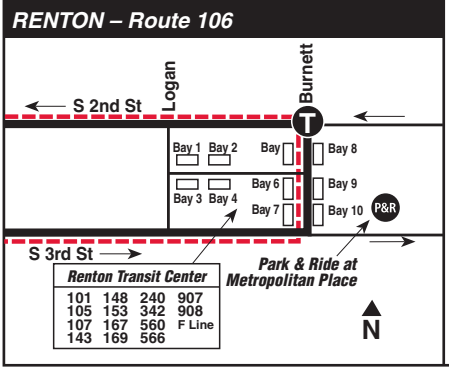

106 WEEKDAY/Entre semana

To CHINATOWN/INTERNATIONAL DISTRICT →

Renton Transit Ctr Bay 9	Skyway	Rainier Beach	MLK Jr Way S & S Othello St	Rainier Ave S & S Forest St	5th Ave S & S Jackson St
Stop #46464	Stop #55050	Stop #30140	Stop #55651	Stop #8401	Stop #843
4:50	4:57	5:07	5:14	5:25	5:38
5:20	5:27	5:37	5:44	5:55	6:08
5:50	5:57	6:07	6:14	6:25	6:38
6:09	6:16	6:26	6:33	6:45	6:59
6:24	6:31	6:42	6:49	7:01	7:17
6:39	6:46	6:57	7:04	7:17	7:33
6:54	7:01	7:12	7:19	7:32	7:48
7:04	7:11	7:22	7:29	7:42	7:58
7:14	7:21	7:32	7:39	7:52	8:08
7:24	7:31	7:42	7:49	8:02	8:19
7:39	7:46	7:57	8:04	8:17	8:34
—	—	8:08	8:15	8:28	8:45
7:54	8:01	8:12	8:19	8:32	8:49
8:06	8:14	8:25	8:32	8:45	9:01
8:21	8:29	8:40	8:47	9:00	9:16
8:36	8:44	8:55	9:02	9:15	9:31
8:51	8:59	9:10	9:17	9:30	9:46
9:07	9:15	9:25	9:32	9:45	10:01
9:23	9:31	9:41	9:48	10:01	10:17
9:38	9:46	9:56	10:03	10:16	10:32
9:53	10:01	10:11	10:18	10:31	10:47
10:08	10:16	10:26	10:33	10:46	11:02
10:23	10:31	10:41	10:48	11:01	11:17
10:38	10:46	10:56	11:03	11:16	11:32
10:53	11:01	11:11	11:18	11:31	11:47
11:08	11:16	11:26	11:33	11:46	12:02
11:23	11:31	11:41	11:48	12:01	12:17
11:38	11:46	11:56	12:03	12:16	12:32
11:53	12:01	12:11	12:18	12:31	12:47
12:08	12:16	12:26	12:33	12:46	13:02
12:23	12:31	12:41	12:48	13:01	13:17
12:38	12:46	12:56	13:03	13:16	13:32
12:53	13:01	13:11	13:18	13:31	13:47
1:08	1:16	1:26	1:33	1:46	2:02
1:23	1:31	1:41	1:48	2:01	2:17
1:38	1:46	1:56	2:03	2:16	2:32
1:53	2:01	2:11	2:18	2:31	2:47
2:08	2:16	2:26	2:33	2:46	3:02
2:23	2:31	2:41	2:48	2:61	3:17
2:38	2:46	2:56	3:04	3:17	3:32
2:53	3:02	3:13	3:21	3:34	3:49
3:08	3:17	3:28	3:36	3:49	4:04
3:23	3:32	3:43	3:51	4:04	4:19
3:38	3:47	3:58	4:06	4:19	4:34
3:53	4:02	4:13	4:21	4:34	4:49
4:09	4:18	4:29	4:37	4:50	5:05
4:24	4:33	4:44	4:52	5:05	5:20
4:39	4:48	4:59	5:07	5:20	5:35
4:54	5:03	5:14	5:22	5:35	5:50
5:09	5:18	5:29	5:37	5:50	6:05
5:24	5:33	5:44	5:52	6:05	6:19
5:39	5:48	5:59	6:07	6:19	6:33
5:54	6:03	6:14	6:20	6:32	6:46
6:09	6:18	6:28	6:35	6:47	7:01
6:24	6:33	6:43	6:50	7:02	7:16
6:39	6:48	6:58	7:05	7:17	7:30
6:54	7:03	7:13	7:20	7:32	7:46
7:09	7:18	7:27	7:34	7:46	7:59
7:24	7:33	7:43	7:50	8:02	8:16
7:39	7:48	7:58	8:05	8:14	8:27
7:54	8:03	8:13	8:20	8:28	8:41
8:09	8:18	8:28	8:35	8:42	8:55
8:24	8:33	8:43	8:50	8:58	9:11
8:39	8:48	8:58	9:05	9:12	9:25
8:54	9:03	9:13	9:20	9:28	9:41
9:09	9:18	9:28	9:35	9:42	9:55
9:24	9:33	9:43	9:50	9:58	10:11
9:39	9:48	9:58	10:05	10:12	10:25
9:54	10:03	10:13	10:20	10:28	10:41
10:09	10:18	10:28	10:35	10:42	10:55
10:24	10:33	10:43	10:50	10:58	11:11
10:39	10:48	10:58	11:05	11:12	11:25
11:09	11:16	11:25	11:31	11:42	11:55
11:39	11:46	11:55	12:01	12:12	12:25
12:09	12:16	12:25	12:31	12:42	12:55

106 WEEKDAY/Entre semana

To RENTON →