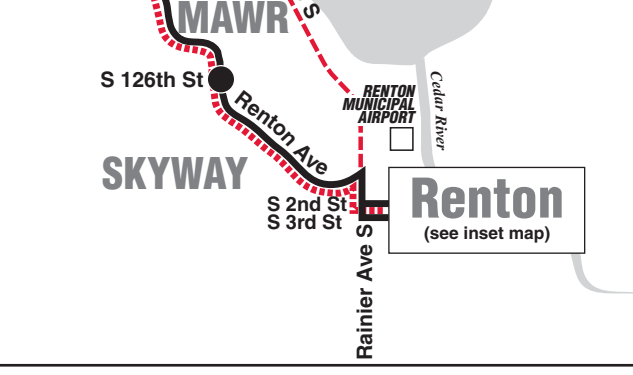

106 WEEKDAY/Entre semana

To CHINATOWN/INTERNATIONAL DISTRICT →

Renton Transit Ctr Bay 9	Skyway	Rainier Beach	MLK Jr Way S & S Othello St	Rainier Ave S & S Forest St	5th Ave S & S Jackson St
Stop #46464	Stop #55050	Stop #30140	Stop #55651	Stop #8401	Stop #843
4:50	4:57	5:07	5:14	5:25	5:38
5:20	5:27	5:37	5:44	5:55	6:08
5:50	5:57	6:07	6:14	6:25	6:38
6:09	6:16	6:26	6:33	6:45	6:59
6:24	6:31	6:42	6:49	7:01	7:17
6:39	6:46	6:57	7:04	7:17	7:33
6:54	7:01	7:12	7:19	7:32	7:48
7:04	7:11	7:22	7:29	7:42	7:58
7:14	7:21	7:32	7:39	7:52	8:08
7:24	7:31	7:42	7:49	8:02	8:19
7:39	7:46	7:57	8:04	8:17	8:34
—	—	8:08	8:15	8:28	8:45
7:54	8:01	8:12	8:19	8:32	8:49
8:06	8:14	8:25	8:32	8:45	9:01
8:21	8:29	8:40	8:47	9:00	9:16
8:36	8:44	8:55	9:02	9:15	9:31
8:51	8:59	9:10	9:17	9:30	9:46
9:07	9:15	9:25	9:32	9:45	10:01
9:23	9:31	9:41	9:48	10:01	10:17
9:38	9:46	9:56	10:03	10:16	10:32
9:53	10:01	10:11	10:18	10:31	10:47
10:08	10:16	10:26	10:33	10:46	11:02
10:23	10:31	10:41	10:48	11:01	11:17
10:38	10:46	10:56	11:03	11:16	11:32
10:53	11:01	11:11	11:18	11:31	11:47
11:08	11:16	11:26	11:33	11:46	12:02
11:23	11:31	11:41	11:48	12:01	12:17
11:38	11:46	11:56	12:03	12:16	12:32
11:53	12:01	12:11	12:18	12:31	12:47
12:08	12:16	12:26	12:33	12:46	13:02
12:23	12:31	12:41	12:48	13:01	13:17
12:38	12:46	12:56	13:03	13:16	13:32
12:53	13:01	13:11	13:18	13:31	13:47
1:08	1:16	1:26	1:33	1:46	2:02
1:23	1:31	1:41	1:48	2:01	2:17
1:38	1:46	1:56	2:03	2:16	2:32
1:53	2:01	2:11	2:18	2:31	2:47
2:08	2:16	2:26	2:33	2:46	3:02
2:23	2:31	2:41	2:48	2:61	3:17
2:38	2:46	2:56	3:04	3:17	3:32
2:53	3:02	3:13	3:21	3:34	3:49
3:08	3:17	3:28	3:36	3:49	4:04
3:23	3:32	3:43	3:51	4:04	4:19
3:38	3:47	3:58	4:06	4:19	4:34
3:53	4:02	4:13	4:21	4:34	4:49
4:09	4:18	4:29	4:37	4:50	5:05
4:24	4:33	4:44	4:52	5:05	5:20
4:39	4:48	4:59	5:07	5:20	5:35
4:54	5:03	5:14	5:22	5:35	5:50
5:09	5:18	5:29	5:37	5:50	6:05
5:24	5:33	5:44	5:52	6:05	6:19
5:39	5:48	5:59	6:07	6:19	6:33
5:54	6:03	6:14	6:20	6:32	6:46
6:09	6:18	6:28	6:35	6:47	7:01
6:24	6:33	6:43	6:50	7:02	7:16
6:39	6:48	6:58	7:05	7:17	7:30
6:54	7:03	7:13	7:20	7:32	7:46
7:09	7:18	7:27	7:34	7:46	7:59
7:24	7:33	7:43	7:50	8:02	8:16
7:39	7:48	7:58	8:05	8:14	8:27
7:54	8:03	8:13	8:20	8:28	8:41
8:09	8:18	8:28	8:35	8:42	8:55
8:24	8:33	8:43	8:50	8:58	9:11
8:39	8:48	8:58	9:05	9:12	9:25
8:54	9:03	9:13	9:20	9:28	9:41
9:09	9:18	9:28	9:35	9:42	9:55
9:24	9:33	9:43	9:50	9:58	10:11
9:39	9:48	9:58	10:05	10:12	10:25
9:54	10:03	10:13	10:20	10:28	10:41
10:09	10:18	10:28	10:35	10:42	10:55
10:24	10:33	10:43	10:50	10:58	11:11
10:39	10:48	10:58	11:05	11:12	11:25
11:09	11:16	11:25	11:31	11:42	11:55
11:39	11:46	11:55	12:01	12:12	12:25
12:09	12:16	12:25	12:31	12:42	12:55

106 WEEKDAY/Entre semana

To RENTON →