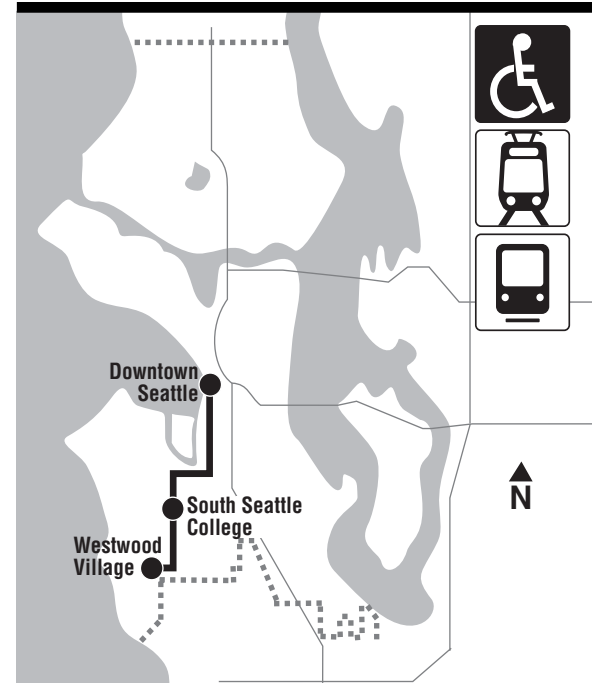

AM – Lighter Type PM – Darker Type

N2125125

125 SUNDAY/Domingo

To WESTWOOD VILLAGE →

Downtown Seattle	West Seattle	South Seattle College	Westwood Village
3rd Ave & Columbia St	Delridge Way SW & SW Andover St	16th Ave SW at SSC Entrance	25th Ave SW & SW Trenton St
Stop #481	Stop #21990	Stop #36145	Stop #39976
7:02	7:08	7:15	7:24
7:32	7:38	7:45	7:54
8:02	8:08	8:15	8:24
8:32	8:38	8:45	8:54
9:02	9:08	9:15	9:24
9:32	9:38	9:45	9:54
10:02	10:08	10:15	10:24
10:32	10:38	10:45	10:54
11:02	11:08	11:15	11:24
11:32	11:38	11:45	11:54
12:02	12:10	12:17	12:26
12:33	12:41	12:48	12:57
1:04	1:12	1:19	1:28
1:34	1:42	1:49	1:58
2:04	2:12	2:19	2:28
2:34	2:42	2:49	2:58
3:04	3:12	3:19	3:28
3:34	3:42	3:49	3:58
4:04	4:12	4:19	4:28
4:34	4:42	4:49	4:58
5:04	5:12	5:19	5:28
5:34	5:42	5:49	5:58
6:04	6:10	6:17	6:26
6:33	6:39	6:46	6:55
7:02	7:08	7:15	7:24

AM – Lighter Type PM – Darker Type

S2125125

125

Effective **REVISÉ** Sept. 24, 2018

Westwood Village,
West Seattle,
South Seattle College,
Downtown Seattle

September 22, 2018 thru March 22, 2019

Del 22 de septiembre de 2018 al 22 de marzo de 2019

How to Pay

At all times, pay your fare **when you board** the bus. Pay with cash (exact fare; drivers do not carry change), ticket or with a convenient regional ORCA card. Show your activated Transit GO Ticket (mobile ticket) or valid transfer to the driver. Metro transfers are valid on Metro, only. See "How to pay" on Metro's website for more information.

Pague su pasaje al abordar el autobús. Pague en efectivo (cantidad exacta; los conductores no tienen cambio), con tarjeta regional ORCA o muestre su boleto. Muestre su Transit GO Ticket activado (boleto electrónico) o su boleto transferible al conductor. Las transferencias son válidas sólo en Metro. Para mayor información, vea "Cómo pagar" en la página web de Metro.

What To Pay

Adults (19 and older)	$2.75
Youth (6-18 yrs)	$1.50
ORCA LIFT Fare*	$1.50
RRFP cardholders (registered seniors, Medicare, disabled)	$1.00
Children (thru age 5)	Four may ride free with person paying adult fare

*Income Qualified

Accessible Formats

People with disabilities who need this information in accessible formats may call 206-477-6066 (voice) or WA Relay: 711.

Cuánto pagar

Adultos (19 años y mayor)	$2.75
Jóvenes (6-18 años)	$1.50
Tarifa ORCA LIFT*	$1.50
Titulares de tarjetas RRFP (personas mayores registradas, Medicare, discapacitados)	$1.00
Niños (hasta los 5 años)	Pueden viajar hasta cuatro con una persona que pague la tarifa de adulto.

*Ingresos que reúnan los requisitos

Metro Customer Service
206-553-3000

Night Rider Tip

You can help drivers spot you when it is dark or during times of reduced visibility by wearing light-colored clothing and by standing in the most visible area of the bus stop. We don't want to miss you!

RIDER ALERT This symbol indicates a change in service. Watch for it in buses, at bus stops, and at timetable displays.

Interpreter
206-553-3000

Intérpretes
Переводчик
Перекладач
Turjubaan
Thông Dịch Viên

Snow/Emergency Service Servicio de emergencia/nieve

During most snow conditions, this route will operate via the snow routing shown in this timetable. In the rare event that Metro declares an emergency, it will not operate. Visit kingcounty.gov/metro/snow and sign up for Transit Alerts to stay informed during adverse conditions.

Durante la mayoría de las nevadas, esta ruta operará por la ruta designada que se muestra en este programa. En el caso poco frecuente que Metro declare una emergencia, no operará. Visite kingcounty.gov/metro/snow y regístrese para obtener Alertas de Tránsito y manténgase informado durante las condiciones adversas.

King County METRO