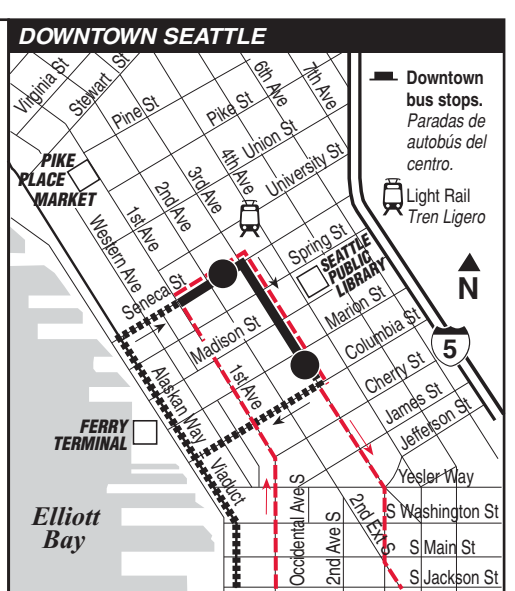

MAP LEGEND / LEYENDA DEL MAPA

- **—** Makes all regular stops. *Hace todas las paradas regulares.*
- **-----** Limited or no stops. *Limitado o sin paradas*
- **- - - - -** Snow route. *Ruta de nieve.*
- **●** TIME POINT / PUNTO DE TIEMPO: Street intersection from which departure times are shown on the schedules. *Intersección de la calle desde donde se muestran los horarios de salida.*
- **T** TRANSFER POINT / PUNTO DE TRANSFERENCIA: Route intersection for transferring to indicated route(s). *Intersección de ruta para la transferencia para indicar la ruta o rutas.*
- **T** TIME POINT & TRANSFER POINT / TIEMPO Y PUNTO DE TRANSFERENCIA
- **□** Landmark *El punto de referencia.*

Night Stop Program

For your added safety at night, you may request to exit the bus at a location along your route other than a regular bus stop. To do so, please go to the front of the bus and ask your driver at least one block before your desired stop. Safety considerations will determine if the driver can comply with your request. Night Stop service is available only from 8 pm to 5 am and is for dropping off riders only. Night Stop is not provided in downtown Seattle.

125 WEEKDAY/Entre semana

To DOWNTOWN SEATTLE →

Westwood Village	S Seattle College	West Seattle	Downtown Seattle
25th Ave SW & SW Henderson St	At On-Campus Stop	Delridge Way SW & SW Andover St	Seneca St & 3rd Ave
Stop #39980	Stop #36525	Stop #21620	Stop #185
5:12	5:20	5:27	5:43
5:43	5:51	5:58	6:14
6:14	6:23	6:30	6:50
6:32	6:42	6:50	7:10
6:52H	7:02H	7:10H	7:30H
7:12	7:22	7:30	7:50
7:32	7:42	7:50	8:13
7:52	8:02	8:10	8:33
8:12	8:22	8:30	8:53
8:34H	8:43H	8:50H	9:07H
8:54	9:03	9:10	9:27
9:14	9:23	9:30	9:47
9:44	9:53	10:00	10:17
10:14	10:23	10:30	10:47
10:44	10:53	11:00	11:17
11:14	11:23	11:30	11:47
11:44	11:53	12:00	12:17
12:14	12:23	12:30	12:47
12:44	12:53	1:00	1:17
1:14	1:23	1:30	1:47
1:44	1:53	2:00	2:17
2:14	2:23	2:30	2:47
2:44	2:53	3:00	3:16
3:14	3:23	3:30	3:46
3:34	3:43	3:50	4:06
3:54H	4:03H	4:10H	4:27H
4:14	4:23	4:30	4:47
4:34	4:43	4:50	5:07
4:54	5:03	5:10	5:27
5:14	5:23	5:30	5:47
5:34H	5:43H	5:50H	6:07H
5:54	6:03	6:10	6:27
6:14	6:23	6:30	6:47
6:44	6:53	7:00	7:16
7:15	7:23	7:30	7:46
8:00	8:08	8:15	8:31
8:45	8:53	9:00	9:16
9:30	9:38	9:45	10:01
10:15	10:23	10:30	10:46

AM – Lighter Type PM – Darker Type

125 WEEKDAY/Entre semana