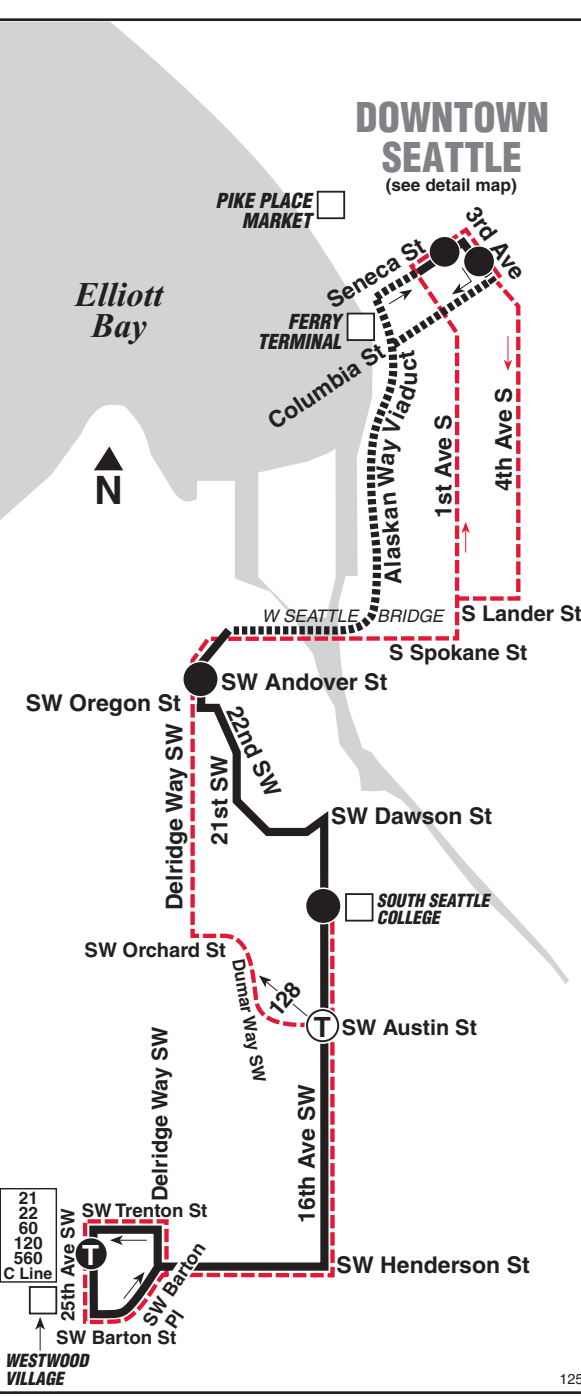

MAP LEGEND / LEYENDA DEL MAPA

- **—** Makes all regular stops. *Hace todas las paradas regulares.*
- **-----** Limited or no stops. *Limitado o sin paradas*
- **- - - - -** Snow route. *Ruta de nieve.*
- **●** TIME POINT / PUNTO DE TIEMPO: Street intersection from which departure times are shown on the schedules. *Intersección de la calle desde donde se muestran los horarios de salida.*
- **T** TRANSFER POINT / PUNTO DE TRANSFERENCIA: Route intersection for transferring to indicated route(s). *Intersección de ruta para la transferencia para indicar la ruta o rutas.*
- **T** TIME POINT & TRANSFER POINT / TIEMPO Y PUNTO DE TRANSFERENCIA
- **□** Landmark *El punto de referencia.*

Night Stop Program

For your added safety at night, you may request to exit the bus at a location along your route other than a regular bus stop. To do so, please go to the front of the bus and ask your driver at least one block before your desired stop. Safety considerations will determine if the driver can comply with your request. Night Stop service is available only from 8 pm to 5 am and is for dropping off riders only. Night Stop is not provided in downtown Seattle.

125 WEEKDAY/Entre semana

To DOWNTOWN SEATTLE →

Westwood Village	S Seattle College	West Seattle	Downtown Seattle
25th Ave SW & SW Henderson St	At On-Campus Stop	Delridge Way SW & SW Andover St	Seneca St & 3rd Ave
Stop #39980	Stop #36525	Stop #21620	Stop #185
5:12	5:20	5:27	5:43
5:43	5:51	5:58	6:14
6:14	6:23	6:30	6:50
6:32	6:42	6:50	7:10
6:52H	7:02H	7:10H	7:30H
7:12	7:22	7:30	7:50
7:32	7:42	7:50	8:13
7:52	8:02	8:10	8:33
8:12	8:22	8:30	8:53
8:34H	8:43H	8:50H	9:07H
8:54	9:03	9:10	9:27
9:14	9:23	9:30	9:47
9:44	9:53	10:00	10:17
10:14	10:23	10:30	10:47
10:44	10:53	11:00	11:17
11:14	11:23	11:30	11:47
11:44	11:53	12:00	12:17
12:14	12:23	12:30	12:47
12:44	12:53	1:00	1:17
1:14	1:23	1:30	1:47
1:44	1:53	2:00	2:17
2:14	2:23	2:30	2:47
2:44	2:53	3:00	3:16
3:14	3:23	3:30	3:46
3:34	3:43	3:50	4:06
3:54H	4:03H	4:10H	4:27H
4:14	4:23	4:30	4:47
4:34	4:43	4:50	5:07
4:54	5:03	5:10	5:27
5:14	5:23	5:30	5:47
5:34H	5:43H	5:50H	6:07H
5:54	6:03	6:10	6:27
6:14	6:23	6:30	6:47
6:44	6:53	7:00	7:16
7:15	7:23	7:30	7:46
8:00	8:08	8:15	8:31
8:45	8:53	9:00	9:16
9:30	9:38	9:45	10:01
10:15	10:23	10:30	10:46

AM – Lighter Type PM – Darker Type

125 WEEKDAY/Entre semana