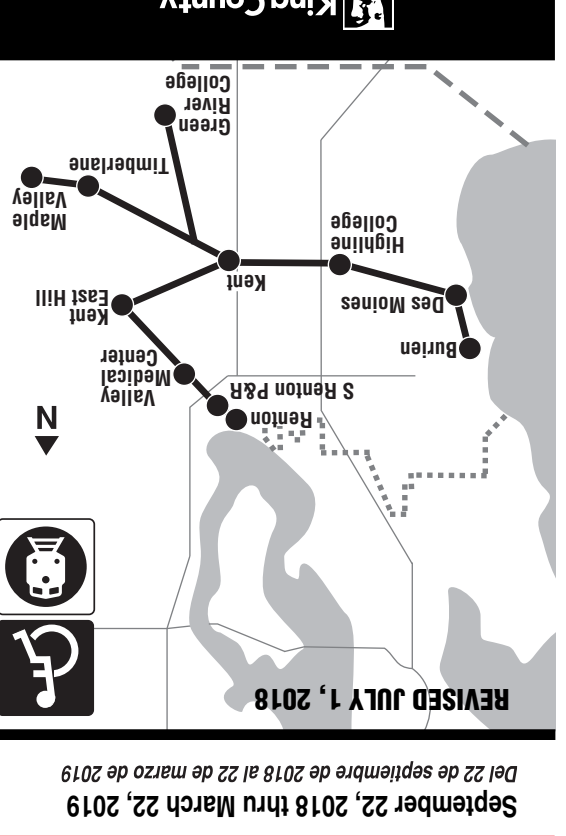

METRO King County

REvised JULY 1, 2018
Del 22 de septiembre de 2018 al 22 de marzo de 2019
September 22, 2018 thru March 22, 2019
164, 166, 168, 169
Green River College
Kent East Hill, Kent Station, Maple Valley, Timberlane, Highline College, Renton, Burien, Des Moines