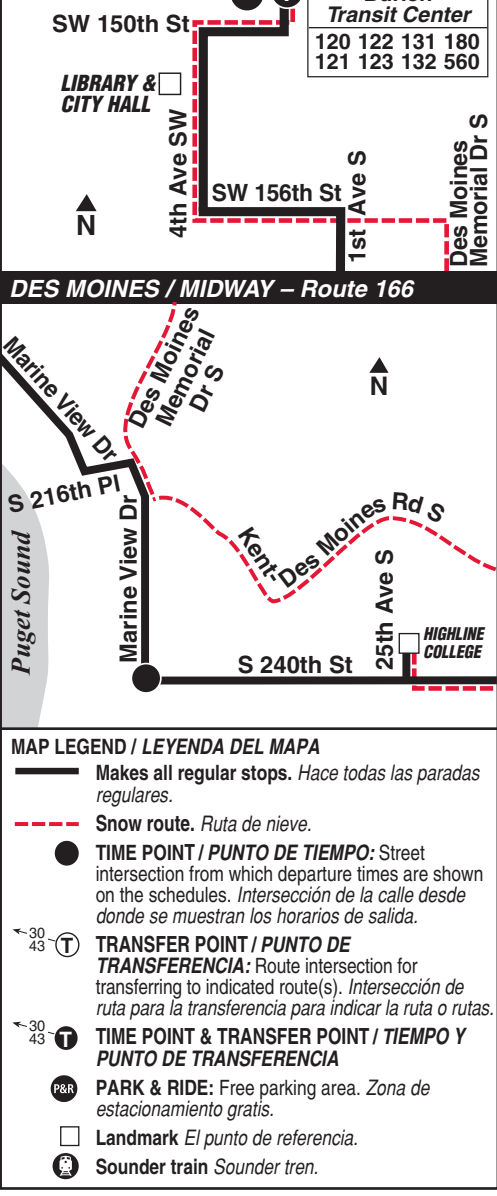

BURIEU - Route 166

Metro Customer Service
206-553-3000

Online Trip Planning

Use Metro's online Trip Planner to plan trips on scheduled service in King, Pierce and Snohomish counties. It provides details on transit stops, routes and schedules. Trip Planner itineraries do not include service disruptions and reroutes caused by weather, emergencies, traffic, events or construction. Trip Planner includes Metro Transit, Pierce Transit, Community Transit, Everett Transit, ST Express buses, Link light rail, Sounder commuter rail, King County Water Taxi, Washington State Ferries, the Seattle Center Monorail, and Seattle Streetcar.

www.kingcounty.gov/tripplanner

Holiday Information/ Información sobre feriados

The Sunday schedules for routes 166 and 168 will be operated on the following holidays. Los horarios de domingo de las rutas 166 y 168 que se muestran aquí se aplicarán para los siguientes feriados:

Thanksgiving Nov. 22
Día de acción de gracias el 22 de noviembre

Christmas Dec. 25
Navidad el 25 de diciembre

New Year Jan. 1, 2019
Año nuevo el 1 de enero de 2019

168 WEEKDAY/Entre semana

To KENT →

Maple Valley	Timberlane	Lake Meridian P&R	Kent Station
SE 264th St & 242nd Ave SE	Timberlane Wy SE & SE 267th St	172nd Ave SE & SE 272nd St	104th Ave SE & SE 248th St
4:34H	4:42H	4:50H	4:57H
5:12	5:20	5:28	5:36
5:45	5:53	6:01	6:09
6:16	6:24	6:32	6:40
6:47	6:55	7:03	7:11
7:17	7:25	7:33	7:41
7:47	7:55	8:03	8:11
8:17	8:25	8:33	8:41
8:49	8:57	9:05	9:13
9:20	9:28	9:35	9:43
9:50	9:58	10:05	10:13
10:20	10:28	10:35	10:43
10:50	10:58	11:05	11:13
11:18	11:26	11:34	11:42
11:48	11:56	12:04	12:12
12:18	12:26	12:34	12:42
12:48	12:56	1:04	1:12
1:18	1:26	1:34	1:42
1:46	1:54	2:02	2:10
2:15	2:23	2:31	2:40
2:43	2:51	3:00	3:09
3:12	3:20	3:29	3:39
3:43	3:51	4:00	4:10
4:13	4:21	4:30	4:40
4:43	4:51	5:00	5:10
5:14	5:22	5:31	5:41
5:45	5:53	6:02	6:12
6:19	6:26	6:34	6:42
6:55	7:02	7:10	7:18
7:57	8:04	8:11	8:18
8:57	9:04	9:11	9:18
9:57	10:04	10:11	10:18
10:57	11:04	11:11	11:18

168 SATURDAY/Sábado

To MAPLE VALLEY →

Maple Valley	Timberlane	Lake Meridian P&R	Maple Valley
Railroad Ave N & Pioneer St	104th Ave SE & SE 248th St	132nd Ave SE & SE 270th St	Wax Rd SE & SE 272nd St
5:25	5:31	5:39	5:46
6:10	6:16	6:24	6:34
6:40	6:46	6:54	7:04
7:10	7:16	7:24	7:34
7:40	7:46	7:54	8:04
8:10	8:16	8:24	8:34
8:40	8:46	8:54	9:03
9:10	9:16	9:24	9:33
9:40	9:46	9:54	10:04
10:10	10:16	10:24	10:35
10:40	10:46	10:54	11:05
11:10	11:16	11:24	11:35
11:40	11:46	11:56	12:07
12:10	12:16	12:26	12:37
12:40	12:46	12:56	1:07
1:10	1:16	1:26	1:37
1:40	1:47	1:58	2:09
2:10	2:17	2:28	2:39
2:40	2:47	2:59	3:12
3:10	3:17	3:29	3:42
3:40	3:48	4:00	4:13
4:10	4:18	4:30	4:43
4:40	4:48	5:00	5:13
5:10	5:18	5:30	5:43
5:40	5:48	6:00	6:12
6:15	6:23	6:34	6:44
6:45	6:52	7:02	7:12
7:10	7:17	7:27	7:37
8:10	8:16	8:25	8:33
9:10	9:16	9:25	9:33
10:10	10:16	10:24	10:31
11:10	11:16	11:24	11:30
11:50	11:56	12:04	12:10

168 SATURDAY/Sábado