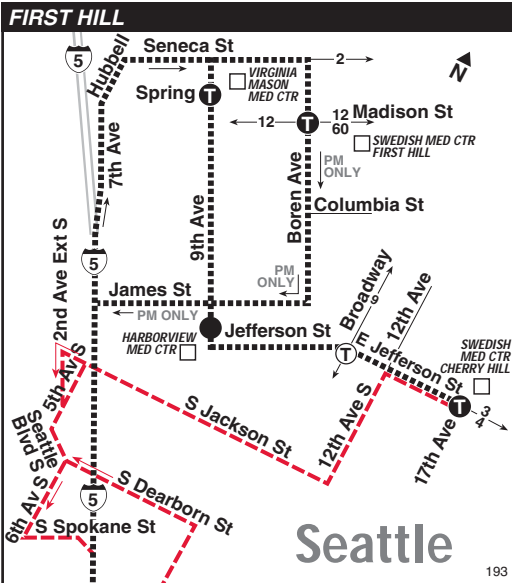

September 22, 2018 thru March 22, 2019

Del 22 de septiembre de 2018 al 22 de marzo de 2019

King County
METRO

MAP LEGEND / LEYENDA DEL MAPA

- Makes all regular stops. *Hace todas las paradas regulares.*
- - - - Snow route. *Ruta de nieve.*
- TIME POINT / PUNTO DE TIEMPO: Street intersection from which departure times are shown on the schedules. *Intersección de la calle desde donde se muestran los horarios de salida.*
- Ⓣ TIME POINT & TRANSFER POINT / TIEMPO Y PUNTO DE TRANSFERENCIA
- Ⓟ PARK & RIDE: Free parking area. *Zona de estacionamiento gratis.*

Express Service Information

To First Hill: Stops at Federal Way Park & Ride; on 23rd Ave S at S 319th Pl; Federal Way Transit Center; on S 317th St at 26th Ave S; Star Lake Freeway Station (I-5 at S 272nd St); at I-5 & Kent-Des Moines Freeway Station; southbound on Interurban Ave S at 48th Ave S; northbound on Interurban Ave S at 52nd Ave S; on Seneca St at 8th Ave; on 9th Ave at Spring St, Marion St, Cherry St and Jefferson St; and on E Jefferson St at Broadway, 12th Ave, 14th Ave and 17th Ave.

To Federal Way: Stops on E Jefferson St at 17th Ave and 12th Ave; on Jefferson St at Broadway and 9th Ave; on 9th Ave at Spring St; on Boren Ave at Seneca St, Madison St and Columbia St; northbound on Interurban Ave S at 52nd Ave S and 48th Ave S; at I-5 & Kent-Des Moines Freeway Station; at Star Lake Freeway Station (I-5 & S 272nd); on S 317th St at 26th Ave S; at Federal Way Transit Center; on 23rd Ave S at S 320th St and Federal Way Park & Ride.