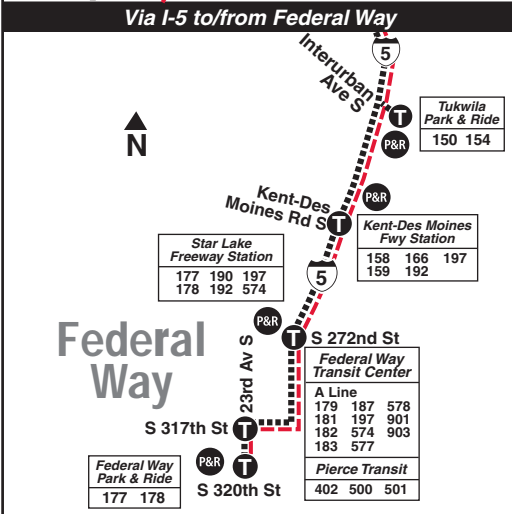

September 22, 2018 thru March 22, 2019

Del 22 de septiembre de 2018 al 22 de marzo de 2019

King County
METRO

MAP LEGEND / LEYENDA DEL MAPA

- Makes all regular stops. *Hace todas las paradas regulares.*
- - - - Snow route. *Ruta de nieve.*
- TIME POINT / PUNTO DE TIEMPO: Street intersection from which departure times are shown on the schedules. *Intersección de la calle desde donde se muestran los horarios de salida.*
- Ⓣ TIME POINT & TRANSFER POINT / TIEMPO Y PUNTO DE TRANSFERENCIA
- Ⓟ PARK & RIDE: Free parking area. *Zona de estacionamiento gratis.*

Express Service Information

To First Hill: Stops at Federal Way Park & Ride; on 23rd Ave S at S 319th Pl; Federal Way Transit Center; on S 317th St at 26th Ave S; Star Lake Freeway Station (I-5 at S 272nd St); at I-5 & Kent-Des Moines Freeway Station; southbound on Interurban Ave S at 48th Ave S; northbound on Interurban Ave S at 52nd Ave S; on Seneca St at 8th Ave; on 9th Ave at Spring St, Marion St, Cherry St and Jefferson St; and on E Jefferson St at Broadway, 12th Ave, 14th Ave and 17th Ave.

To Federal Way: Stops on E Jefferson St at 17th Ave and 12th Ave; on Jefferson St at Broadway and 9th Ave; on 9th Ave at Spring St; on Boren Ave at Seneca St, Madison St and Columbia St; northbound on Interurban Ave S at 52nd Ave S and 48th Ave S; at I-5 & Kent-Des Moines Freeway Station; at Star Lake Freeway Station (I-5 & S 272nd); on S 317th St at 26th Ave S; at Federal Way Transit Center; on 23rd Ave S at S 320th St and Federal Way Park & Ride.