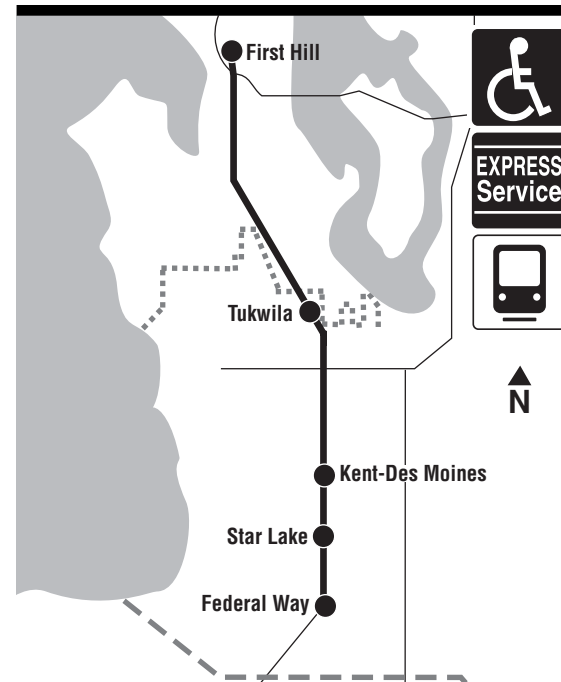

Pague su pasaje al abordar el autobús. Pague en efectivo (cantidad exacta; los conductores no tienen cambio), con tarjeta regional ORCA o muestre su boleto. Muestre su Transit GO Ticket activado (boleto electrónico) o su boleto transferible al conductor. Las transferencias son válidas sólo en Metro. Para mayor información, vea "Cómo pagar" en la página web de Metro.

What To Pay

Adults (19 and older)	$2.75
Youth (6-18 yrs)	$1.50
ORCA LIFT Fare*	$1.50
RRFP cardholders (registered seniors, Medicare, disabled)	$1.00
Children (thru age 5)	Four may ride free with person paying adult fare

*Income Qualified

Cuánto pagar

Adultos (19 años y mayor)	$2.75
Jóvenes (6-18 años)	$1.50
Tarifa ORCA LIFT*	$1.50
Titulares de tarjetas RRFP (personas mayores registradas, Medicare, discapacitados)	$1.00
Niños (hasta los 5 años)	Pueden viajar hasta cuatro con una persona que pague la tarifa de adulto.

*Ingresos que reúnan los requisitos

Interpreter
206-553-3000

Intérpretes
Переводчик
Перекладач
Turjubaan
Thông Dịch Viên

པ་ཤ་མཉེས་པའི་ལྷན་ཁག་
ཅིང་རབ་ལྷེ་རེ་བ་
翻譯員
통역사

193

Federal Way, Star Lake, Kent-Des Moines Freeway Station, Tukwila P&R, First Hill

September 22, 2018 thru March 22, 2019

Del 22 de septiembre de 2018 al 22 de marzo de 2019

King County
METRO