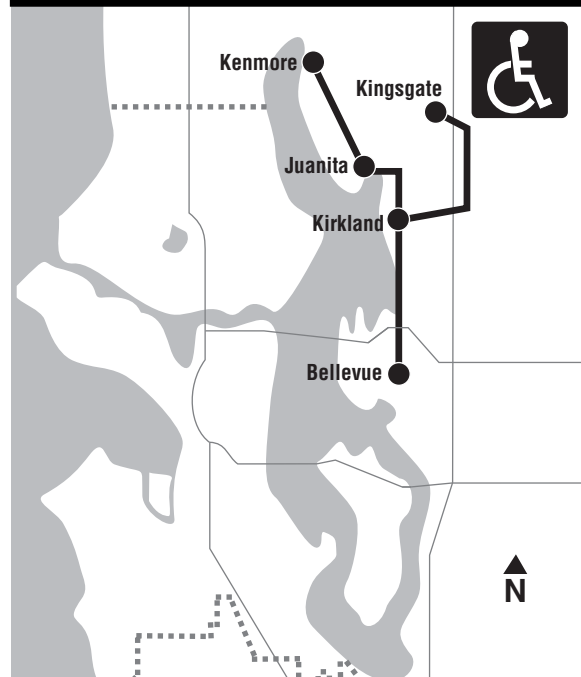

AM – Lighter Type PM – Darker Type

234, 235 SUNDAY/Domingo

To KIRKLAND, KENMORE, KINGSGATE →

	Bellevue Transit Ctr Bay 10		South Kirkland P&R		Kirkland Transit Ctr Bay 2		Kenmore P&R		Kingsgate Park & Ride	
Route	NE 6th St & 108th Ave NE	NE 38th PI & 108th Ave NE	3rd St & Park Lane	NE 116th St & 98th Ave NE	NE Bothell Way & 73rd Ave NE	124th Ave NE & NE 116th St	116th Way NE & NE 132nd St			
235	7:20	7:28	7:40W	—	—	7:48	7:57			
234	7:50	7:58	8:05	8:10	8:30	—	—			
235	8:20	8:28	8:40W	—	—	8:48	8:57			
234	8:50	8:58	9:05	9:10	9:30	—	—			
235	9:20	9:28	9:40W	—	—	9:49	9:58			
234	9:50	9:58	10:05	10:10	10:30	—	—			
235	10:20	10:28	10:40W	—	—	10:49	10:58			
234	10:50	10:58	11:06	11:12	11:34	—	—			
235	11:20	11:29	11:42W	—	—	11:51	12:02			
234	11:50	11:59	12:07	12:13	12:35	—	—			
235	12:20	12:29	12:42W	—	—	12:51	1:02			
234	12:50	12:59	1:07	1:13	1:35	—	—			
235	1:20	1:29	1:42W	—	—	1:51	2:02			
234	1:50	1:59	2:07	2:13	2:35	—	—			
235	2:20	2:29	2:42W	—	—	2:51	3:02			
234	2:50	2:59	3:07	3:13	3:35	—	—			
235	3:20	3:29	3:42W	—	—	3:51	4:02			
234	3:50	3:59	4:07	4:13	4:35	—	—			
235	4:20	4:29	4:42W	—	—	4:51	5:02			
234	4:50	4:59	5:07	5:13	5:35	—	—			
235	5:20	5:29	5:42W	—	—	5:51	6:02			
234	5:50	5:59	6:06	6:12	6:34	—	—			
235	6:20	6:28	6:40W	—	—	6:49	6:59			
234	6:50	6:58	7:05	7:11	7:33	—	—			
235	7:20	7:28	7:40W	—	—	7:49	7:59			
234	7:50	7:58	8:05	8:11	8:33	—	—			
235	8:25	8:33	8:45W	—	—	8:53	9:02			
235	9:25	9:33	9:45W	—	—	9:53	10:02			
235	10:25	10:33	10:45W	—	—	10:53	11:02			
235	11:25	11:33	11:45W	—	—	11:52	11:59			

AM – Lighter Type PM – Darker Type

234, 235

Kingsgate, Kenmore, Juanita, Kirkland, Bellevue

September 22, 2018 thru March 22, 2019
Del 22 de septiembre de 2018 al 22 de marzo de 2019

Timetable Symbol

W - Leaves at this time. Arrives 5 minutes earlier.