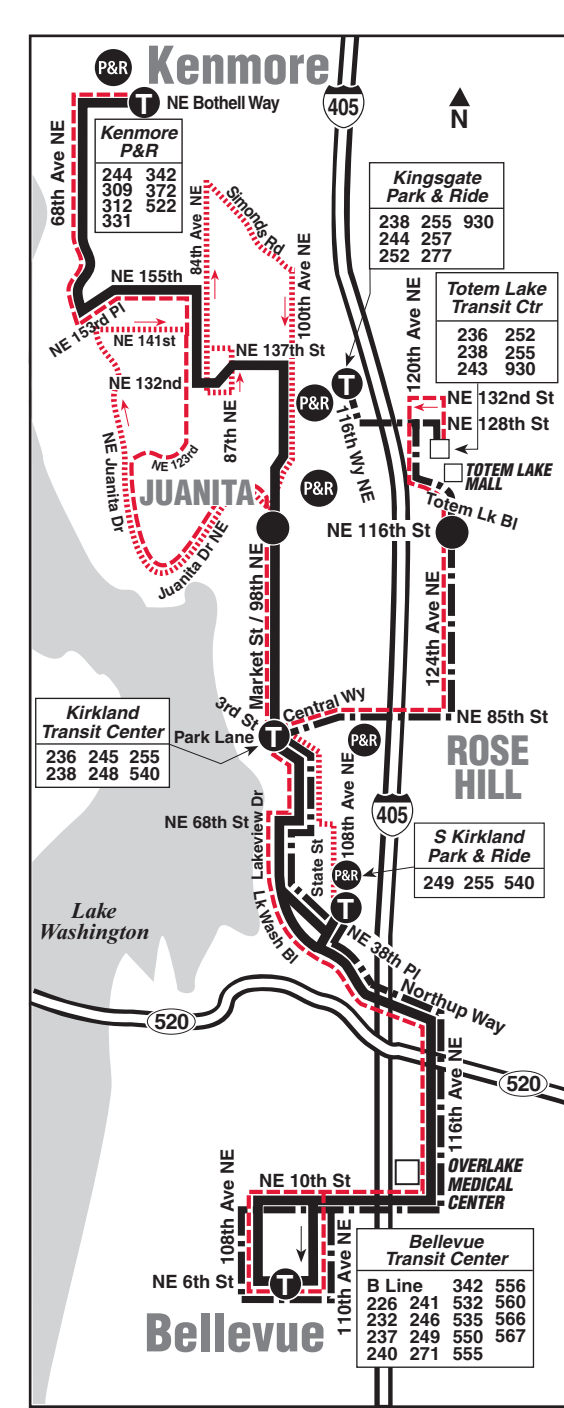

MAP LEGEND / LEYENDA DEL MAPA

- Route 234 Ruta 234 del autobús.
- Route 235 Ruta 235 del autobús.
- Snow route. Ruta de nieve.
- Snow shuttle. Servicio de conexión durante nevada.
- **TIME POINT / PUNTO DE TIEMPO:** Street intersection from which departure times are shown on the schedules. Intersección de la calle desde donde se muestran los horarios de salida.
- **TRANSFER POINT / PUNTO DE TRANSFERENCIA:** Route intersection for transferring to indicated route(s). Intersección de ruta para la transferencia para indicar la ruta o rutas.
- **TIME POINT & TRANSFER POINT / TIEMPO Y PUNTO DE TRANSFERENCIA**
- **P&R PARK & RIDE:** Free parking area. Zona de estacionamiento gratis.

Snow/Emergency Service Servicio de emergencia/ nieve

During most snow conditions, routes 234 and 235 will operate via the snow routing shown in this timetable. If Metro declares an emergency, Route 235 will continue to operate as an Emergency Snow Network route, using its same route number and snow routing as shown. Route 234 will not operate during emergency conditions. Visit kingcounty.gov/metro/snow and sign up for Transit Alerts to stay informed during adverse conditions.

Durante la mayoría de las nevadas, las rutas 234 y 235 operarán por las rutas que se muestran en este programa, designadas para tales condiciones. Si Metro declara emergencia, la ruta 235 continuará operando como ruta de la Red del Servicio de Emergencia, con el mismo número de ruta y recorrido que se muestra aquí. La ruta 234 no operará durante condiciones de emergencia. Visite kingcounty.gov/metro/snow y regístrese para recibir Alertas de tránsito y mantenerse informado durante las condiciones adversas

Bike & Ride

Metro buses have bike racks that hold three bikes. The racks are easy to use at no extra cost. Just follow the simple instructions posted near the rack. You may load or unload your bike anytime at all regular Metro bus stops, including downtown Seattle and the transit tunnel.

234, 235 WEEKDAY/Entre semana

To KIRKLAND, BELLEVUE →