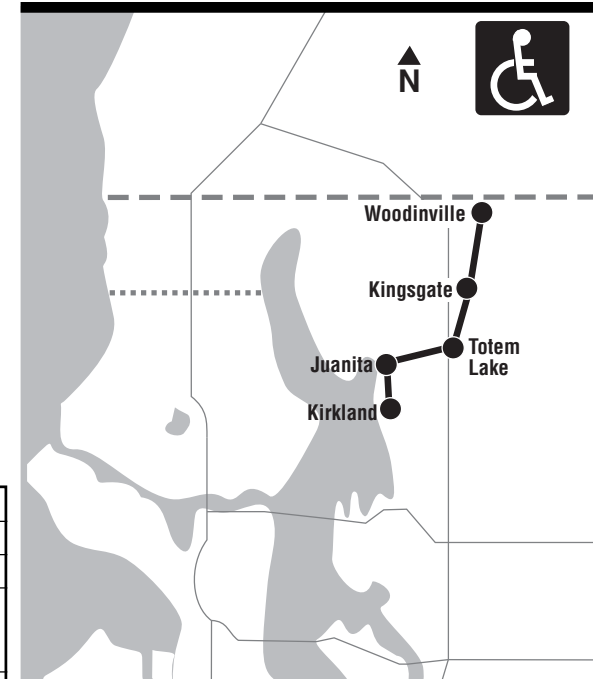

AM – Lighter Type PM – Darker Type

N2236236

Text for Bus Times

If you want bus arrival times at your stop, both scheduled times and real times, try Metro's new texting tool for getting up to the next three trips of any route that serves your bus stop. Simply text your bus stop number to 62550 and follow the prompts. Bus stop numbers can be found at all Metro bus stops, via Metro's Trip Planner, the Puget Sound Trip Planner app, on Metro timetables (at timepoints, only; space available), and on Metro's website, kingcounty.gov/metro.

What To Pay

Adults (19 and older)	$2.75
Youth (6-18 yrs)	$1.50
ORCA LIFT Fare*	$1.50
RRFP cardholders (registered seniors, Medicare, disabled)	$1.00
Children (thru age 5)	Four may ride free with person paying adult fare

*Income Qualified

Cuánto pagar

Adultos (19 años y mayor)	$2.75
Jóvenes (6-18 años)	$1.50
Tarifa ORCA LIFT*	$1.50
Titulares de tarjetas RRFP (personas mayores registradas, Medicare, discapacitados)	$1.00
Niños (hasta los 5 años)	Pueden viajar hasta cuatro con una persona que pague la tarifa de adulto.

*Ingresos que reúnan los requisitos