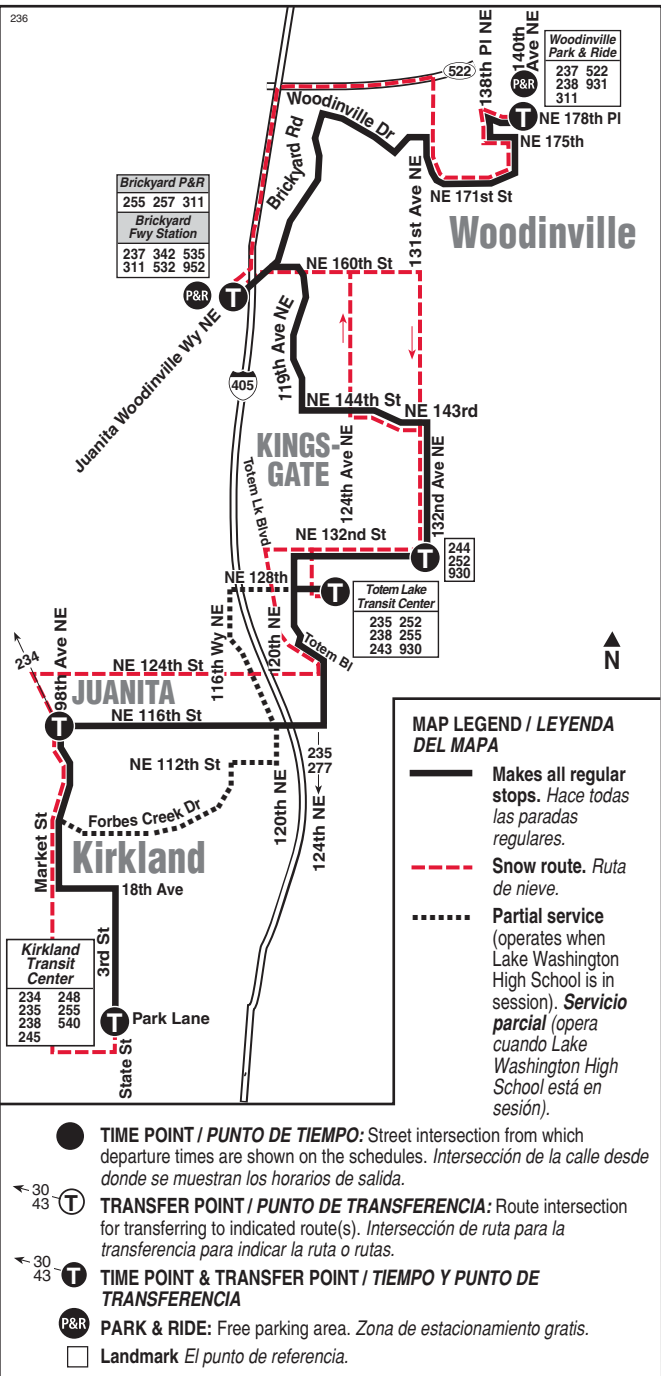

Snow/ Emergency Service Servicio de emergencia/ nieve

During most snow conditions, this route will operate via the snow routing shown in this timetable. In the rare event that Metro declares an emergency, it will not operate. Visit kingcounty.gov/metro/ snow and sign up for Transit Alerts to stay informed during adverse conditions.

Durante la mayoría de las nevadas, esta ruta operará por la ruta designada que se muestra en este programa. En el caso poco frecuente que Metro declare una emergencia, no operará. Visite kingcounty.gov/metro/ snow y regístrese para obtener Alertas de Tránsito y mantenerse informado durante las condiciones adversas.

Accessible Formats

People with disabilities who need this information in accessible formats may call 206-477-6066 (voice) or WA Relay: 711.

Metro Customer Service
206-553-3000

236 WEEKDAY/Entre semana

To KIRKLAND →

Woodinville Brickyard P&R	Woodinville Park & Ride	Kingsgate	Totem Lake Transit Ctr Bay 2	Juanita	Kirkland Transit Ctr Bay 4	To Route
140th Ave NE & NE 179th St	NE 160th St I-405	132nd Ave NE & NE 132nd St	NE 128th St & 120th Ave NE	98th Ave NE & NE 116th St	3rd St & Park Lane	Stop #75995
5:21	5:34	5:43	5:48	5:57	6:04	238
5:51	6:04	6:13	6:18	6:27	6:34	238
6:17	6:30	6:39	6:44	6:54	7:03	238
6:42	6:55	7:05	7:11	7:22	7:33	238
7:10	7:23	7:33	7:39	7:50	8:02	238
7:37	7:50	8:00	8:06	8:20	8:32	238
8:07	8:20	8:30	8:36	8:50	9:02	238
8:44	8:57	9:07	9:14	9:24	9:34	238
9:14	9:27	9:37	9:44	9:54	10:04	238
9:44	9:57	10:07	10:14	10:24	10:34	238
10:14	10:27	10:37	10:44	10:54	11:04	238
10:44	10:57	11:07	11:14	11:24	11:34	238
11:14	11:27	11:37	11:44	11:54	12:04	238
11:44	11:57	12:07	12:14	12:24	12:34	238
12:14	12:27	12:37	12:44	12:54	1:04	238
12:44	12:57	1:07	1:14	1:24	1:34	238
1:14	1:27	1:37	1:44	1:54	2:04	238
1:44	1:57	2:07	2:14	2:24	2:34	238
2:12	2:25	2:35	2:42	2:54	3:04	238
2:52	3:05	3:17	3:24	3:36	3:46	238
3:23	3:36	3:48	3:55	4:07	4:17	238
3:53	4:06	4:18	4:25	4:37	4:47	238
4:23	4:36	4:48	4:55	5:07	5:17	238
4:53	5:06	5:18	5:25	5:37	5:47	238
5:26	5:39	5:51	5:58	6:10	6:19	238
6:00	6:13	6:24	6:31	6:39	6:47	238
6:33	6:46	6:54	6:58	7:06	7:14	238
7:03	7:16	7:24	7:28	7:36	7:44	238
7:33	7:46	7:54	7:58	8:06	8:13	238

AM – Lighter Type PM – Darker Type

236 WEEKDAY/Entre semana

To WOODINVILLE →