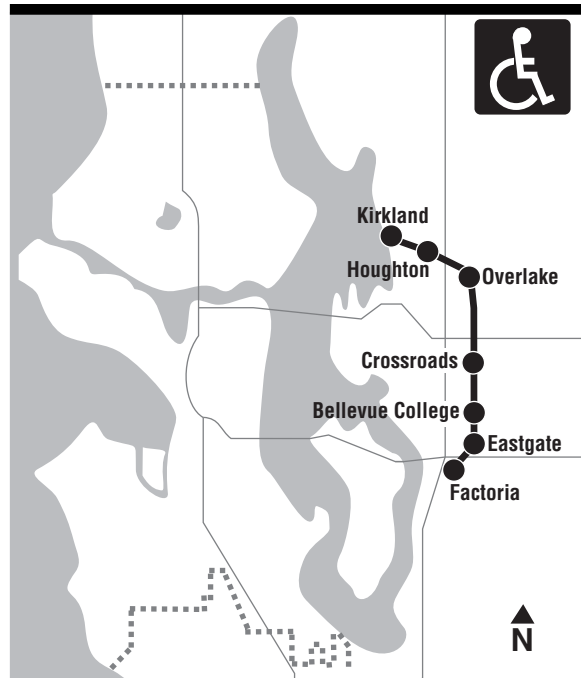

AM – Lighter Type PM – Darker Type

245 SUNDAY/Domingo

To CROSSROADS, KIRKLAND →

Eastgate P&R Bay 2	Crossroads	Overlake Transit Ctr Bay 8	Houghton P&R	Kirkland Transit Center
SE Eastgate Way & 140th Ave SE	156th Ave NE NE 8th St	156th Ave NE NE 40th St	116th Ave NE NE 70th Pl	3rd St & Park Lane
7:00B	7:11	7:17	7:26	7:35
8:00	8:11	8:17	8:26	8:35
9:00	9:11	9:18	9:27	9:36
10:02	10:16	10:24	10:34	10:44
10:32	10:46	10:54	11:04	11:14
11:02	11:18	11:26	11:36	11:46
11:32	11:48	11:56	12:06	12:16
12:12	12:28	12:37	12:47	12:57
12:42	12:58	1:07	1:17	1:27
1:12	1:28	1:37	1:47	1:57
1:42	1:58	2:07	2:17	2:27
2:12	2:28	2:37	2:47	2:57
2:42	2:58	3:07	3:17	3:27
3:12	3:28	3:37	3:47	3:57
3:42	3:58	4:07	4:17	4:27
4:12	4:28	4:37	4:47	4:57
4:42	4:58	5:07	5:17	5:27
5:12	5:28	5:37	5:47	5:57
5:42	5:58	6:07	6:17	6:27
6:11	6:27	6:35	6:45	6:55
6:40	6:54	7:02	7:12	7:22
7:08	7:20	7:27	7:37	7:47
8:03	8:15	8:22	8:32	8:41
9:00	9:11	9:17	9:26	9:34
10:00	10:11	10:17	10:26	10:34
11:00	11:11	11:17	11:26	11:34

Timetable Symbol

B - This trip begins at 124th Ave SE & SE 44th St 8 minutes earlier.

Text for Bus Times

If you want bus arrival times at your stop, both scheduled times and real times, try Metro's new texting tool for getting up to the next three trips of any route that serves your bus stop. Simply text your bus stop number to 62550 and follow the prompts. Bus stop numbers can be found at all Metro bus stops, via Metro's Trip Planner, the Puget Sound Trip Planner app, on Metro timetables (at timepoints, only; space available), and on Metro's website, kingcounty.gov/metro.