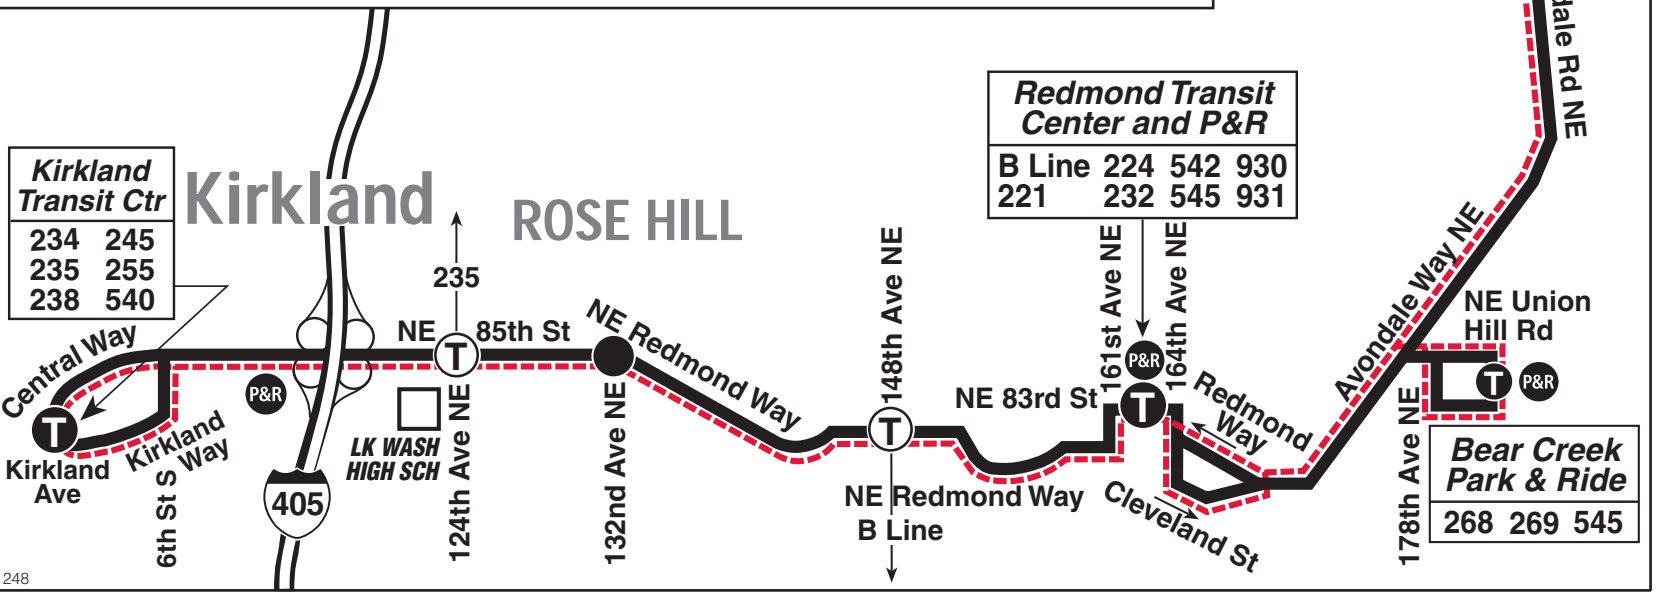

**MAP LEGEND / LEYENDA DEL MAPA**

**—** Makes all regular stops. *Hace todas las paradas regulares.*

**- - -** Snow route. *Ruta de nieve.*

**●** **TIME POINT / PUNTO DE TIEMPO:** Street intersection from which departure times are shown on the schedules. *Intersección de la calle desde donde se muestran los horarios de salida.*

**□** **Landmark El punto de referencia.**

**P&R** **PARK & RIDE:** Free parking area. *Zona de estacionamiento gratis*

**VanShare**  
*You know a good thing when you ride!*

Let VanShare bridge the gap in your commute. Starting a vanshare is simple. You just need five people including a volunteer driver. Use it to make the connection to your final destination from any transportation terminal. To start a VanShare, phone us at 206-625-4500 or e-mail us at VanShare@kingcounty.gov. Link to our web page through Metro at kingcounty.gov/metro