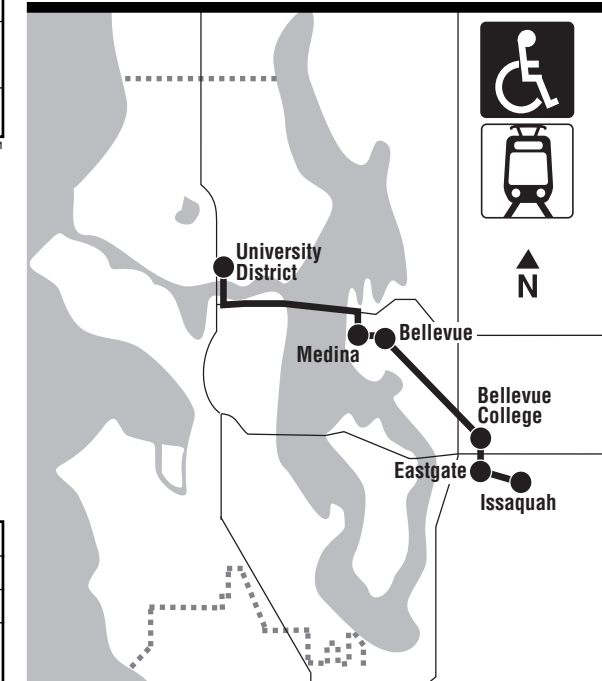

*Ingresos que reúnan los requisitos

271

Issaquah, Eastgate, Bellevue College, Bellevue Transit Center, Medina, University District

September 22, 2018 thru March 22, 2019

Del 22 de septiembre de 2018 al 22 de marzo de 2019

G - Continues into Eastgate to 15200 SE 37th St, arriving 6 minutes later.

W - Bus leaves at this time. It arrives about 5 minutes earlier.

Símbolos del programa

† - Estimated time. Tiempo estimado.

Link Light Rail

Transfers to/from Link can be made at the UW Link Station at NE Pacific St & Montlake Blvd NE.

Please refer to Sound Transit's Transit Guide for schedule information.