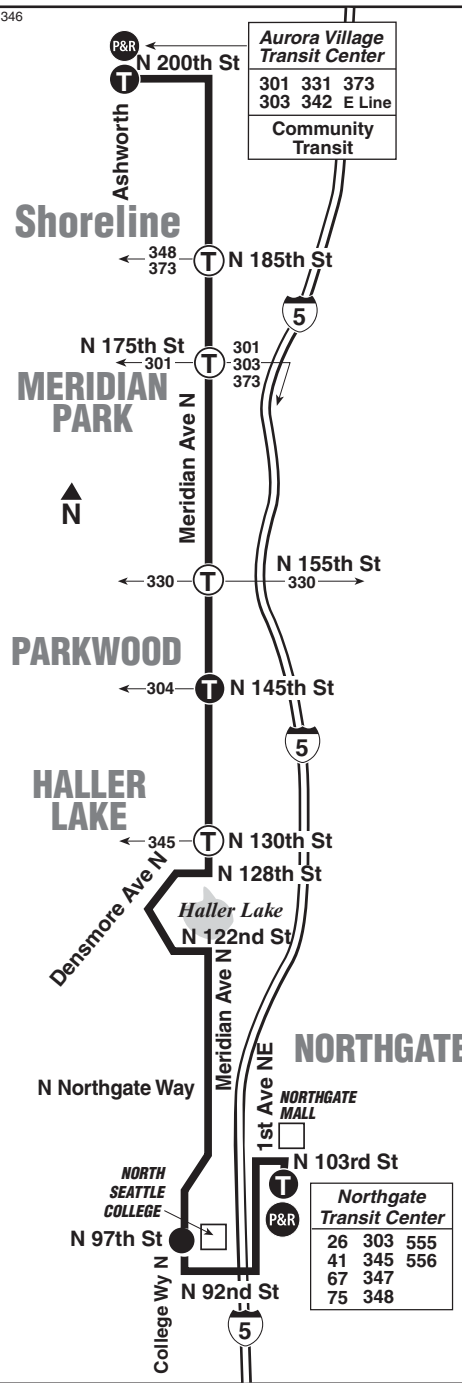

346 SATURDAY/Sábado

To NORTHGATE → To DOWNTOWN →

Aurora Village Transit Center			North Seattle College	Northgate Transit Center	Downtown Seattle	
Bay 4	Haller Lake	College Way N & 97th St	NE 103rd St & Transit Roadway Bay 4	Bay 5	Transit Station	University Street
N 200th St & Ashworth Ave N			Meridian Ave N & N 145th St	College Way N & N 97th St	NE 103rd St & Transit Roadway Bay 5	University Street Station
ROUTE 346			ROUTE 41			
6:04	6:14	6:24	6:29	6:36	6:56	
7:05	7:15	7:25	7:30F	7:36	7:56	
8:05	8:15	8:25	8:30	8:34	8:56	
8:34	8:44	8:54	8:59F	9:04	9:27	
9:05	9:15	9:25	9:30F	9:34	9:57	
9:33	9:43	9:53	9:58F	10:04	10:29	
10:02	10:12	10:22	10:27F	10:34	10:58	
10:32	10:42	10:52	10:57F	11:04	11:28	
11:01	11:11	11:21	11:27F	11:34	11:58	
11:30	11:41	11:51	11:57F	12:04	12:28	
12:00	12:11	12:21	12:27F	12:34	12:58	
12:31	12:41	12:51	12:57F	1:04	1:28	
1:01	1:11	1:21	1:27F	1:34	2:07	
1:30	1:40	1:51	1:57F	2:04	2:37	
2:01	2:11	2:21	2:27F	2:34	3:09	
2:31	2:41	2:51	2:57F	3:04	3:39	
3:01	3:11	3:21	3:27F	3:34	4:10	
3:30	3:41	3:51	3:57F	4:04	4:40	
4:01	4:11	4:21	4:27F	4:34	5:10	
4:30	4:40	4:50	4:56F	5:04	5:38	
5:01	5:11	5:21	5:27F	5:34	6:08	
5:31	5:41	5:51	5:57F	6:04	6:38	
6:03	6:12	6:21	6:27F	6:34	7:07	
7:03	7:12	7:22	7:28F	7:35	8:03	
8:06	8:15	8:24	8:29	8:35	9:02	
9:06	9:15	9:24	9:29	9:35	10:00	
10:08	10:16	10:24	10:29F	10:35	10:59	
11:07	11:16	11:25	11:30	11:32	11:56	

346

**Aurora Village,
 Shoreline,
 Haller Lake,
 North Seattle College,
 Northgate**

September 22, 2018 thru March 22, 2019

Del 22 de septiembre de 2018 al 22 de marzo de 2019

King County
METRO

Text for Bus Times