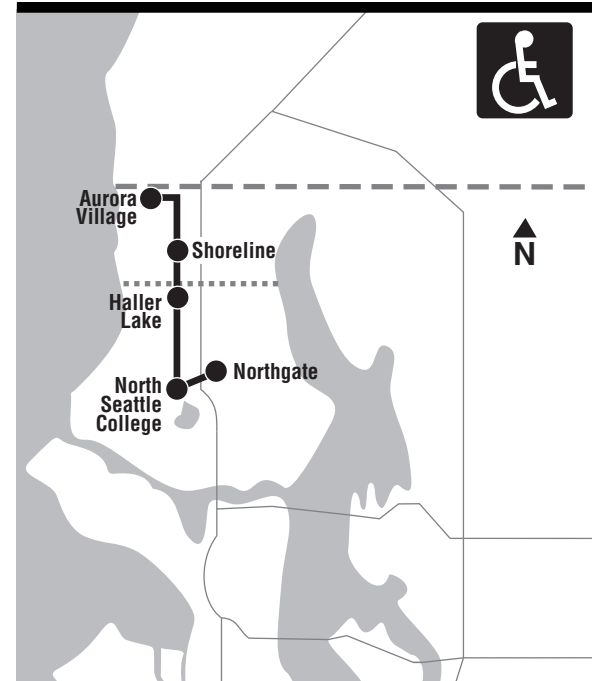

346

**Aurora Village,
 Shoreline,
 Haller Lake,
 North Seattle College,
 Northgate**

September 22, 2018 thru March 22, 2019

Del 22 de septiembre de 2018 al 22 de marzo de 2019

King County
METRO

Text for Bus Times

If you want bus arrival times at your stop, both scheduled times and real times, try Metro's new texting tool for getting up to the next three trips of any route that serves your bus stop. Simply text your bus stop number to 62550 and follow the prompts. Bus stop numbers can be found at all Metro bus stops, via Metro's Trip Planner, the Puget Sound Trip Planner app, on Metro timetables (at timepoints, only; space available), and on Metro's website, kingcounty.gov/metro.