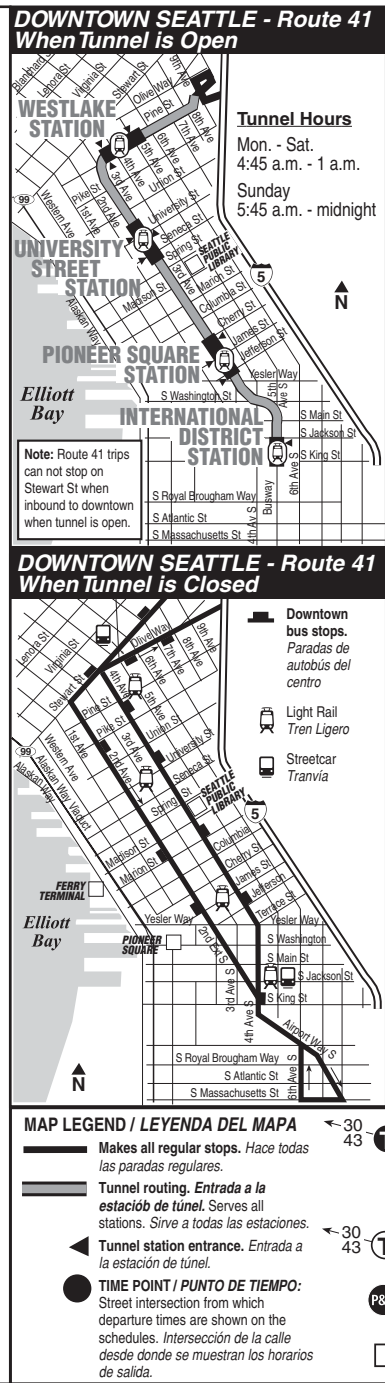

Text for Bus Times

If you want bus arrival times at your stop, both scheduled times and real times, try Metro's new texting tool for getting up to the next three trips of any route that serves your bus stop. Simply text your bus stop number to 62550 and follow the prompts. Bus stop numbers can be found at all Metro bus stops, via Metro's Trip Planner, the Puget Sound Trip Planner app, on Metro timetables (at timepoints, only; space available), and on Metro's website, kingcounty.gov/metro.

346 WEEKDAY/Entre semana

To NORTHGATE → To DOWNTOWN →

Aurora Village Transit Center Bay 4	Haller Lake	North Seattle College	Northgate Transit Center	Downtown Seattle TUNNEL
N 200th St & Ashworth Ave N	Meridian Ave N & N 145th St	College Way N & N 97th St	NE 103rd St & Transit Roadway Bay 4 Bay 5	University Street Station
ROUTE 346		ROUTE 41		
5:19	5:30	5:39	5:45	5:52
5:46	5:57	6:08	6:15F	6:22
6:16	6:27	6:38	6:45F	6:52
6:46	6:57	7:08	7:15F	7:19
7:14	7:26	7:39	7:46F	7:51
7:44	7:56	8:09	8:16F	8:21
8:14	8:26	8:38	8:45F	8:48
8:44	8:56	9:07	9:14F	9:18
9:15	9:26	9:37	9:44F	9:48
9:45	9:56	10:07	10:14F	10:19
10:15	10:26	10:37	10:44F	11:03
10:45	10:56	11:07	11:14F	11:15
11:15	11:26	11:37	11:44F	11:51
11:45	11:56	12:07	12:14F	12:17
12:15	12:26	12:37	12:44F	12:47
12:45	12:56	1:07	1:14F	1:17
1:15	1:26	1:37	1:44F	1:47
1:45	1:56	2:07	2:14F	2:16
2:15	2:26	2:37	2:44F	2:46
2:45	2:56	3:07	3:14F	3:16
3:14	3:25	3:36	3:43F	3:46
—	3:53G	4:04G	4:11G	—
3:45	3:56	4:08	4:15F	4:17
4:15	4:26	4:37	4:44F	4:48
4:45	4:56	5:07	5:14F	5:18
5:15	5:26	5:37	5:44F	5:47
5:45	5:56	6:07	6:14F	6:18
6:17	6:28	6:39	6:46F	6:47
7:02	7:12	7:22	7:29F	7:33
8:04	8:14	8:24	8:31	8:34
9:05	9:15	9:25	9:32	9:35
10:04	10:14	10:24	10:29F	10:35
11:05	11:15	11:25	11:30	11:35

346 WEEKDAY/Entre semana

To NORTHGATE → To AURORA VILLAGE →

Downtown Seattle TUNNEL	Northgate Transit Ctr Bay 2	North Seattle College	Haller Lake	Aurora Village Transit Ctr Bay 4
International Dist Station Bay A	NE 103rd St & Transit Roadway	College Way N & N 97th St	Meridian Ave N & N 145th St	N 200th St & Ashworth Ave N
ROUTE 41		ROUTE 346		
5:40	6:02	6:09	6:18	6:29
6:10	6:32	6:39	6:48	6:59
6:39	7:02	7:09	7:18	7:30
7:06	7:30	7:40	7:50	8:02
7:35	8:00	8:11	8:21	8:33
8:05	8:30	8:41	8:51	9:03
8:35	9:00	9:11	9:21	9:33
9:06	9:31	9:41	9:51	10:03
9:31	9:56	10:11	10:21	10:33
9:55	10:20	10:41	10:51	11:03
10:31	10:56	11:11	11:21	11:33
11:06	11:31	11:41	11:51	12:03
11:34	11:58	12:11	12:21	12:33
12:07	12:31	12:35	12:41	1:03
12:37	1:01	1:05	1:11	1:34
1:05	1:29	1:41	1:51	2:04
1:35	1:59	2:11	2:21	2:34
2:05	2:29	2:41	2:51	3:04
2:35	2:59	3:11	3:22	3:36
3:03	3:30	3:41	3:52	4:06
3:33	4:00	4:11	4:22	4:36
4:04	4:31	4:41	4:52	5:06
4:26	4:55	5:11	5:22	5:36
5:01	5:30	5:41	5:52	6:06
5:27	5:56	6:11	6:22	6:36
5:53	6:21	6:42	6:53	7:05
6:32	6:57	7:13	7:24	7:36
7:22	7:46	8:10	8:20	8:32
8:37	9:00	9:10	9:20	9:31
9:37	10:00	10:10	10:20	10:31
10:39	11:02	11:12	11:21	11:32