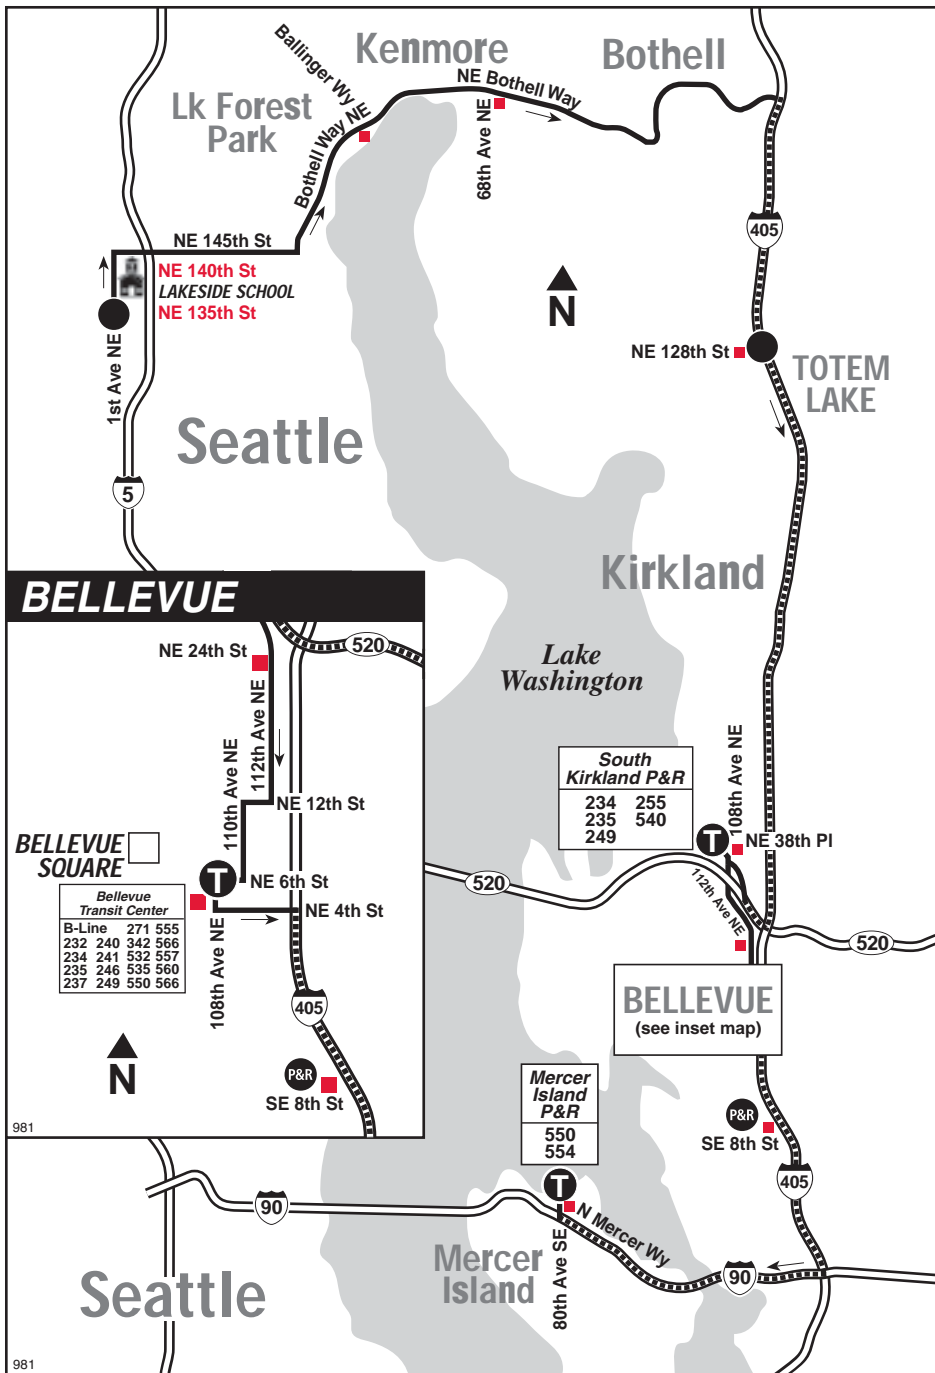

Trip Planner includes Metro Transit, Pierce Transit, Community Transit, Everett Transit, ST Express buses, Link light rail, Sounder commuter rail, King County Water Taxi, Washington State Ferries, the Seattle Center Monorail, and Seattle Streetcar.

RIDER ALERT

This symbol indicates a change in service. Watch for it in buses, at bus stops, and at timetable displays.

981

Mercer Island P&R, Bellevue, S Kirkland P&R, Totem Lake

Serves Lakeside School

Effective August 22, 2018
Efectivo 22 de agosto de 2018

King County
METRO

981 WEEKDAY/Entre semana

To MERCER ISLAND →

Lakeside School	Totem Lake Fwy Station	South Kirkland P&R	Bellevue Transit Ctr Bay 8	Mercer Island P&R Bay 1
1st Ave NE & NE 135th St	On I-405 at NE 128th St	108th Ave NE & NE 38th Pl	NE 6th St & 108th Ave NE	N Mercer Wy & 80th Ave SE
Stop # 75304	Stop #82687	Stop # 74450	Stop #67655	Stop #64140
6:03	6:41‡	6:55‡	7:08‡	7:22‡