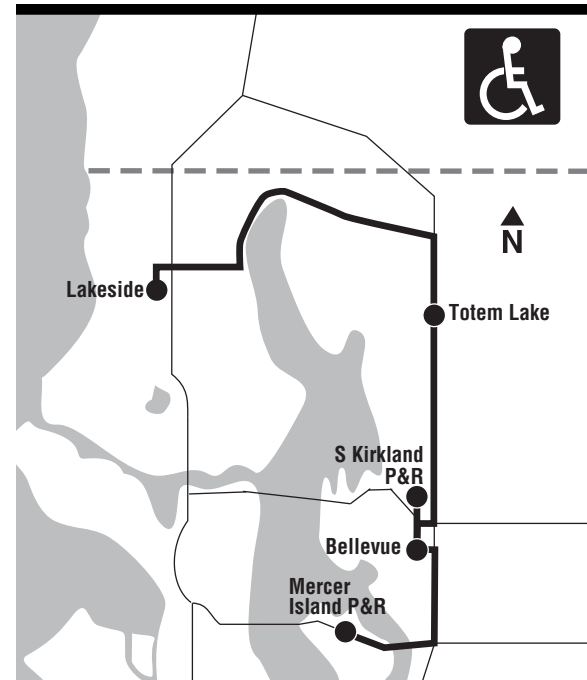

RIDER ALERT

This symbol indicates a change in service. Watch for it in buses, at bus stops, and at timetable displays.

981

Mercer Island P&R, Bellevue, S Kirkland P&R, Totem Lake

Serves Lakeside School

Effective August 22, 2018
Efectivo 22 de agosto de 2018

King County
METRO

981 WEEKDAY/Entre semana

To MERCER ISLAND →

Lakeside School	Totem Lake Fwy Station	South Kirkland P&R	Bellevue Transit Ctr Bay 8	Mercer Island P&R Bay 1
1st Ave NE & NE 135th St	On I-405 at NE 128th St	108th Ave NE & NE 38th Pl	NE 6th St & 108th Ave NE	N Mercer Wy & 80th Ave SE
Stop # 75304	Stop #82687	Stop # 74450	Stop #67655	Stop #64140
6:03	6:41‡	6:55‡	7:08‡	7:22‡