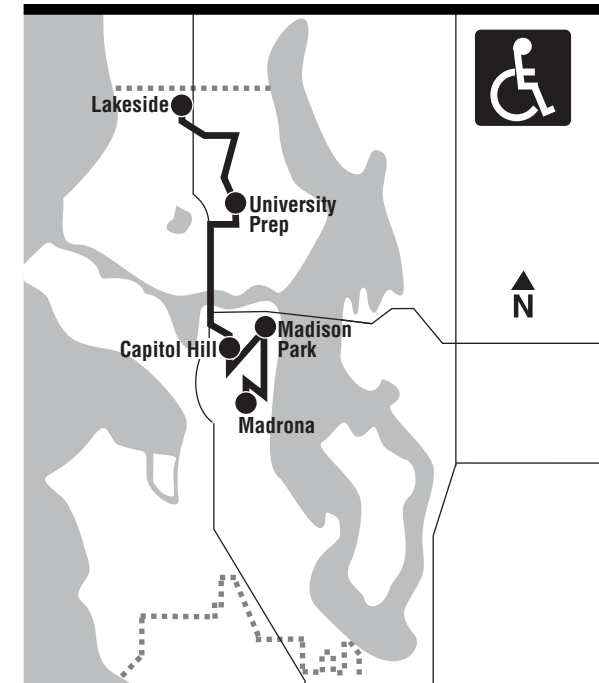

988 WEEKDAY/Entre semana

To HALLER LAKE →

Madrona	Madison Park	Capitol Hill	University Prep	Lakeside School
Madrona Dr & 38th Ave	E Madison St & 38th Ave E	E Roanoke St & Broadway Ave E	25th Ave NE & NE 80th St	1st Ave NE & NE 135th St
Stop #3300	Stop #12270	Stop #11300	Stop #25798	Stop #75304
6:56	7:04	7:20	7:32‡	7:47‡

Adverse Weather Information

During adverse weather conditions when Metro can not safely negotiate certain roadways, Route 988 will not serve the Denny Blaine neighborhood, nor McGilvra Blvd E, E Madison St, Delmar Dr E and E Roanoke St. Service will be rerouted to E Union St and 23rd Ave in the Central District, and Boyer Ave E in the Montlake and Capitol Hill neighborhoods. In the afternoon, Route 988 will also not serve 34th Ave south of E Union St, or E Cherry St. See map. Under severe conditions, Route 988 could be canceled. For additional snow route information, call Metro at 206-553-3000, or visit Metro at kingcounty.gov/metro. For school cancelation information, call your school and/or listen to local media reports.

988

REVISED Effective Jan. 14, 2019

Madrona, Denny Blaine, Washington Park, Madison Park, Capitol Hill, Montlake, Ravenna, Haller Lake

Serves University Preparatory Academy and Lakeside School

Effective August 22, 2018
Efectivo 22 de agosto de 2018

King County METRO

RIDER ALERT

This symbol indicates a change in service. Watch for it in buses, at bus stops, and at timetable displays.

MAP LEGEND

- Makes all Route 988 stops (see bus stop list).
- Makes no stops.
- Snow route deviation.
- TIME POINT/INTERMEDIAS: Street intersection used for time schedule reference point listed at the top of time columns to estimate bus arrival and trip times.
- TIME POINT/TRANSFER POINT. INTERMEDIAS / LUGAR DE TRASBORDO.
- TRANSFER POINT/LUGAR DE TRASBORDO.
- Bus Stop ("B" indicates both sides of street; plus at streets shown in color; see bus stop list).
- LANDMARK: A significant geographical reference point.