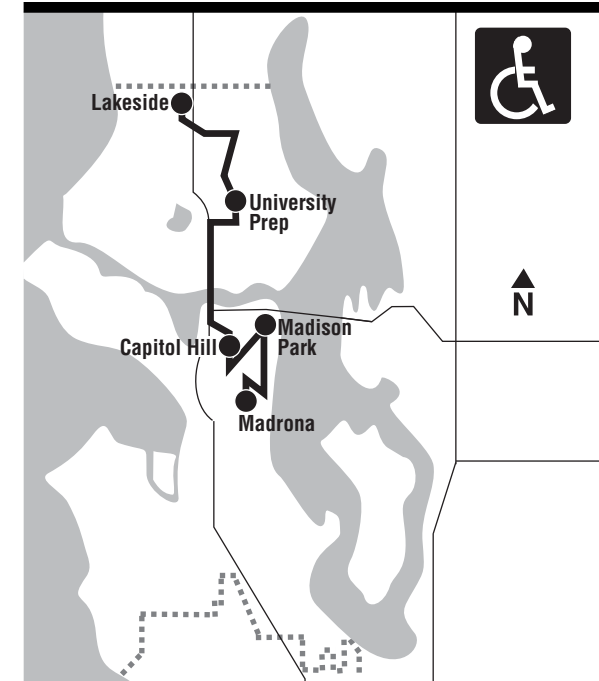

Labor Day	Sept. 3
Día de Trabajo	el 3 de septiembre
Thanksgiving	Nov. 22
Día de acción de gracias	el 22 de noviembre
Day after Thanksgiving	Nov. 23
Día después de acción de gracias	el 23 de noviembre
Winter Break	Dec. 24, 2018-Jan. 4, 2019
Vacaciones de invierno	el 24 de diciembre de 2018-el 4 de enero de 2019
New Year	Jan. 1, 2019
Año nuevo	el 1 de enero de 2019
ML King Jr Day	Jan. 21
Día de ML King Jr	el 21 de enero
Presidents' Day	Feb. 18
Día de los Presidentes	el 18 de febrero
Memorial Day	May 27
Día de Conmemoración	el 27 de mayo

Adverse Weather Information

During adverse weather conditions when Metro can not safely negotiate certain roadways, Route 988 will not serve the Denny Blaine neighborhood, nor McGilvra Blvd E, E Madison St, Delmar Dr E and E Roanoke St. Service will be rerouted to E Union St and 23rd Ave in the Central District, and Boyer Ave E in the Montlake and Capitol Hill neighborhoods. In the afternoon, Route 988 will also not serve 34th Ave south of E Union St, or E Cherry St. See map. Under severe conditions, Route 988 could be canceled. For additional snow route information, call Metro at 206-553-3000, or visit Metro at kingcounty.gov/metro. For school cancelation information, call your school and/or listen to local media reports.

Metro Customer Service 206-553-3000

Interpreter
206-553-3000

Intérpretes
Переводчик
Перекладач
Turjubaan
Thông Dịch Viên

የቃል አስተርጓሚ
छिटकरपरीटर
翻譯員
통역사

King County
METRO