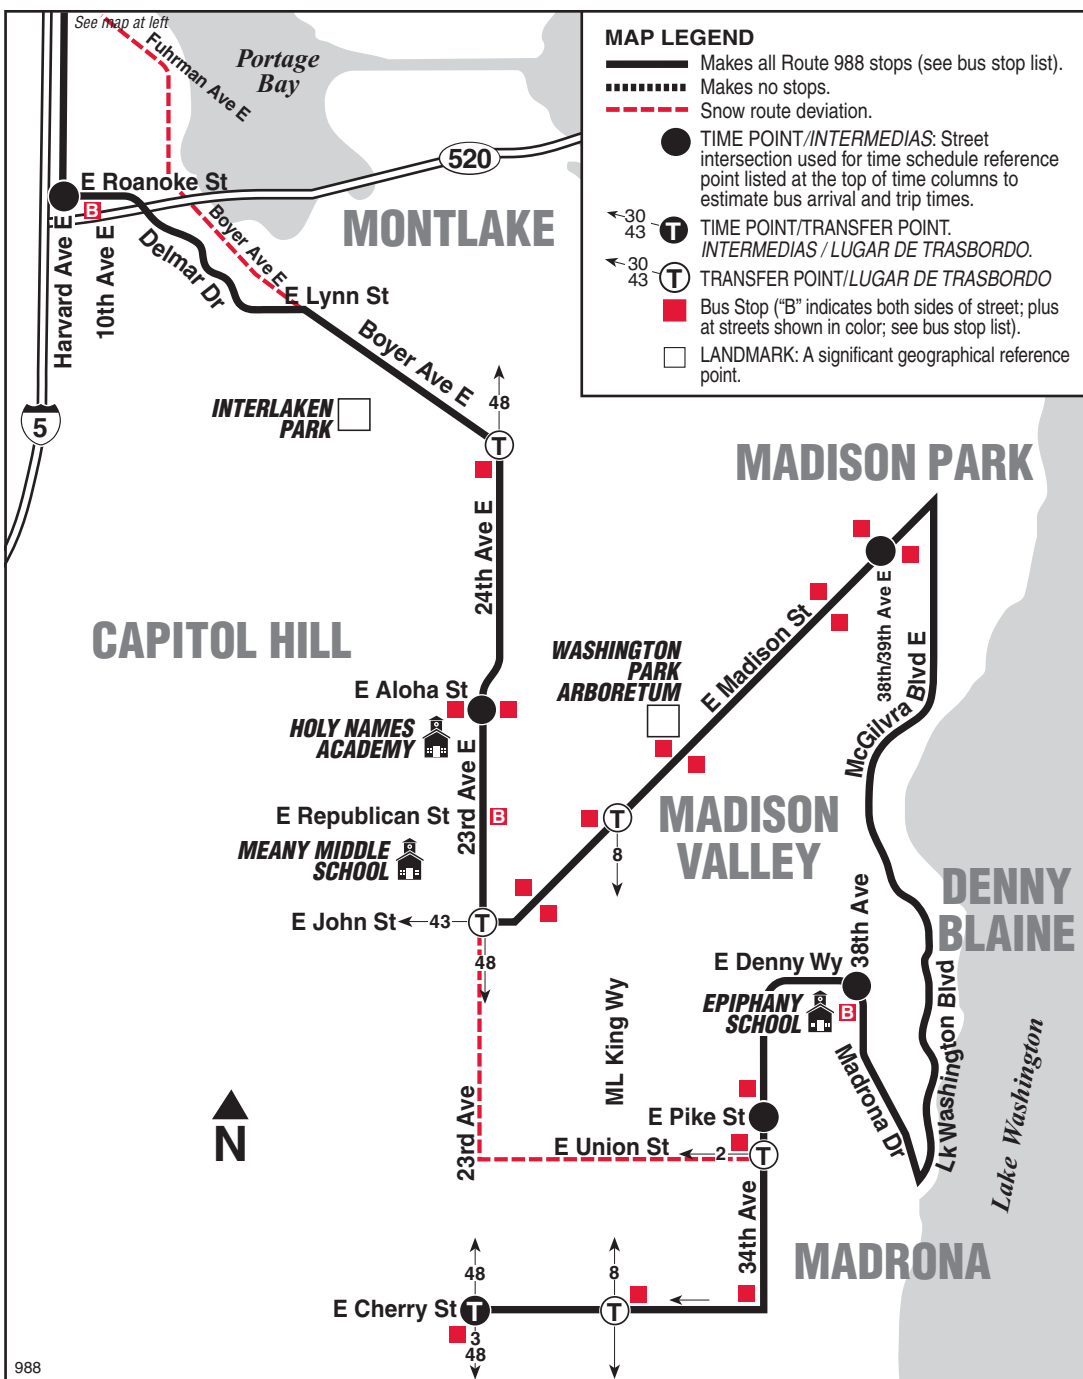

MAP LEGEND

- Makes all Route 988 stops (see bus stop list).
- ⋯ Makes no stops.
- - - Snow route deviation.
- TIME POINT/INTERMEDIAS: Street intersection used for time schedule reference point listed at the top of time columns to estimate bus arrival and trip times.
- ⊖ TIME POINT/TRANSFER POINT. INTERMEDIAS / LUGAR DE TRASBORDO.
- ⊕ TRANSFER POINT/LUGAR DE TRASBORDO
- Bus Stop ("B" indicates both sides of street; plus at streets shown in color; see bus stop list).
- LANDMARK: A significant geographical reference point.

Passenger Stops

- 34th Ave / E Pine St (PM)
- 34th Ave / E Union St (PM)
- 34 Ave / E Cherry St (PM)
- E Cherry St / ML King Jr Way (PM)
- 23rd Ave / E Cherry St (PM)
- Madrona Dr / 38th Ave (Epiphany School)
- E Madison St / 38th Ave E (AM)
- E Madison St / 39th Ave E (PM)
- E Madison St / 36th Ave E
- E Madison St / Lake Washington Blvd E
- E Madison St / 28th Ave E (AM)
- E Madison St / 25th Ave E
- 23rd Ave E / E Republican St
- 23rd Ave E / E Aloha St
- 24th Ave E / Boyer Ave E (PM)
- E Roanoke St / Broadway Ave E (AM)
- E Roanoke St / 10th Ave E (PM)
- 11th Ave NE / NE 42nd St (AM)
- Roosevelt Way NE / NE 42nd St (PM)
- 12th Ave NE / NE 65th St (AM)
- 25th Ave NE / NE 80th St (University Prep - AM)
- Lake City Way NE / NE 113th St (AM)
- 1st Ave NE / NE 135th St (Lakeside Middle School)
- 1st Ave NE / NE 140th St (Lakeside Upper School)

Text for Bus Times

If you want bus arrival times at your stop, both scheduled times and real times, try Metro's new texting tool for getting up to the next three trips of any route that serves your bus stop. Simply text your bus stop number to 62550 and follow the prompts. Bus stop numbers can be found at all Metro bus stops, via Metro's Trip Planner, the Puget Sound Trip Planner app, on Metro timetables (at timepoints, only; space available), and on Metro's website, kingcounty.gov/metro.

Bike & Ride

Metro buses have bike racks that hold three bikes. The racks are easy to use at no extra cost. Just follow the simple instructions posted near the rack. You may load or unload your bike anytime at all regular Metro bus stops, including downtown Seattle and the transit tunnel.