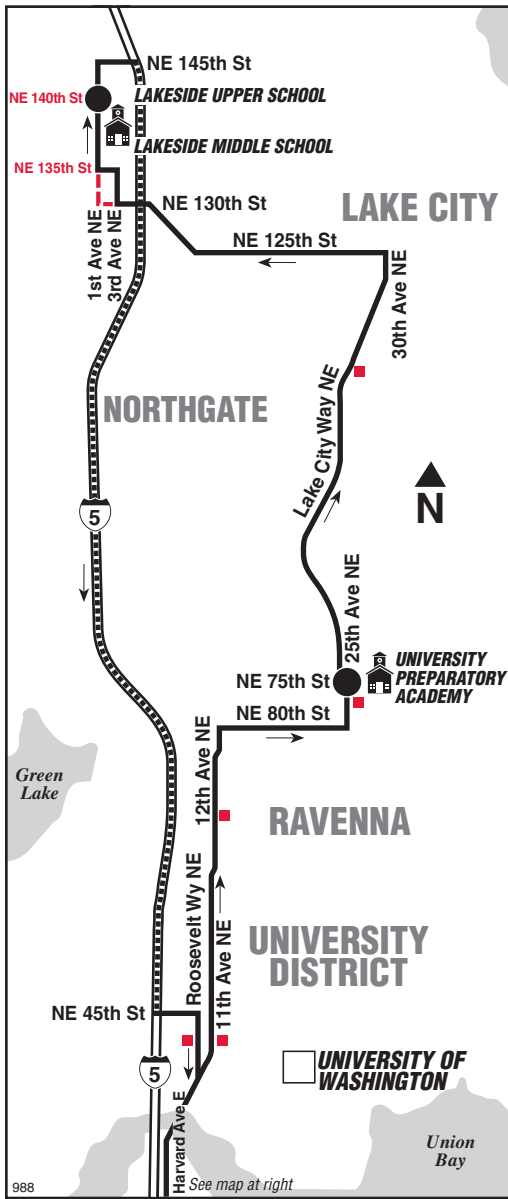

RIDER ALERT

This symbol indicates a change in service. Watch for it in buses, at bus stops, and at timetable displays.