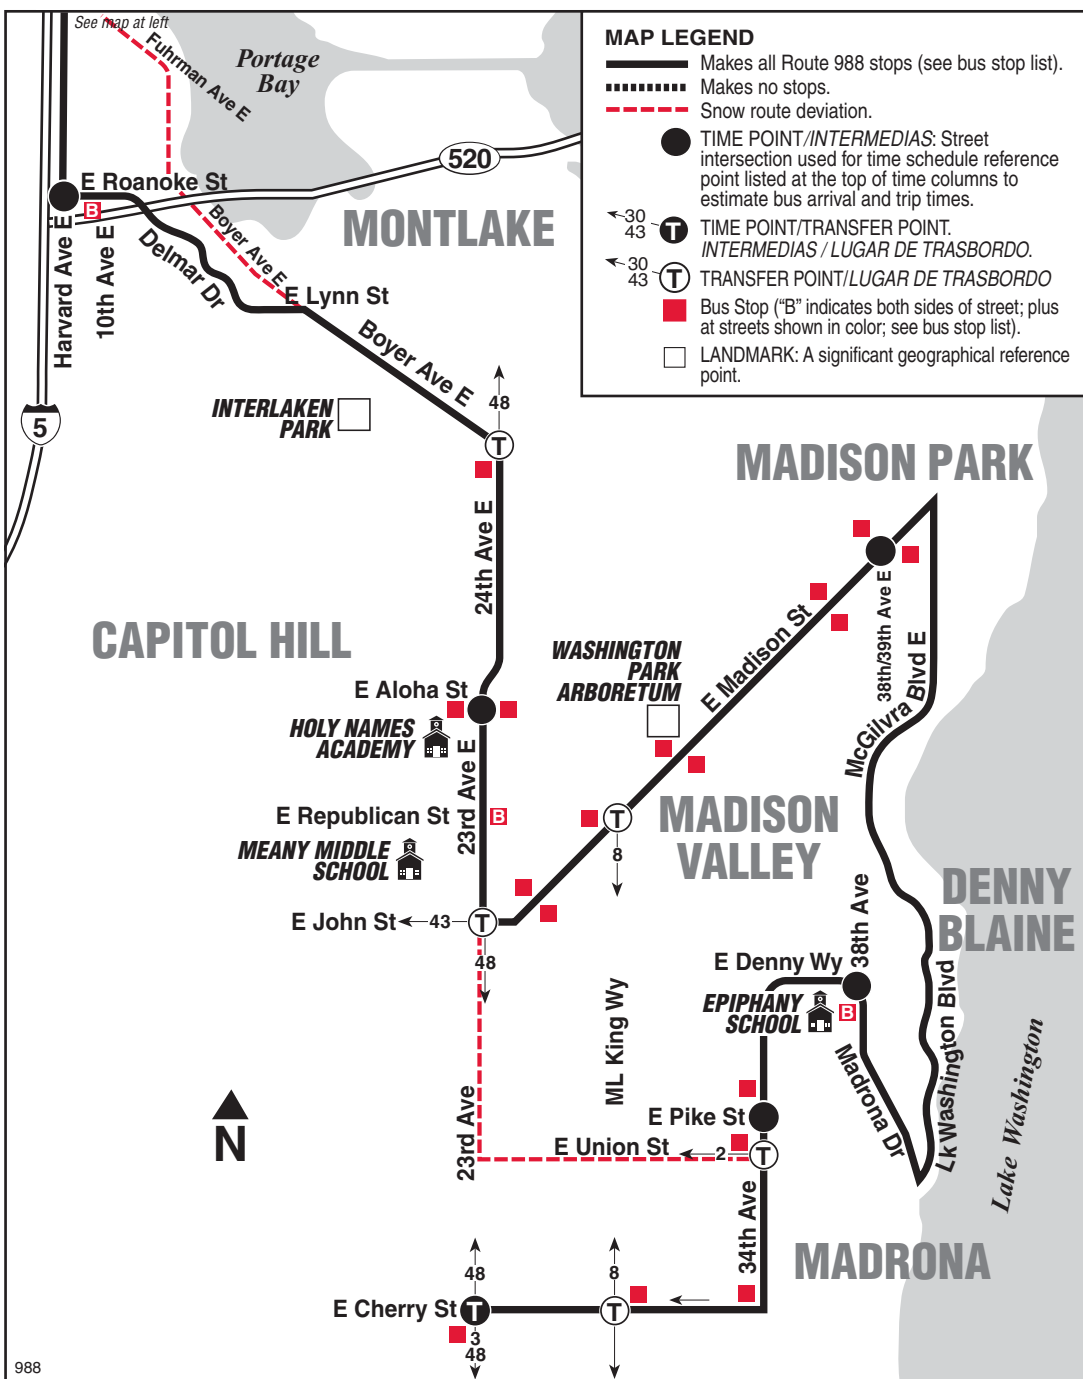

MAP LEGEND

- Makes all Route 988 stops (see bus stop list).
- Makes no stops.
- Snow route deviation.
- TIME POINT/INTERMEDIAS: Street intersection used for time schedule reference point listed at the top of time columns to estimate bus arrival and trip times.
- TIME POINT/TRANSFER POINT. INTERMEDIAS / LUGAR DE TRASBORDO.
- TRANSFER POINT/LUGAR DE TRASBORDO.
- Bus Stop ("B" indicates both sides of street; plus at streets shown in color; see bus stop list).
- LANDMARK: A significant geographical reference point.

Passenger Stops

- 34th Ave / E Pine St (PM)
- 34th Ave / E Union St (PM)
- 34 Ave / E Cherry St (PM)
- E Cherry St / ML King Jr Way (PM)
- 23rd Ave / E Cherry St (PM)
- Madrona Dr / 38th Ave (Epiphany School)
- E Madison St / 38th Ave E (AM)
- E Madison St / 39th Ave E (PM)
- E Madison St / 36th Ave E
- E Madison St / Lake Washington Blvd E
- E Madison St / 28th Ave E (AM)
- E Madison St / 25th Ave E
- 23rd Ave E / E Republican St
- 23rd Ave E / E Aloha St
- 24th Ave E / Boyer Ave E (PM)
- E Roanoke St / Broadway Ave E (AM)
- E Roanoke St / 10th Ave E (PM)
- 11th Ave NE / NE 42nd St (AM)
- Roosevelt Way NE / NE 42nd St (PM)
- 12th Ave NE / NE 65th St (AM)
- 25th Ave NE / NE 80th St (University Prep - AM)
- Lake City Way NE / NE 113th St (AM)
- 1st Ave NE / NE 135th St (Lakeside Middle School)
- 1st Ave NE / NE 140th St (Lakeside Upper School)

Text for Bus Times

If you want bus arrival times at your stop, both scheduled times and real times, try Metro's new texting tool for getting up to the next three trips of any route that serves your bus stop. Simply text your bus stop number to 62550 and follow the prompts. Bus stop numbers can be found at all Metro bus stops, via Metro's Trip Planner, the Puget Sound Trip Planner app, on Metro timetables (at timepoints, only; space available), and on Metro's website, kingcounty.gov/metro.

Bike & Ride

Metro buses have bike racks that hold three bikes. The racks are easy to use at no extra cost. Just follow the simple instructions posted near the rack. You may load or unload your bike anytime at all regular Metro bus stops, including downtown Seattle and the transit tunnel.