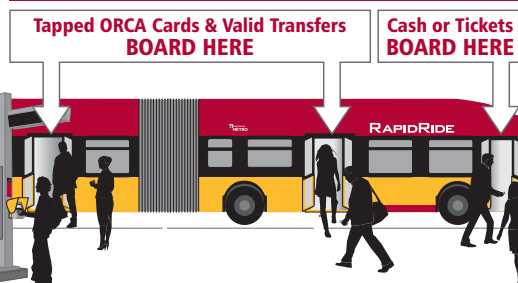

AM – Lighter Type PM – Darker Type N1671671

*Actual times may be a few minutes earlier or later than shown.

Fare Payment on RapidRide

Help keep RapidRide moving by following these fare payment procedures:

Cash and Tickets – Always board through the front door and pay at the farebox. The driver will give you a paper transfer which is your receipt for proof of payment. Be prepared to show it to a fare enforcement officer when asked.

Rapid Boarding at All Doors

A Line SATURDAY/Sábado

To FEDERAL WAY →			
Tukwila Int'l Blvd Station Bay 1	Sea-Tac International Airport	Pacific Hwy S & Kent-Des Moines Rd*	S 317th St & 23rd Ave S*
Tukwila Int'l Blvd & S 154th St*	Int'l Blvd & S 176th St*	Des Moines Rd*	Federal Way Transit Center Bay 1
Stop #60921	Stop #61080	Stop #50480	Stop #80431
4:45	4:48	4:58	5:19
5:00	5:03	5:13	5:34
5:15	5:18	5:28	5:49
5:30	5:33	5:43	6:04
5:45	5:48	5:58	6:19
6:00	6:03	6:13	6:34
6:15	6:18	6:28	6:49
6:30	6:33	6:43	7:04
6:45	6:48	6:58	7:19
7:00	7:03	7:13	7:34
7:15	7:18	7:28	7:49
7:30	7:33	7:43	8:04
7:45	7:48	7:58	8:19
8:00	8:03	8:13	8:34
8:15	8:18	8:28	8:49
8:30	8:33	8:43	9:04
8:45	8:48	8:58	9:19
9:00	9:03	9:13	9:34
9:15	9:18	9:28	9:49
9:30	9:33	9:43	10:04
9:45	9:48	9:58	10:19
10:00	10:03	10:13	10:34
10:15	10:18	10:28	10:49
10:30	10:33	10:43	11:04
10:45	10:48	10:58	11:22
11:01	11:05	11:16	11:40
11:15	11:19	11:30	11:54
11:30	11:34	11:45	12:09
11:45	11:49	12:00	12:24
12:00	12:04	12:15	12:39
12:15	12:19	12:30	12:54
12:30	12:34	12:45	1:09
12:45	12:49	1:00	1:24
1:00	1:04	1:15	1:39
1:15	1:20	1:32	1:56
1:30	1:35	1:47	2:12
1:45	1:50	2:02	2:27
2:00	2:05	2:17	2:42
2:15	2:20	2:32	2:57
2:30	2:35	2:47	3:12
2:45	2:50	3:02	3:27
3:00	3:05	3:17	3:42
3:15	3:20	3:32	3:57
3:30	3:35	3:47	4:12
3:45	3:50	4:02	4:27
4:00	4:05	4:17	4:42
4:15	4:20	4:32	4:57
4:30	4:35	4:47	5:12
4:45	4:50	5:02	5:27
5:00	5:05	5:17	5:42
5:15	5:20	5:32	5:57
5:30	5:35	5:47	6:11
5:45	5:50	6:02	6:26
6:00	6:04	6:16	6:40
6:15	6:19	6:31	6:55
6:30	6:34	6:46	7:10
6:45	6:49	7:01	7:25
7:00	7:04	7:16	7:40
7:15	7:19	7:31	7:55
7:30	7:34	7:46	8:10
7:45	7:49	8:01	8:21
8:00	8:04	8:14	8:34
8:15	8:19	8:29	8:49
8:30	8:34	8:44	9:04
8:45	8:49	8:59	9:19
9:00	9:04	9:14	9:34
9:15	9:19	9:29	9:51
9:30	9:35	9:47	10:09
9:45	9:50	10:02	10:24
10:12	10:17	10:28	10:48
10:40	10:45	10:56	11:16
11:09	11:14	11:25	11:45
11:40	11:45	11:55	12:14
12:07	12:11	12:21	12:40
12:37	12:41	12:51	1:10
1:20	1:24	1:34	1:53
1:52	1:56	2:06	2:25
3:05	3:09	3:19	3:38
4:15	4:19	4:29	4:48

AM – Lighter Type PM – Darker Type S1671671

Paper Transfers – Enter through the back two doors; no need to show your transfer to the driver.

ORCA Cards – At stations with an ORCA card reader, tap your card, including employer issued annual cards, and enter through the back two doors. If your bus stop does not have an ORCA card reader, enter through the front door and pay at the farebox.

Proof of Payment – Be prepared to provide proof of payment (your ORCA card or paper transfer) when asked by a fare enforcement officer. Failure to provide proof of payment on RapidRide may result in a citation and fine, RCW 35.58.580.

All riders are encouraged to exit through the back doors.

A Line Sunday/Domingo