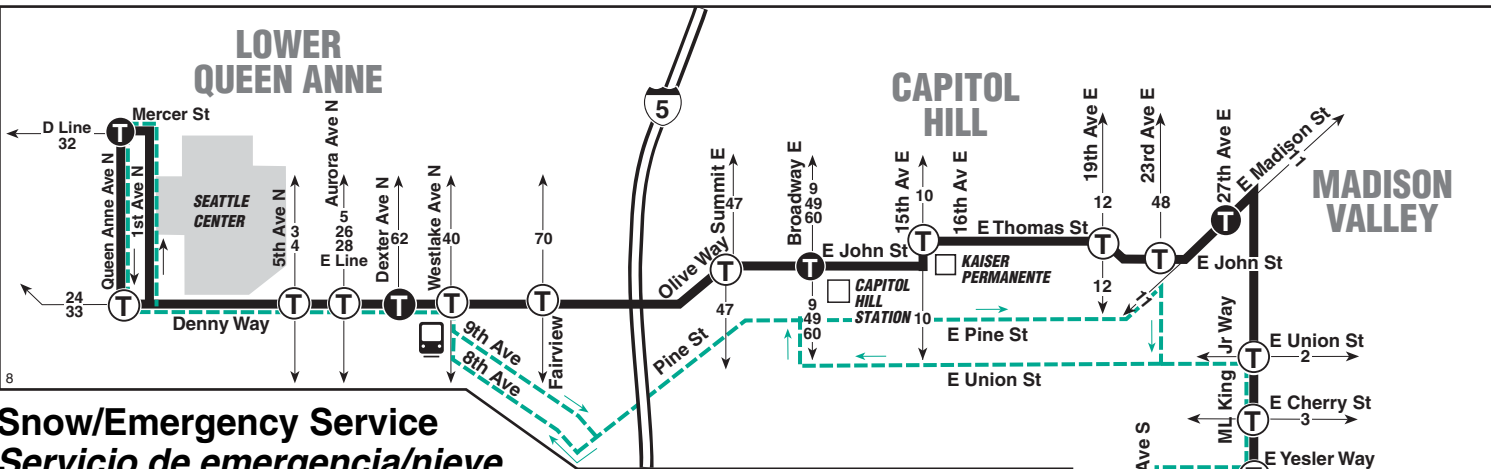

# 8 SUNDAY/Domingo

To CAPITOL HILL, MT BAKER →

Seattle Center	Capitol Hill	Madison Valley	Central District	Mt Baker Transit Center Bay 2
Queen Anne Ave N & W Mercer St	Denny Way & Dexter Ave	E John St & Broadway E	E Madison St & 27th Ave E	S Jackson St & 23rd Ave S
6:00	6:06	6:12	6:18	6:23
6:30	6:36	6:42	6:48	6:53
7:00	7:06	7:12	7:18	7:23
7:30	7:36	7:42	7:48	7:53
8:00	8:06	8:12	8:18	8:23
8:30	8:36	8:42	8:48	8:53
9:01	9:08	9:15	9:22	9:28
9:20	9:27	9:34	9:41	9:47
9:40	9:47	9:54	10:01	10:07
10:00	10:07	10:15	10:22	10:28
10:20	10:27	10:35	10:42	10:48
10:40	10:47	10:55	11:02	11:08
11:00	11:07	11:15	11:22	11:28
11:20	11:27	11:36	11:44	11:50
11:40	11:47	11:56	12:04	12:10
12:00	12:07	12:16	12:24	12:30
12:20	12:27	12:36	12:44	12:50
12:41	12:48	12:57	1:05	1:11
1:00	1:07	1:16	1:24	1:30
1:21	1:28	1:37	1:45	1:51
1:40	1:47	1:56	2:04	2:10
2:01	2:08	2:17	2:26	2:32
2:20	2:27	2:36	2:45	2:51
2:42	2:49	2:58	3:07	3:13
3:00	3:07	3:16	3:25	3:31
3:21	3:28	3:37	3:46	3:52
3:40	3:47	3:56	4:05	4:11
4:00	4:07	4:16	4:25	4:31
4:20	4:27	4:36	4:45	4:51
4:40	4:47	4:56	5:05	5:11
5:00	5:07	5:16	5:25	5:31
5:21	5:28	5:37	5:46	5:52
5:40	5:47	5:56	6:05	6:11
6:01	6:08	6:17	6:25	6:31
6:20	6:27	6:36	6:44	6:50
6:40	6:47	6:56	7:04	7:10
7:00	7:07	7:16	7:24	7:30
7:20	7:27	7:36	7:44	7:50
7:40	7:47	7:55	8:03	8:09
8:00	8:06	8:13	8:20	8:26
8:20	8:26	8:33	8:40	8:46
8:40	8:46	8:53	9:00	9:06
9:00	9:06	9:13	9:20	9:26
9:30	9:36	9:43	9:50	9:56
10:00	10:06	10:13	10:20	10:26
10:30	10:36	10:43	10:50	10:56
11:00	11:06	11:13	11:20	11:26
11:30	11:36	11:43	11:50	11:56
12:00	12:06	12:13	12:20	12:26
12:30	12:36	12:43	12:50	12:56

# 8 SUNDAY/Domingo

To SEATTLE CENTER →

Mt Baker Transit Center Bay 2	Central District	Madison Valley	Capitol Hill	Seattle Center
Rainier Ave S & S Forest St	23rd Ave S & S Jackson St	E Madison St & 28th Ave E	E Olive Way & Broadway E	Denny Way & Dexter Ave N
6:13	6:20	6:25	6:32	6:40
6:43	6:50</			