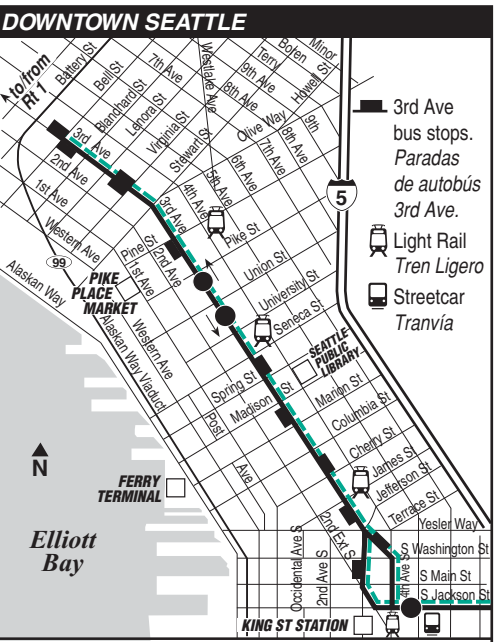

N2014014

Timetable Symbols

- C - Leaves southbound on 3rd Ave at Pine St about 2 minutes earlier.
- M - Trip begins at S Jackson St & Maynard Ave S at this time.
- AB- To Metro Base, Airport Way S & S Atlantic St.

14 SUNDAY/Domingo

To MT BAKER →

Downtown Seattle					Mt Baker Transit Ctr		Mt Baker
3rd Ave & Cedar St	3rd Ave & Union St	5th Ave S & S Jackson St	23rd Ave S & S Jackson St	Rainier Ave S & S Forest St	Mt Rainier Dr S & S Hanford St	Route	
—	—	5:18M	5:24	5:34	5:38	1	
—	—	5:48M	5:54	6:04	6:08	1	
—	—	6:18M	6:24	6:34	6:38	1	
6:24	6:30	6:38	6:44	6:54	6:58	1	
6:54	7:00	7:08	7:14	7:24	7:28	1	
7:24	7:30	7:38	7:44	7:54	7:58	1	
7:54	8:00	8:08	8:14	8:24	8:28	1	
8:24	8:30	8:38	8:44	8:54	8:58	1	
8:54	9:00	9:08	9:14	9:24	9:28	1	
9:24	9:30	9:38	9:45	9:57	10:01	1	
9:53	10:00	10:08	10:15	10:27	10:31	1	
10:23	10:30	10:38	10:45	10:57	11:01	1	
10:53	11:00	11:09	11:16	11:28	11:32	1	
11:23	11:30	11:39	11:46	11:58	12:02	1	
—	—	12:07M	12:13	12:25	12:31	1	
11:53	12:00	12:09	12:16	12:28	12:32	1	
12:23	12:30	12:39	12:46	12:58	1:02	1	
12:53	1:00	1:09	1:16	1:28	1:32	1	
1:23	1:30						

AM – Lighter Type PM – Darker Type

Timetable Symbols

- C - Leaves southbound on 3rd Ave at Pine St about 2 minutes earlier.
- M - Trip begins at S Jackson St & Maynard Ave S at this time.
- AB - To Metro Base, Airport Way S & S Atlantic St.