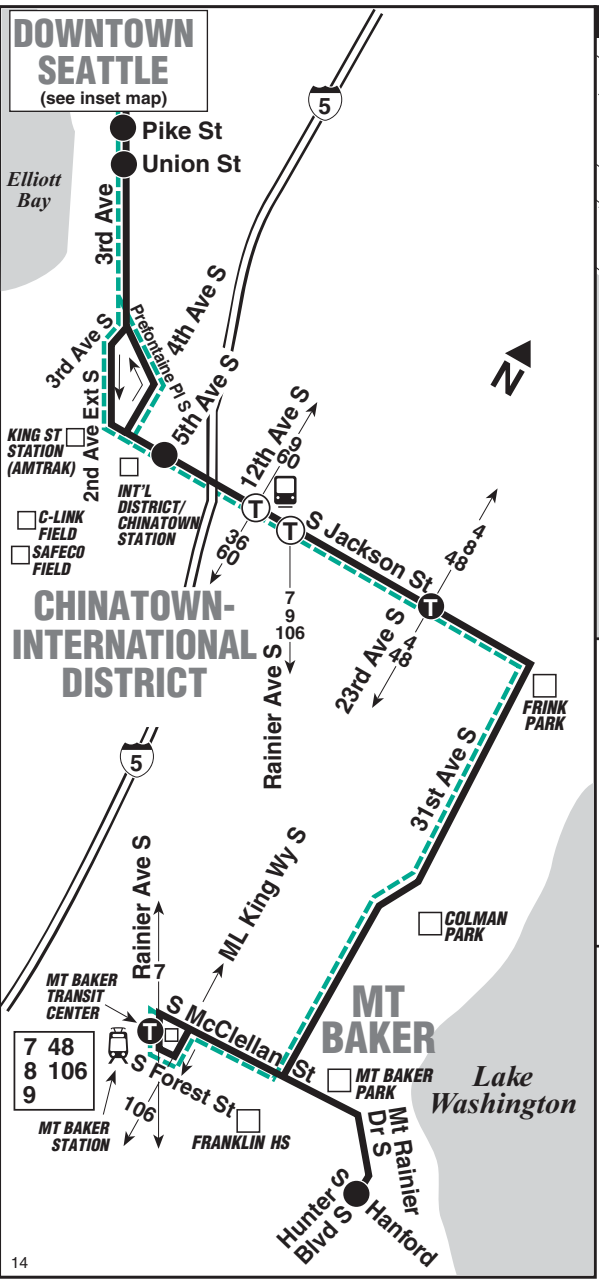

N2014014

Timetable Symbols

- C - Leaves southbound on 3rd Ave at Pine St about 2 minutes earlier.
- M - Trip begins at S Jackson St & Maynard Ave S at this time.
- AB- To Metro Base, Airport Way S & S Atlantic St.

14 SUNDAY/Domingo

To MT BAKER →

Downtown Seattle					Mt Baker Transit Ctr		Mt Baker
3rd Ave & Cedar St	3rd Ave & Union St	5th Ave S & S Jackson St	23rd Ave S & S Jackson St	Rainier Ave S & S Forest St	Mt Rainier Dr S & S Hanford St	Route	
—	—	5:18M	5:24	5:34	5:38	1	
—	—	5:48M	5:54	6:04	6:08	1	
—	—	6:18M	6:24	6:34	6:38	1	
6:24	6:30	6:38	6:44	6:54	6:58	1	
6:54	7:00	7:08	7:14	7:24	7:28	1	
7:24	7:30	7:38	7:44	7:54	7:58	1	
7:54	8:00	8:08	8:14	8:24	8:28	1	
8:24	8:30	8:38	8:44	8:54	8:58	1	
8:54	9:00	9:08	9:14	9:24	9:28	1	
9:24	9:30	9:38	9:45	9:57	10:01	1	
9:53	10:00	10:08	10:15	10:27	10:31	1	
10:23	10:30	10:38	10:45	10:57	11:01	1	
10:53	11:00	11:09	11:16	11:28	11:32	1	
11:23	11:30	11:39	11:46	11:58	12:02	1	
—	—	12:07M	12:13	12:25	12:31	1	
11:53	12:00	12:09	12:16	12:28	12:32	1	
12:23	12:30	12:39	12:46	12:58	1:02	1	
12:53	1:00	1:09	1:16	1:28	1:32	1	
1:23	1:30						

AM – Lighter Type PM – Darker Type

Timetable Symbols

- C - Leaves southbound on 3rd Ave at Pine St about 2 minutes earlier.
- M - Trip begins at S Jackson St & Maynard Ave S at this time.
- AB - To Metro Base, Airport Way S & S Atlantic St.