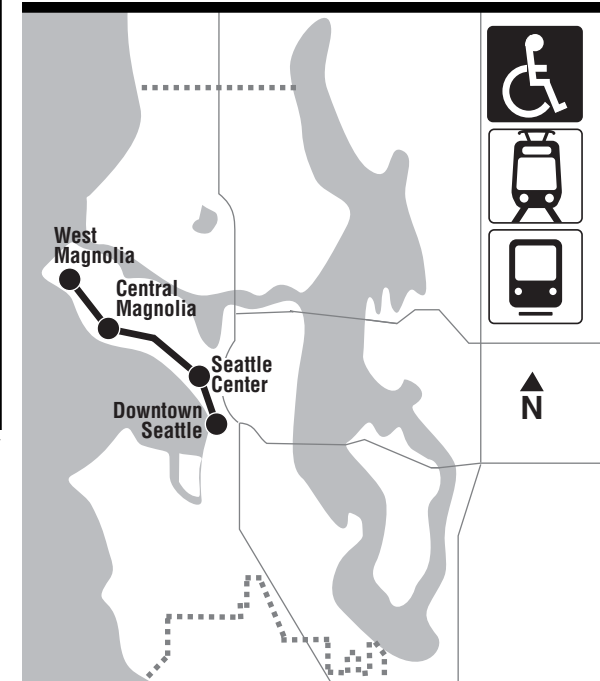

Trip Planner includes Metro Transit, Pierce Transit, Community Transit, Everett Transit, ST Express buses, Link light rail, Sounder commuter rail, King County Water Taxi, Washington State Ferries, the Seattle Center Monorail, and Seattle Streetcar.

To start a VanShare, phone us at 206-625-4500 or e-mail us at VanShare@kingcounty.gov. Link to our web page through Metro Online.kingcounty.gov/metro

24 SUNDAY/Domingo

To MAGNOLIA →

Downtown Seattle	Seattle Center	Central Magnolia	West Magnolia
4th Ave S & S Jackson St (island stop)	3rd Ave & Union St	1st Ave N & Denny Way	28th Ave W & Blaine St
6:25 6:55 7:25	6:31 7:01 7:31	6:39 7:09 7:39	6:46 7:16 7:46
7:53 8:23 8:53	8:00 8:30 9:00	8:08 8:38 9:08	8:15 8:45 9:15
9:23 9:53 10:23	9:30 10:00 10:30	9:39 10:09 10:39	9:46 10:16 10:46
10:53 11:23 11:53	11:00 11:30 12:00	11:09 11:39 12:09	11:16 11:46 12:16
12:23 12:53 1:23	12:30 1:00 1:30	12:39 1:09 1:39	12:46 1:16 1:46
1:53 2:23 2:53	2:00 2:30 3:00	2:09 2:39 3:09	2:16 2:46 3:16
3:23 3:53 4:23	3:30 4:00 4:30	3:39 4:09 4:39	3:46 4:16 4:46
4:53 5:23 5:53	5:00 5:30 6:00	5:09 5:39 6:09	5:16 5:46 6:16
6:23 6:55 7:26	6:30 7:02 7:32	6:39 7:11 7:41	6:46 7:18 7:48
7:55 8:26 8:56	8:01 8:32 9:02	8:10 8:41 9:11	8:17 8:48 9:18
9:26 9:56 10:26	9:32 10:02 10:32	9:41 10:10 10:40	9:48 10:17 10:47
10:56 11:26 11:56	11:02 11:32 12:02	11:10 11:40 12:10	11:17 11:47 12:17

19, 24

Magnolia, Seattle Center, Downtown Seattle

September 23, 2017 thru March 9, 2018
23 de septiembre de 2017 a través de 9 de marzo de 2018

King County
METRO
We'll Get You There