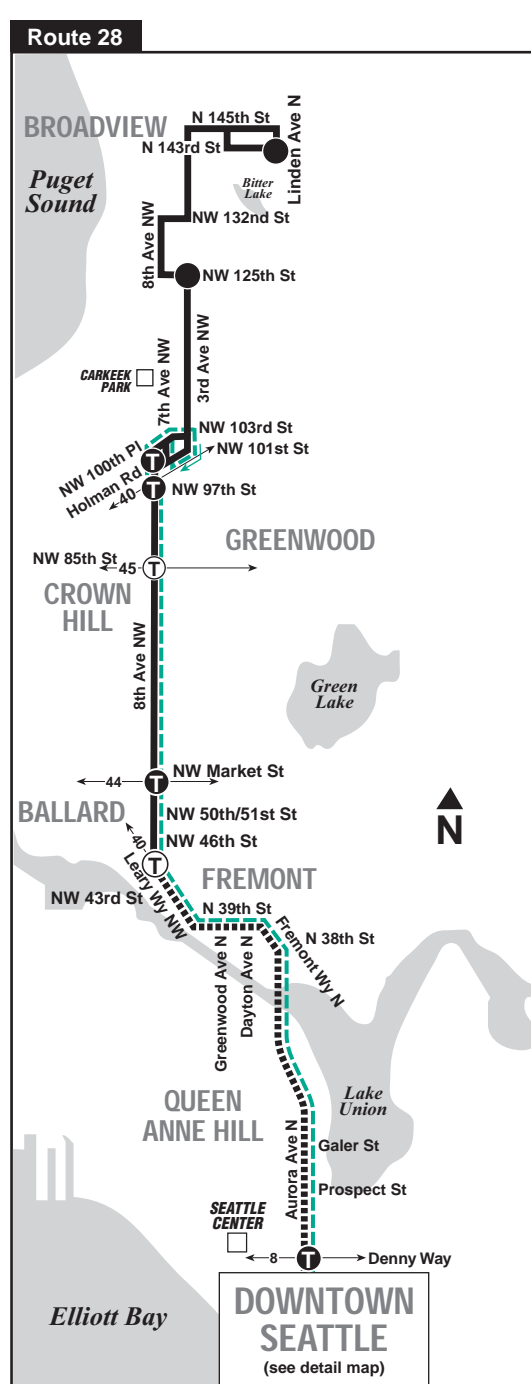

26 SUNDAY/Domingo

To DOWNTOWN →

Northgate Transit Center Bay 6	North Seattle College	East Green Lake	Wallingford	Downtown Seattle	To Route
NE 103rd St & Transit Rdwy	N 92nd St & Corliss Ave N	NE Ravenna Blvd & Woodlawn Ave NE	Thackeray Pl NE & NE 45th St	Wall St & 5th Ave	3rd Ave & Pike St
6:36	6:39B	6:47	6:53	7:05	7:10
7:03	7:06B	7:14	7:20	7:34	7:40
7:34	7:37B	7:45	7:51	8:05	8:11
8:02	8:06	8:16	8:23	8:35	8:41
8:31	8:35	8:45	8:52	9:05	9:11
9:01	9:05	9:15	9:22	9:35	9:41
9:31	9:35	9:45	9:52	10:05	10:11
10:00	10:04	10:14	10:21	10:35	10:41
10:30	10:34	10:44	10:51	11:05	11:11
11:00	11:04	11:14	11:21	11:35	11:41
11:30	11:34	11:44	11:51	12:05	12:11
11:59	12:03	12:14	12:21	12:35	12:41
12:29	12:33	12:44	12:51	1:05	1:11
12:59	1:03	1:14	1:21	1:35	1:41
1:29	1:33	1:44	1:51	2:05	2:11
1:59	2:03	2:14	2:21	2:35	2:41
2:29	2:33	2:44	2:51	3:05	3:11
2:59	3:03	3:14	3:21	3:35	3:41
3:29	3:33	3:44	3:51	4:05	4:11
3:59	4:03	4:14	4:21	4:35	4:41
4:29	4:33	4:44	4:51	5:05	5:12
5:00	5:04	5:14	5:21	5:35	5:42
5:30	5:34	5:44	5:51	6:05	6:12
6:01	6:05	6:15	6:22	6:35	6:41
6:31	6:35	6:45	6:52	7:05	7:11
7:01	7:05	7:15	7:22	7:35	7:41
7:31	7:35	7:45	7:52	8:05	8:11
8:01	8:05	8:15	8:22	8:35	8:41
8:33	8:37	8:47	8:54	9:05	9:11
9:04	9:08	9:17	9:24	9:35	9:41
9:36	9:40	9:49	9:54	10:05	10:11
10:07	10:10B	10:19	10:24	10:35	10:40
10:38	10:41B	10:49	10:54	11:05	11:11
11:07	11:10B	11:19	11:24	11:35	11:40
11:38	11:41B	11:49	11:54	12:05	12:11
					131 RB

METRO

King County

Express Service

March 10 thru September 21, 2018
Del 10 de marzo al 21 de septiembre de 2018

26, 28

Downtown Seattle, Northgate, Ballard, East Green Lake, Wallingford, Fremont, Carkeek Park, Broadview